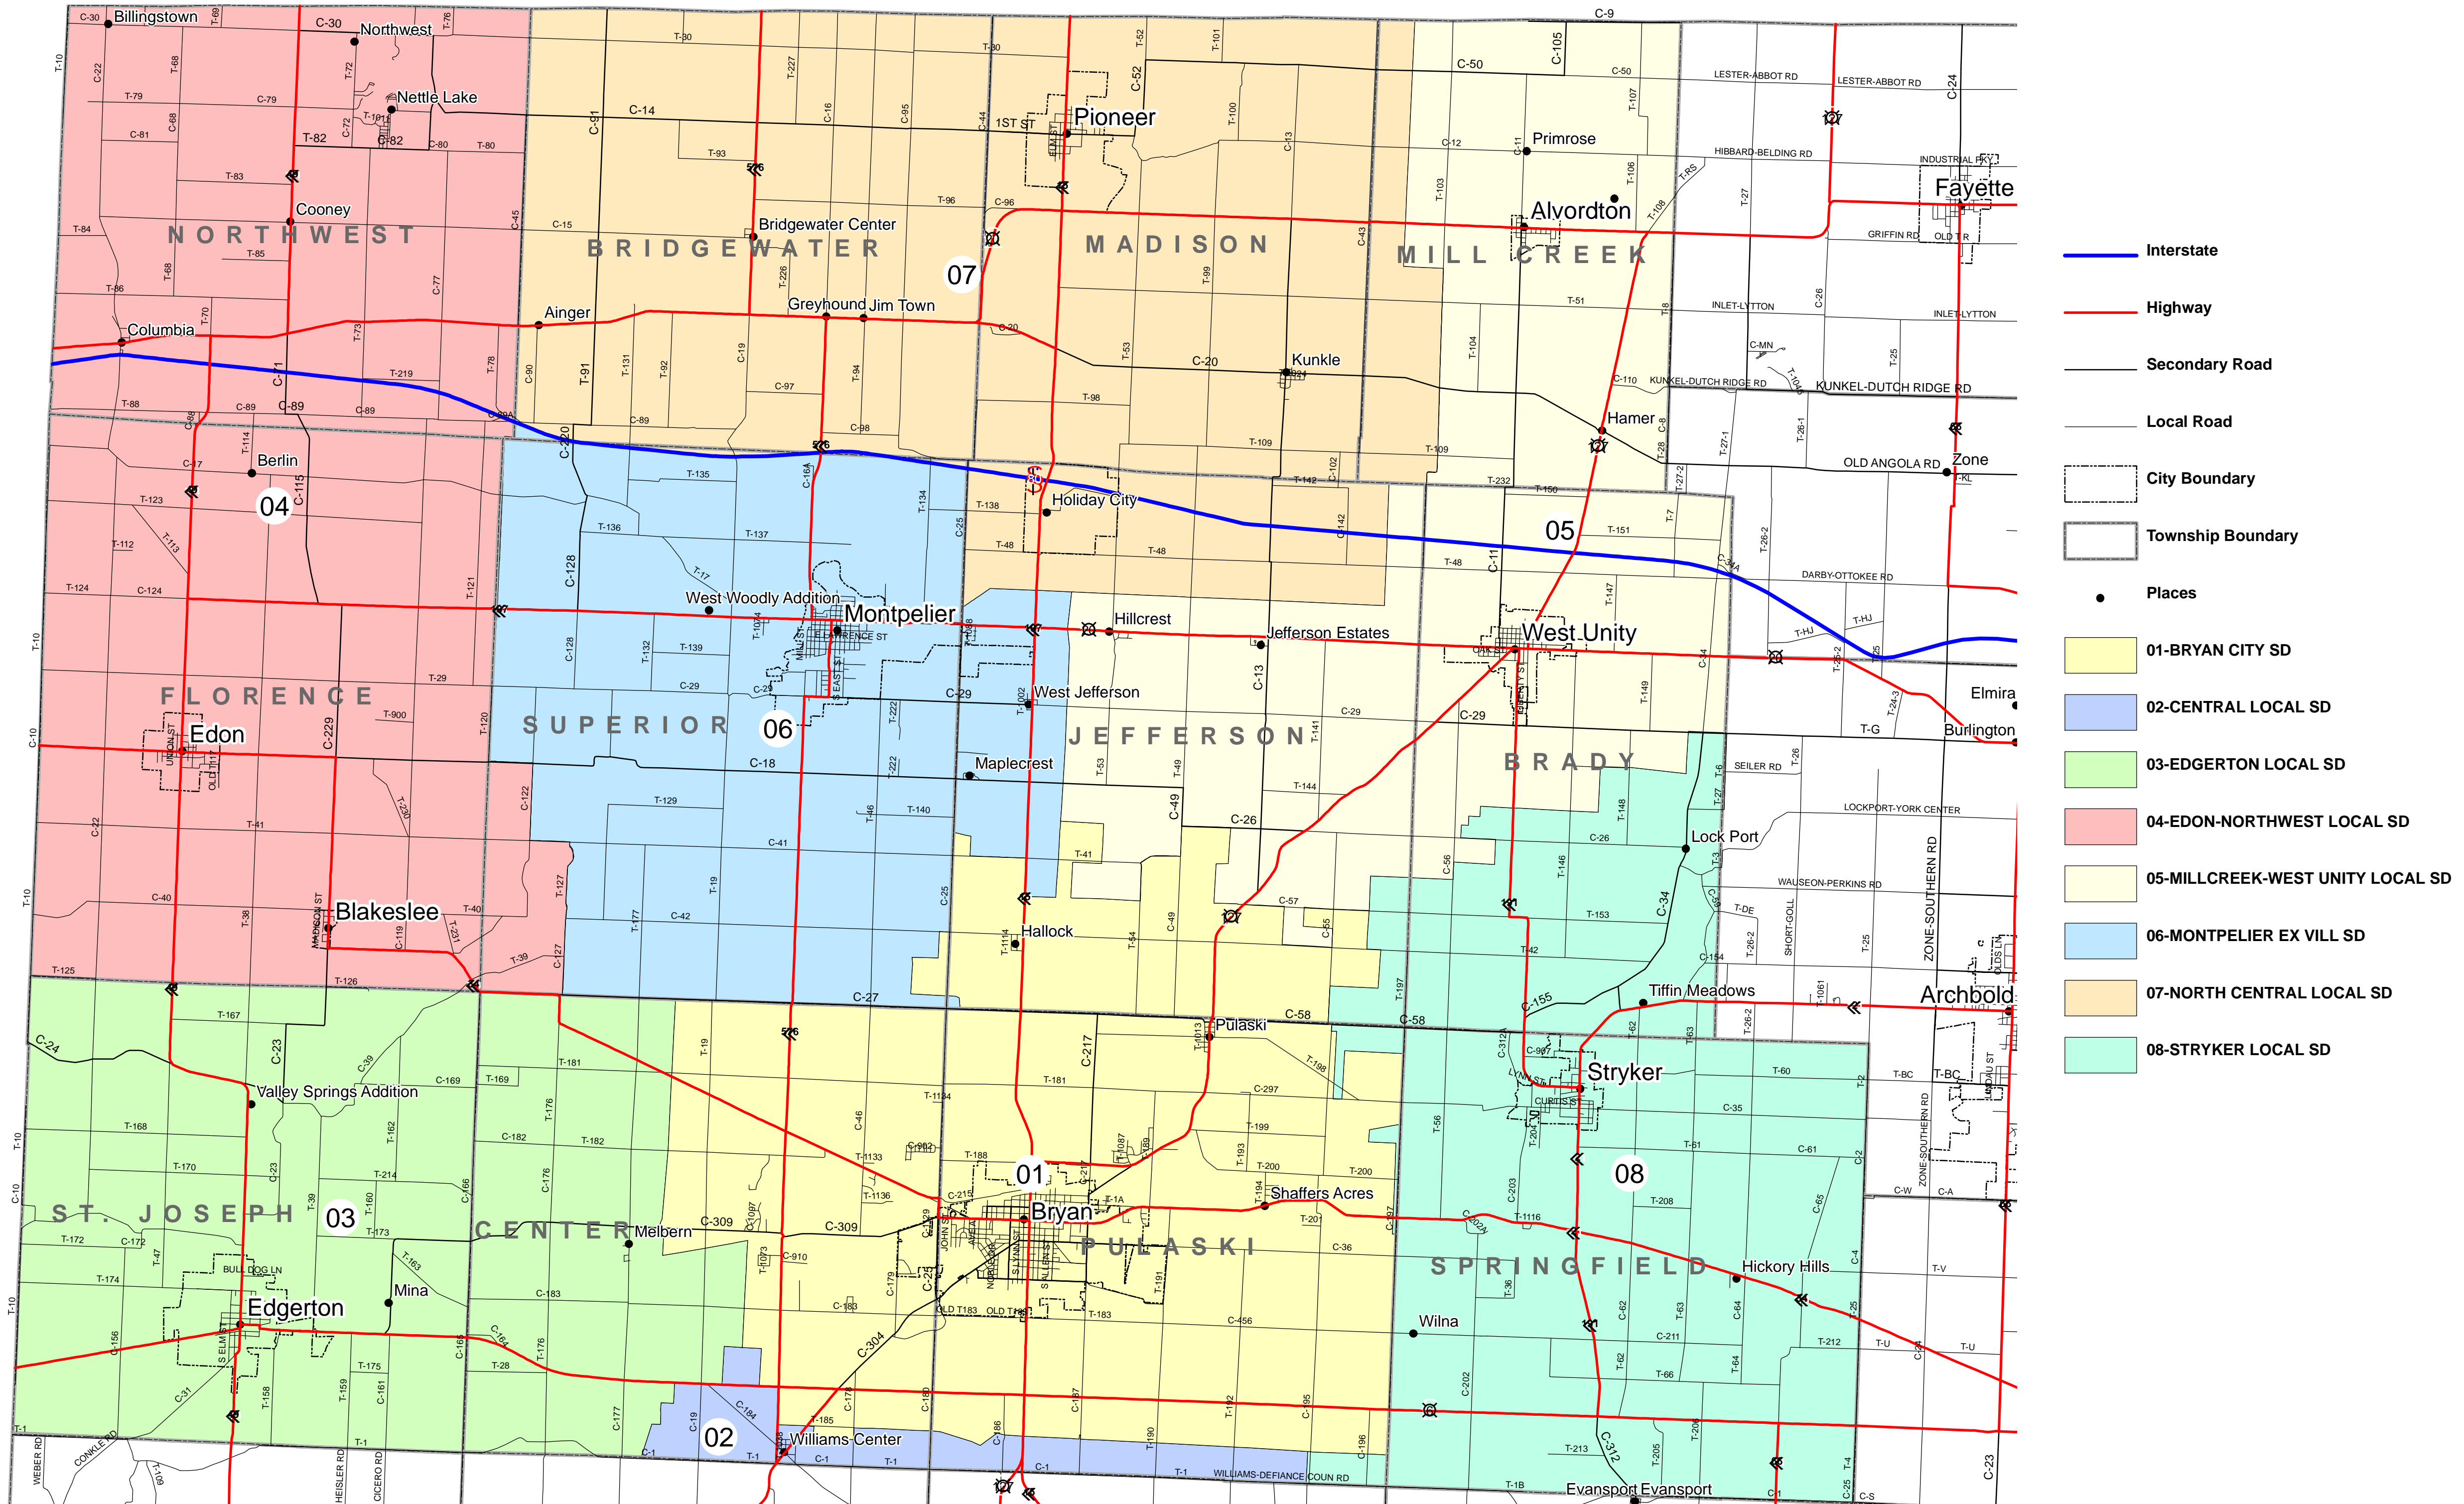

# Williams County School Districts

Public Utilities Commission of Ohio, 2007  
 School district boundary line data last updated in 2004  
 Source: Ohio Geographic Information System Service Center and Cleveland State University  
 in partnership with the Ohio Department of Education