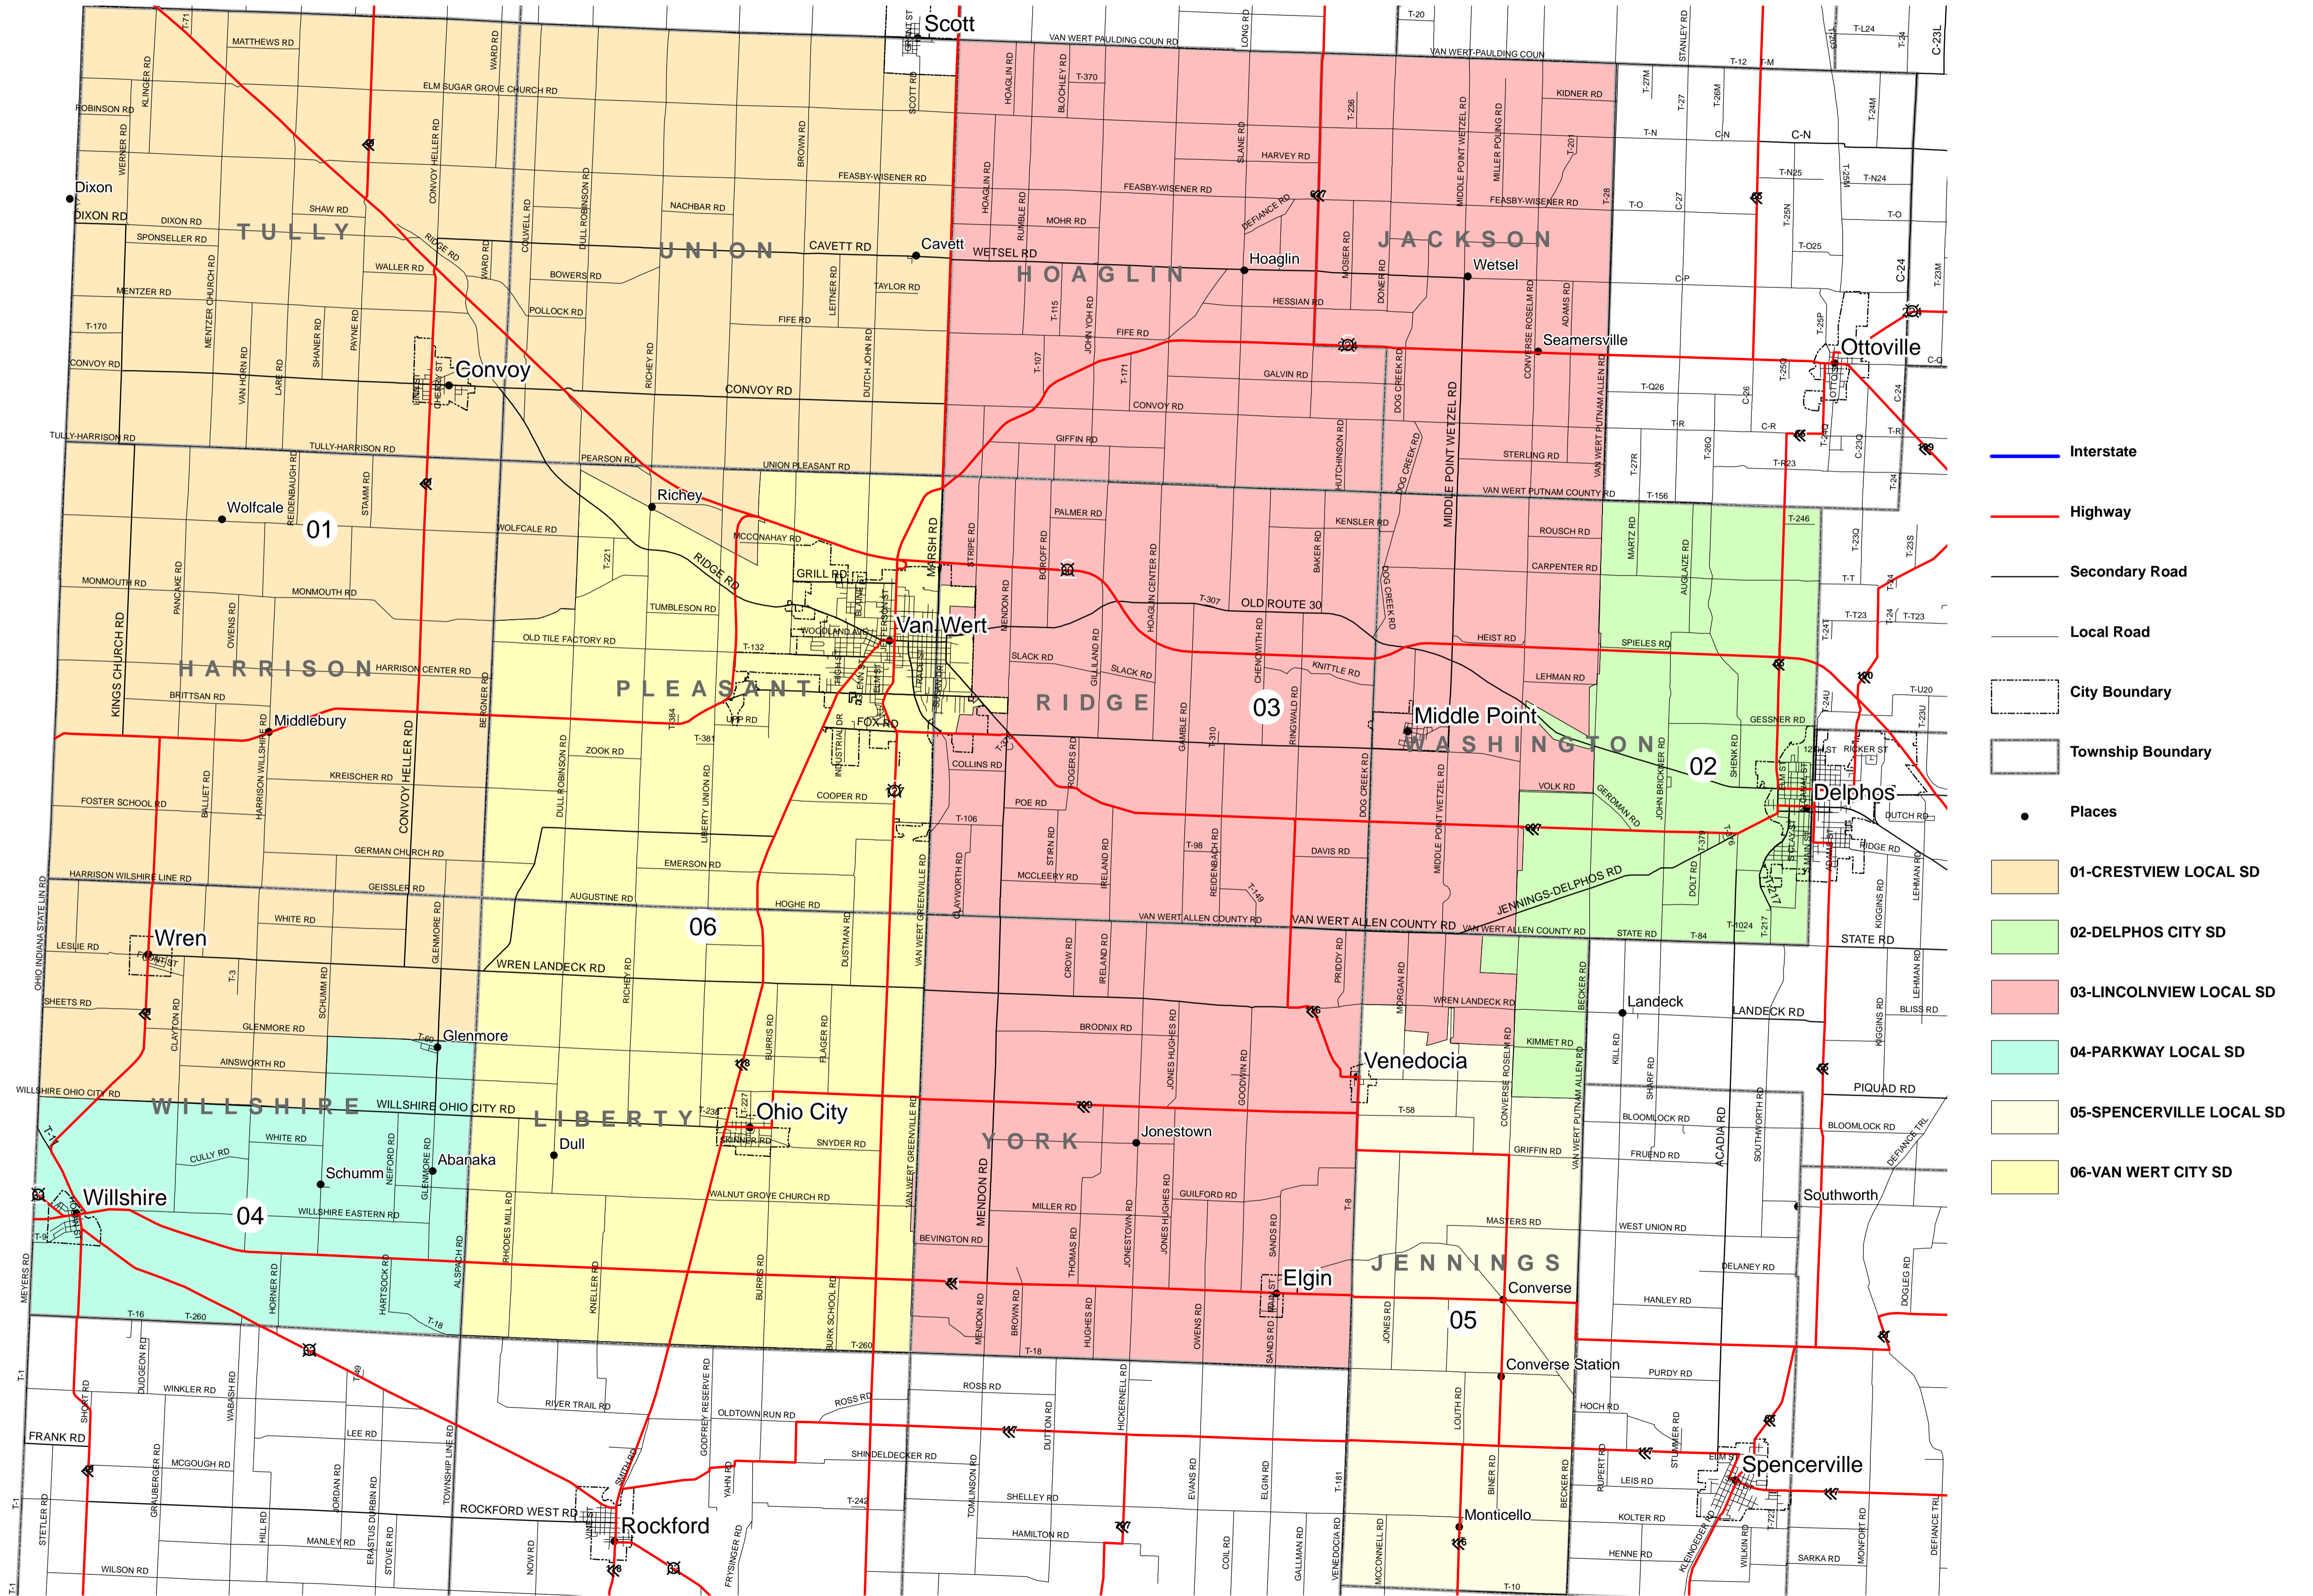

Van Wert County School Districts

- Interstate
- Highway
- Secondary Road
- Local Road
- City Boundary
- Township Boundary
- Places
- 01-CRESTVIEW LOCAL SD
- 02-DELPHOS CITY SD
- 03-LINCOLNVIEW LOCAL SD
- 04-PARKWAY LOCAL SD
- 05-SPENCERVILLE LOCAL SD
- 06-VAN WERT CITY SD

Public Utilities Commission of Ohio, 2007
 School district boundary line data last updated in 2004
 Source: Ohio Geographic Information System Service Center and Cleveland State University
 in partnership with the Ohio Department of Education