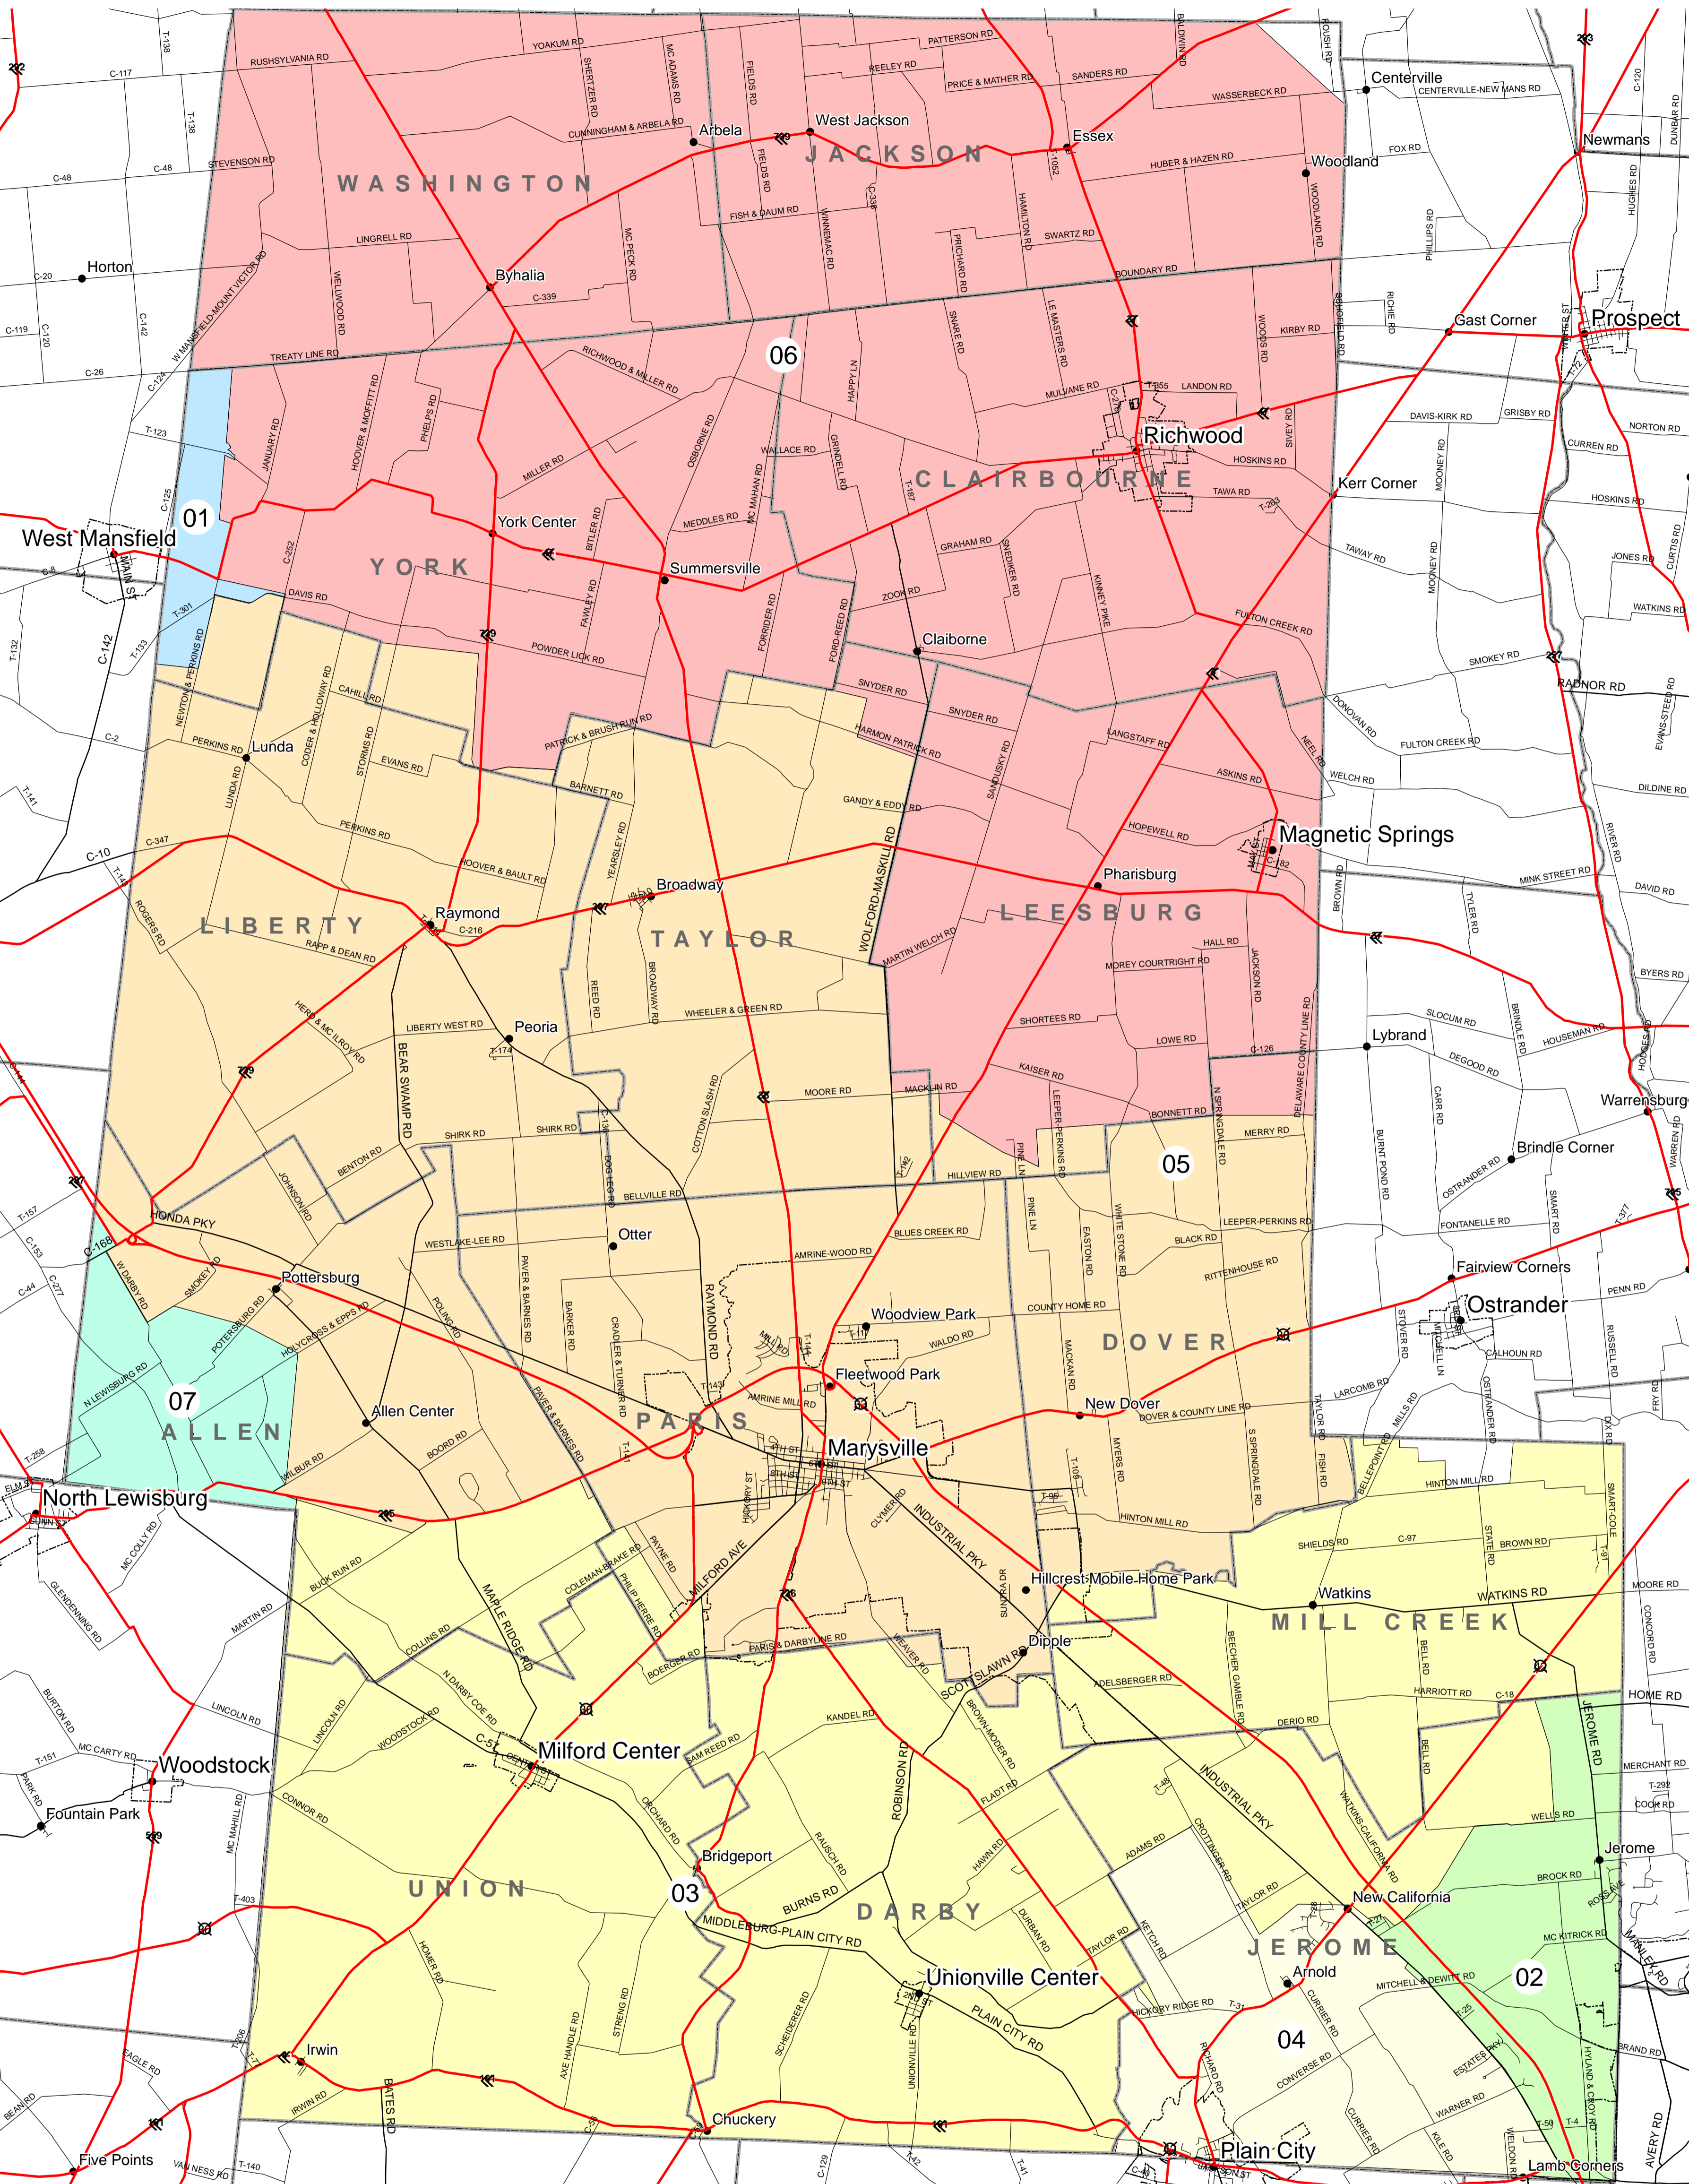

Union County School Districts

Public Utilities Commission of Ohio, 2007
 School district boundary line data last updated in 2004
 Source: Ohio Geographic Information System Service Center and Cleveland State University
 in partnership with the Ohio Department of Education