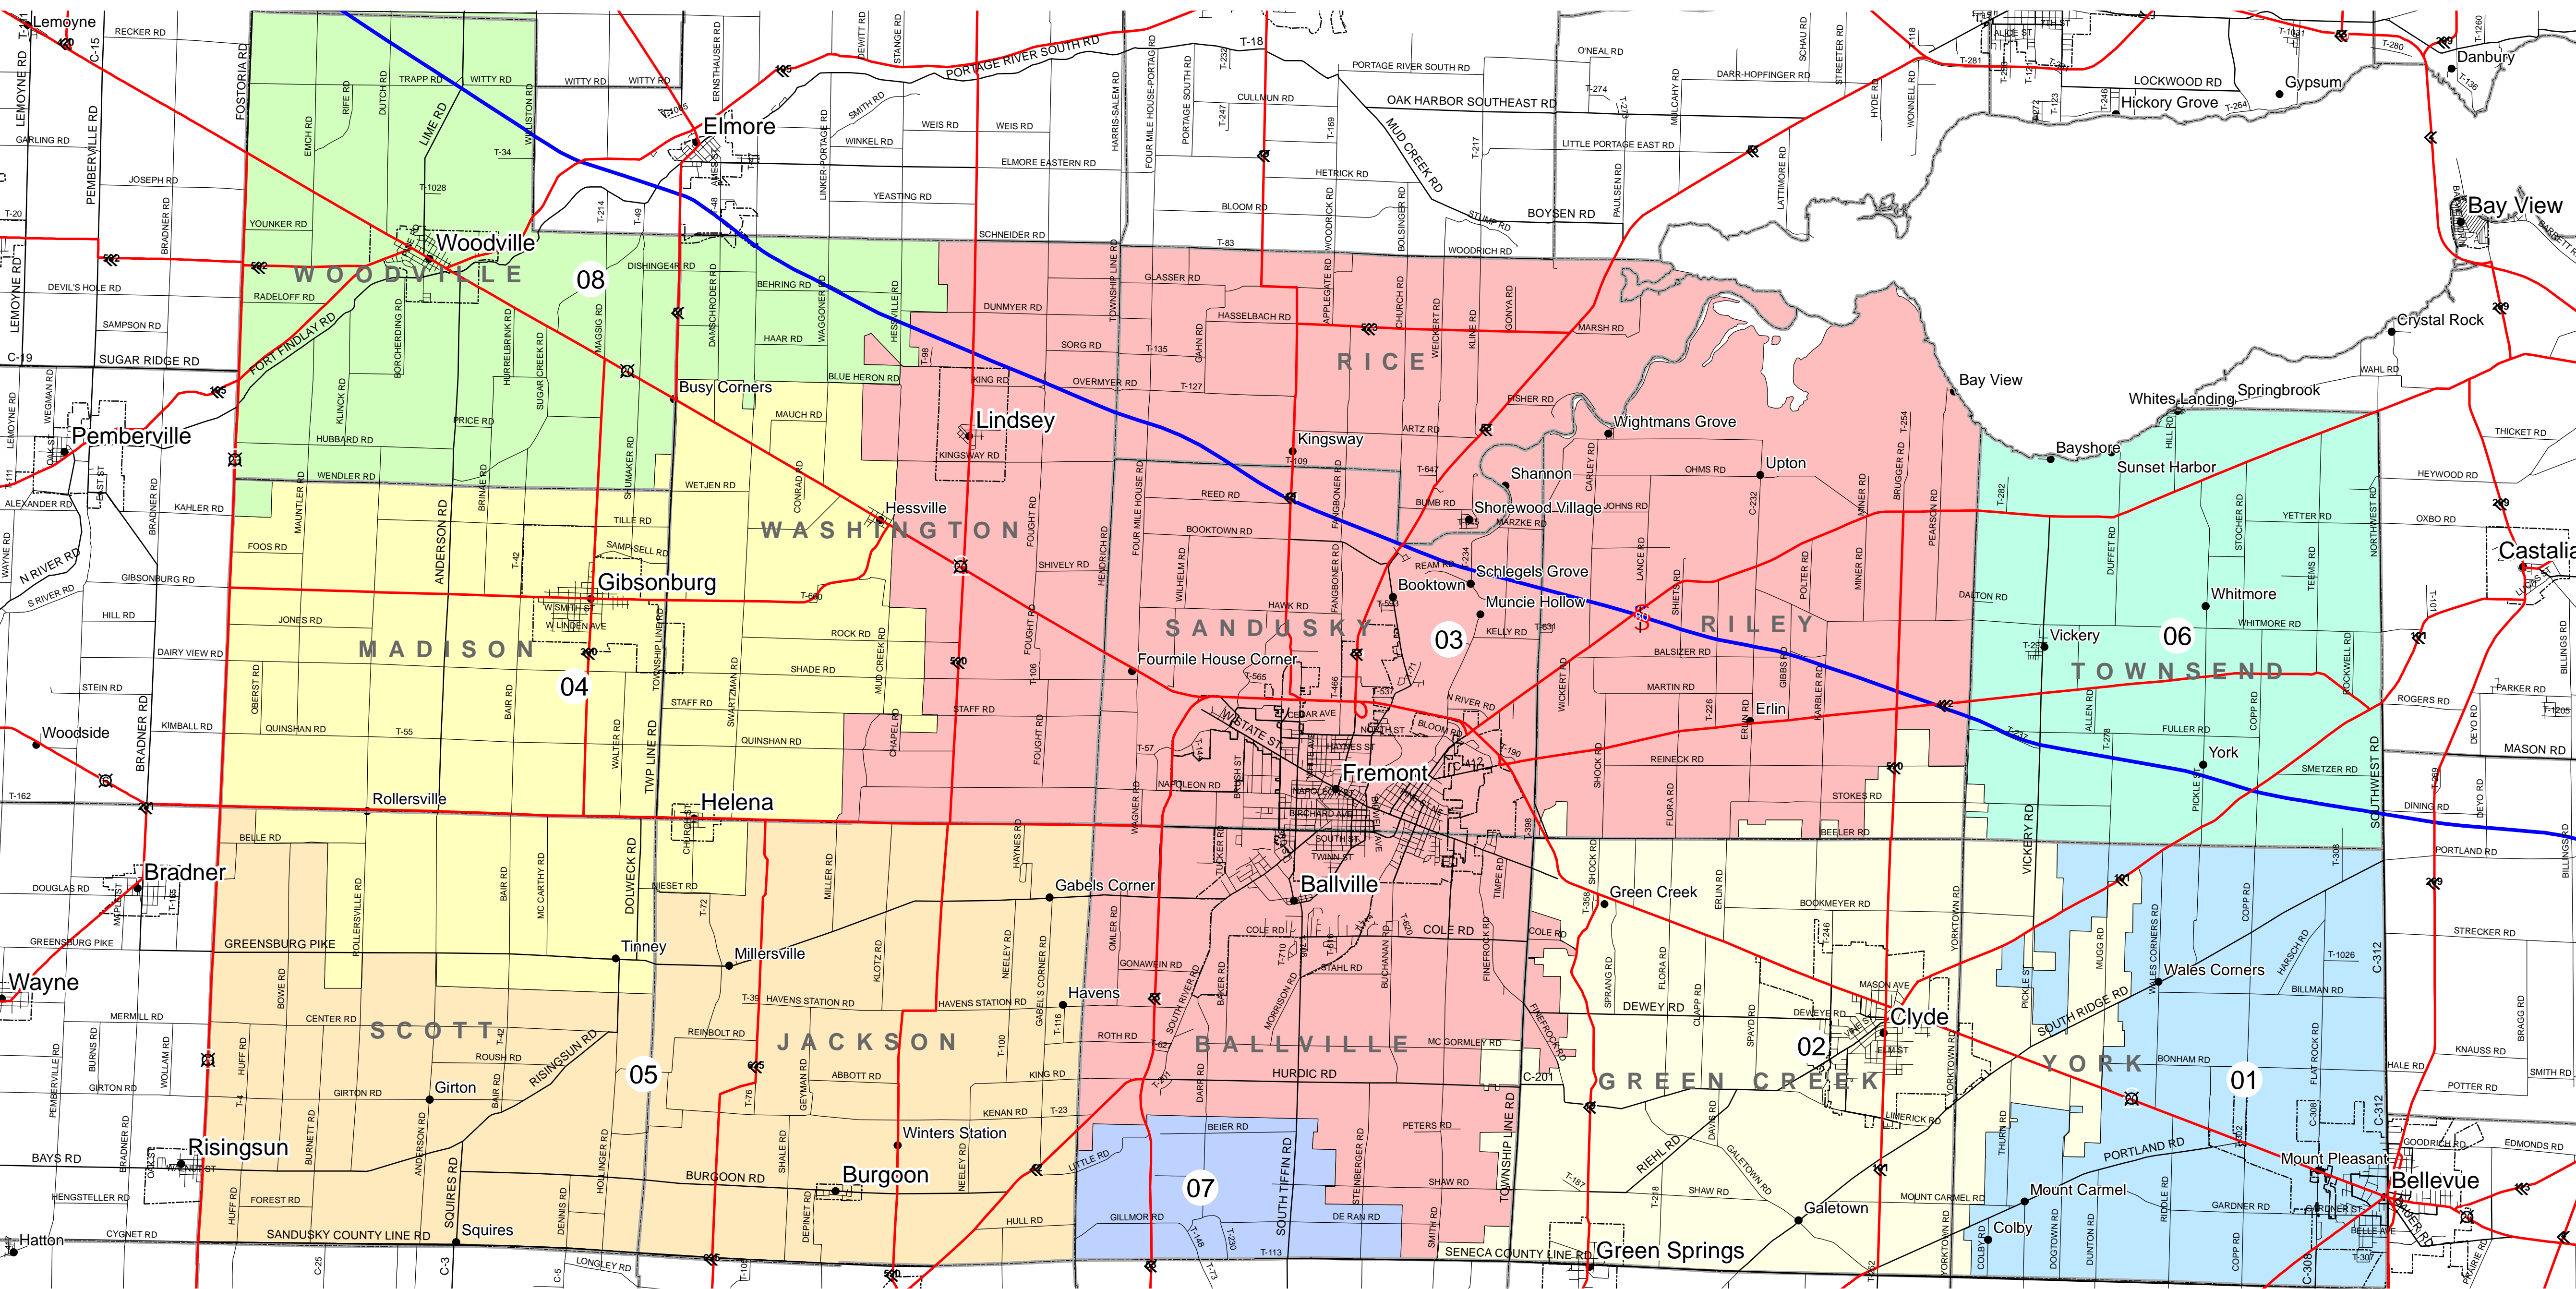

# Sandusky County School Districts

- Interstate
- Highway
- Secondary Road
- Local Road
- City Boundary
- Township Boundary
- Places
- 01-BELLEVUE CITY SD
- 02-CLYDE-GREEN SPRINGS EX VILL SD
- 03-FREMONT CITY SD
- 04-GIBSONBURG EX VILL SD
- 05-LAKOTA LOCAL SD
- 06-MARGARETTA LOCAL SD
- 07-OLD FORT LOCAL SD
- 08-WOODMORE LOCAL SD

Public Utilities Commission of Ohio, 2007  
 School district boundary line data last updated in 2004  
 Source: Ohio Geographic Information System Service Center and Cleveland State University  
 in partnership with the Ohio Department of Education