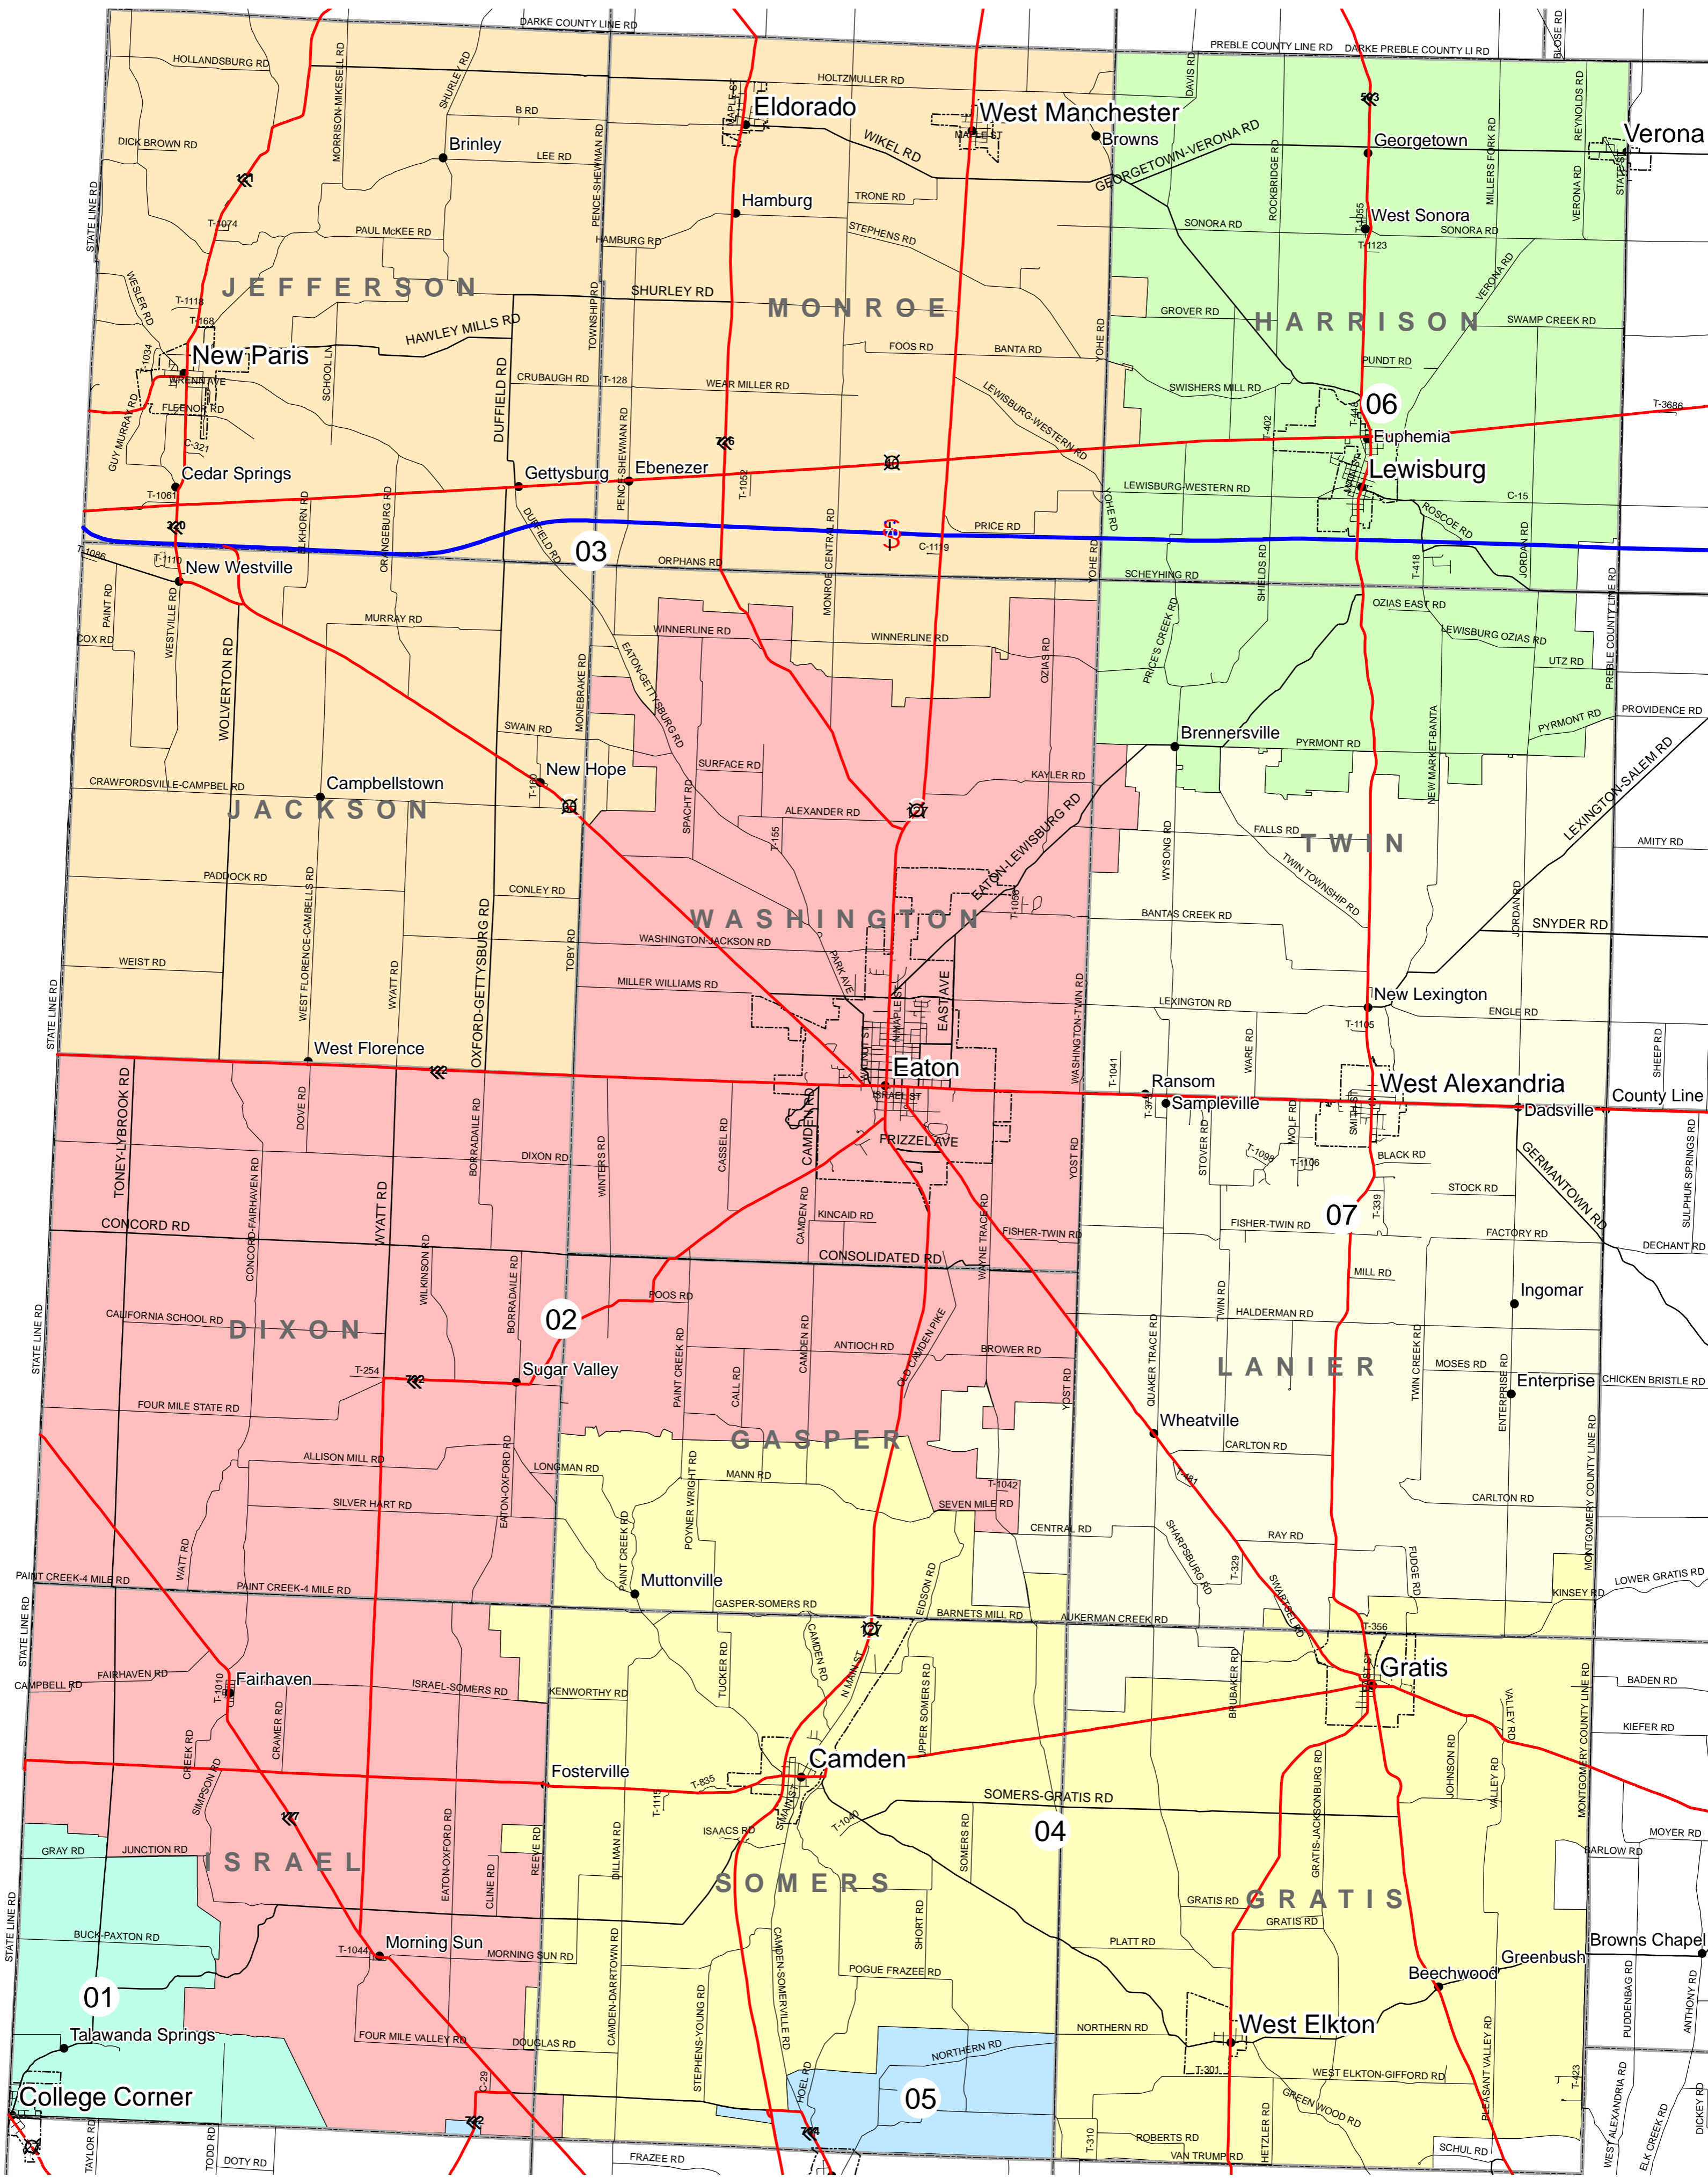

Preble County School Districts

- | | | | | | |
|--|-------------------|--|------------------------------------|--|-----------------------------------|
| | Interstate | | 01-COLLEGE CORNER LOCAL SD | | 05-TALAWANDA CITY SD |
| | Highway | | 02-EATON COMMUNITY SCHOOLS CITY SD | | 06-TRI-COUNTY NORTH LOCAL SD |
| | Secondary Road | | 03-NATIONAL TRAIL LOCAL SD | | 07-TWIN VALLEY COMMUNITY LOCAL SD |
| | Local Road | | 04-PREBLE SHAWNEE LOCAL SD | | |
| | City Boundary | | | | |
| | Township Boundary | | | | |
| | Places | | | | |

Public Utilities Commission of Ohio, 2007
 School district boundary line data last updated in 2004
 Source: Ohio Geographic Information System Service Center and Cleveland State University
 in partnership with the Ohio Department of Education