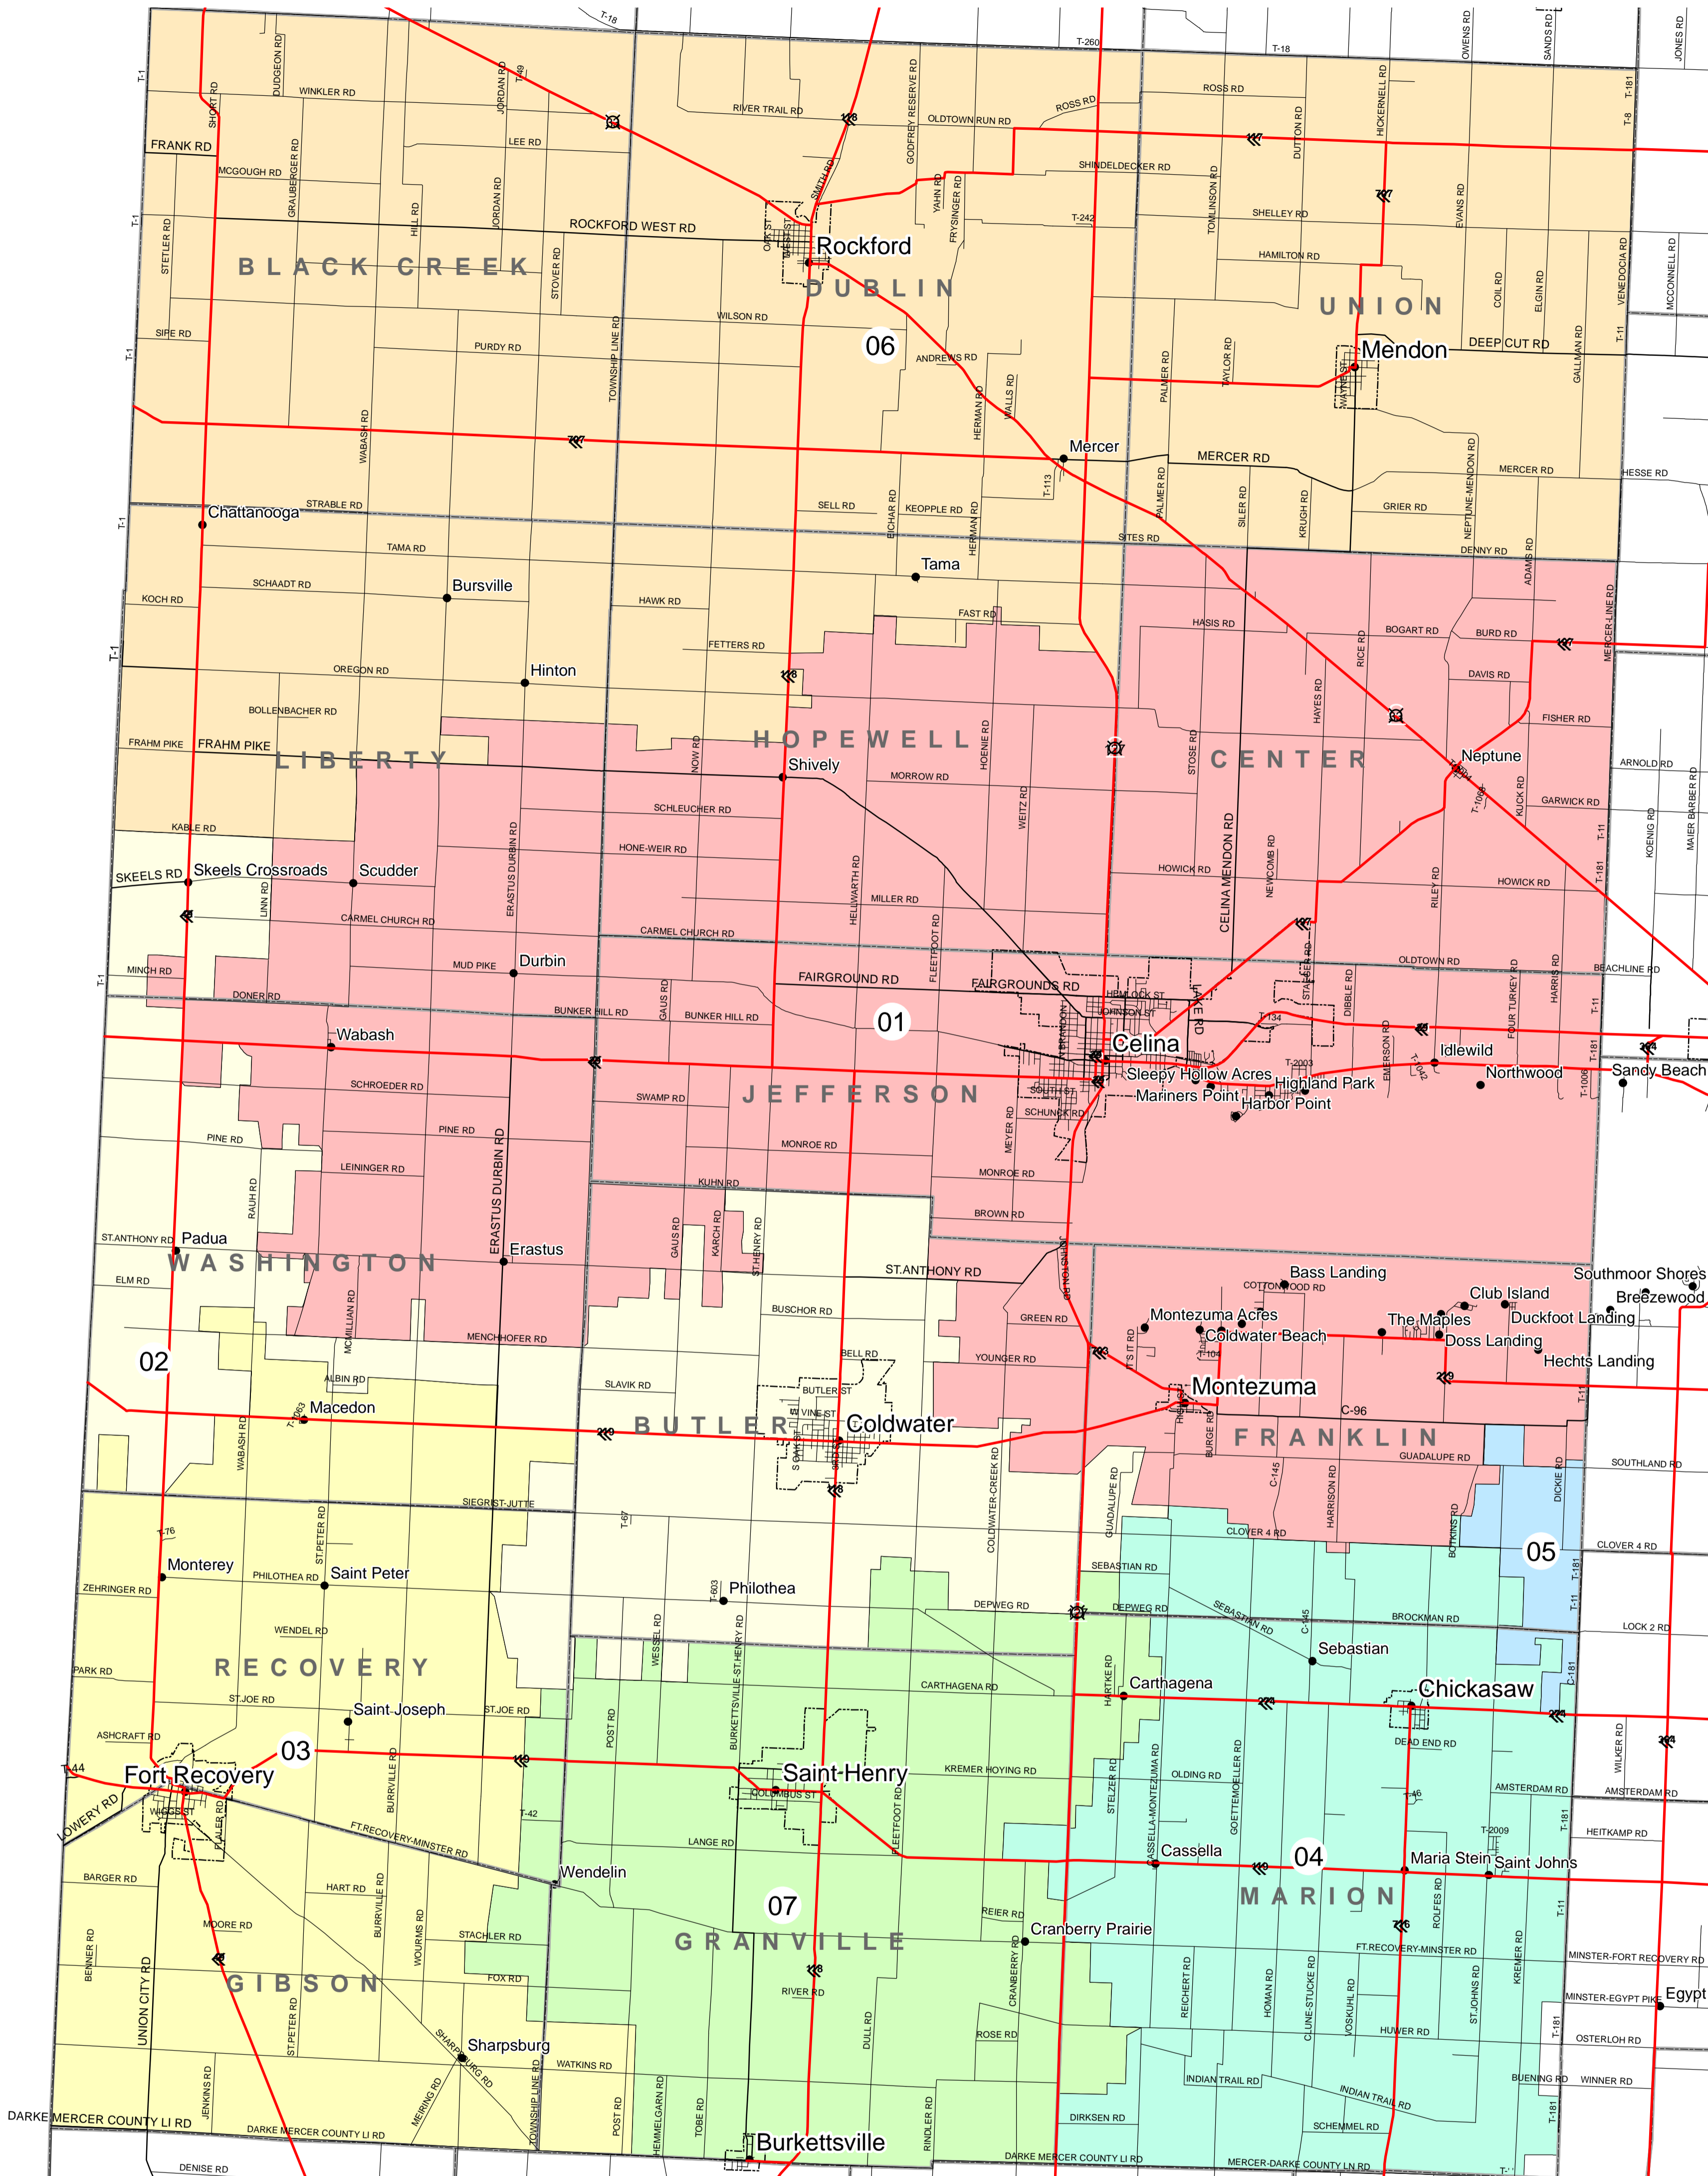

Mercer County School Districts

- | | | |
|---|---|--|
|  Interstate |  01-CELINA CITY SD |  05-NEW BREMEN LOCAL SD |
|  Highway |  02-COLDWATER EX VILL SD |  06-PARKWAY LOCAL SD |
|  Secondary Road |  03-FORT RECOVERY LOCAL SD |  07-ST HENRY CONSOLIDATED LOCAL SD |
|  Local Road |  04-MARION LOCAL SD | |
|  City Boundary | | |
|  Township Boundary | | |
|  Places | | |

Public Utilities Commission of Ohio, 2007
 School district boundary line data last updated in 2004
 Source: Ohio Geographic Information System Service Center and Cleveland State University
 in partnership with the Ohio Department of Education