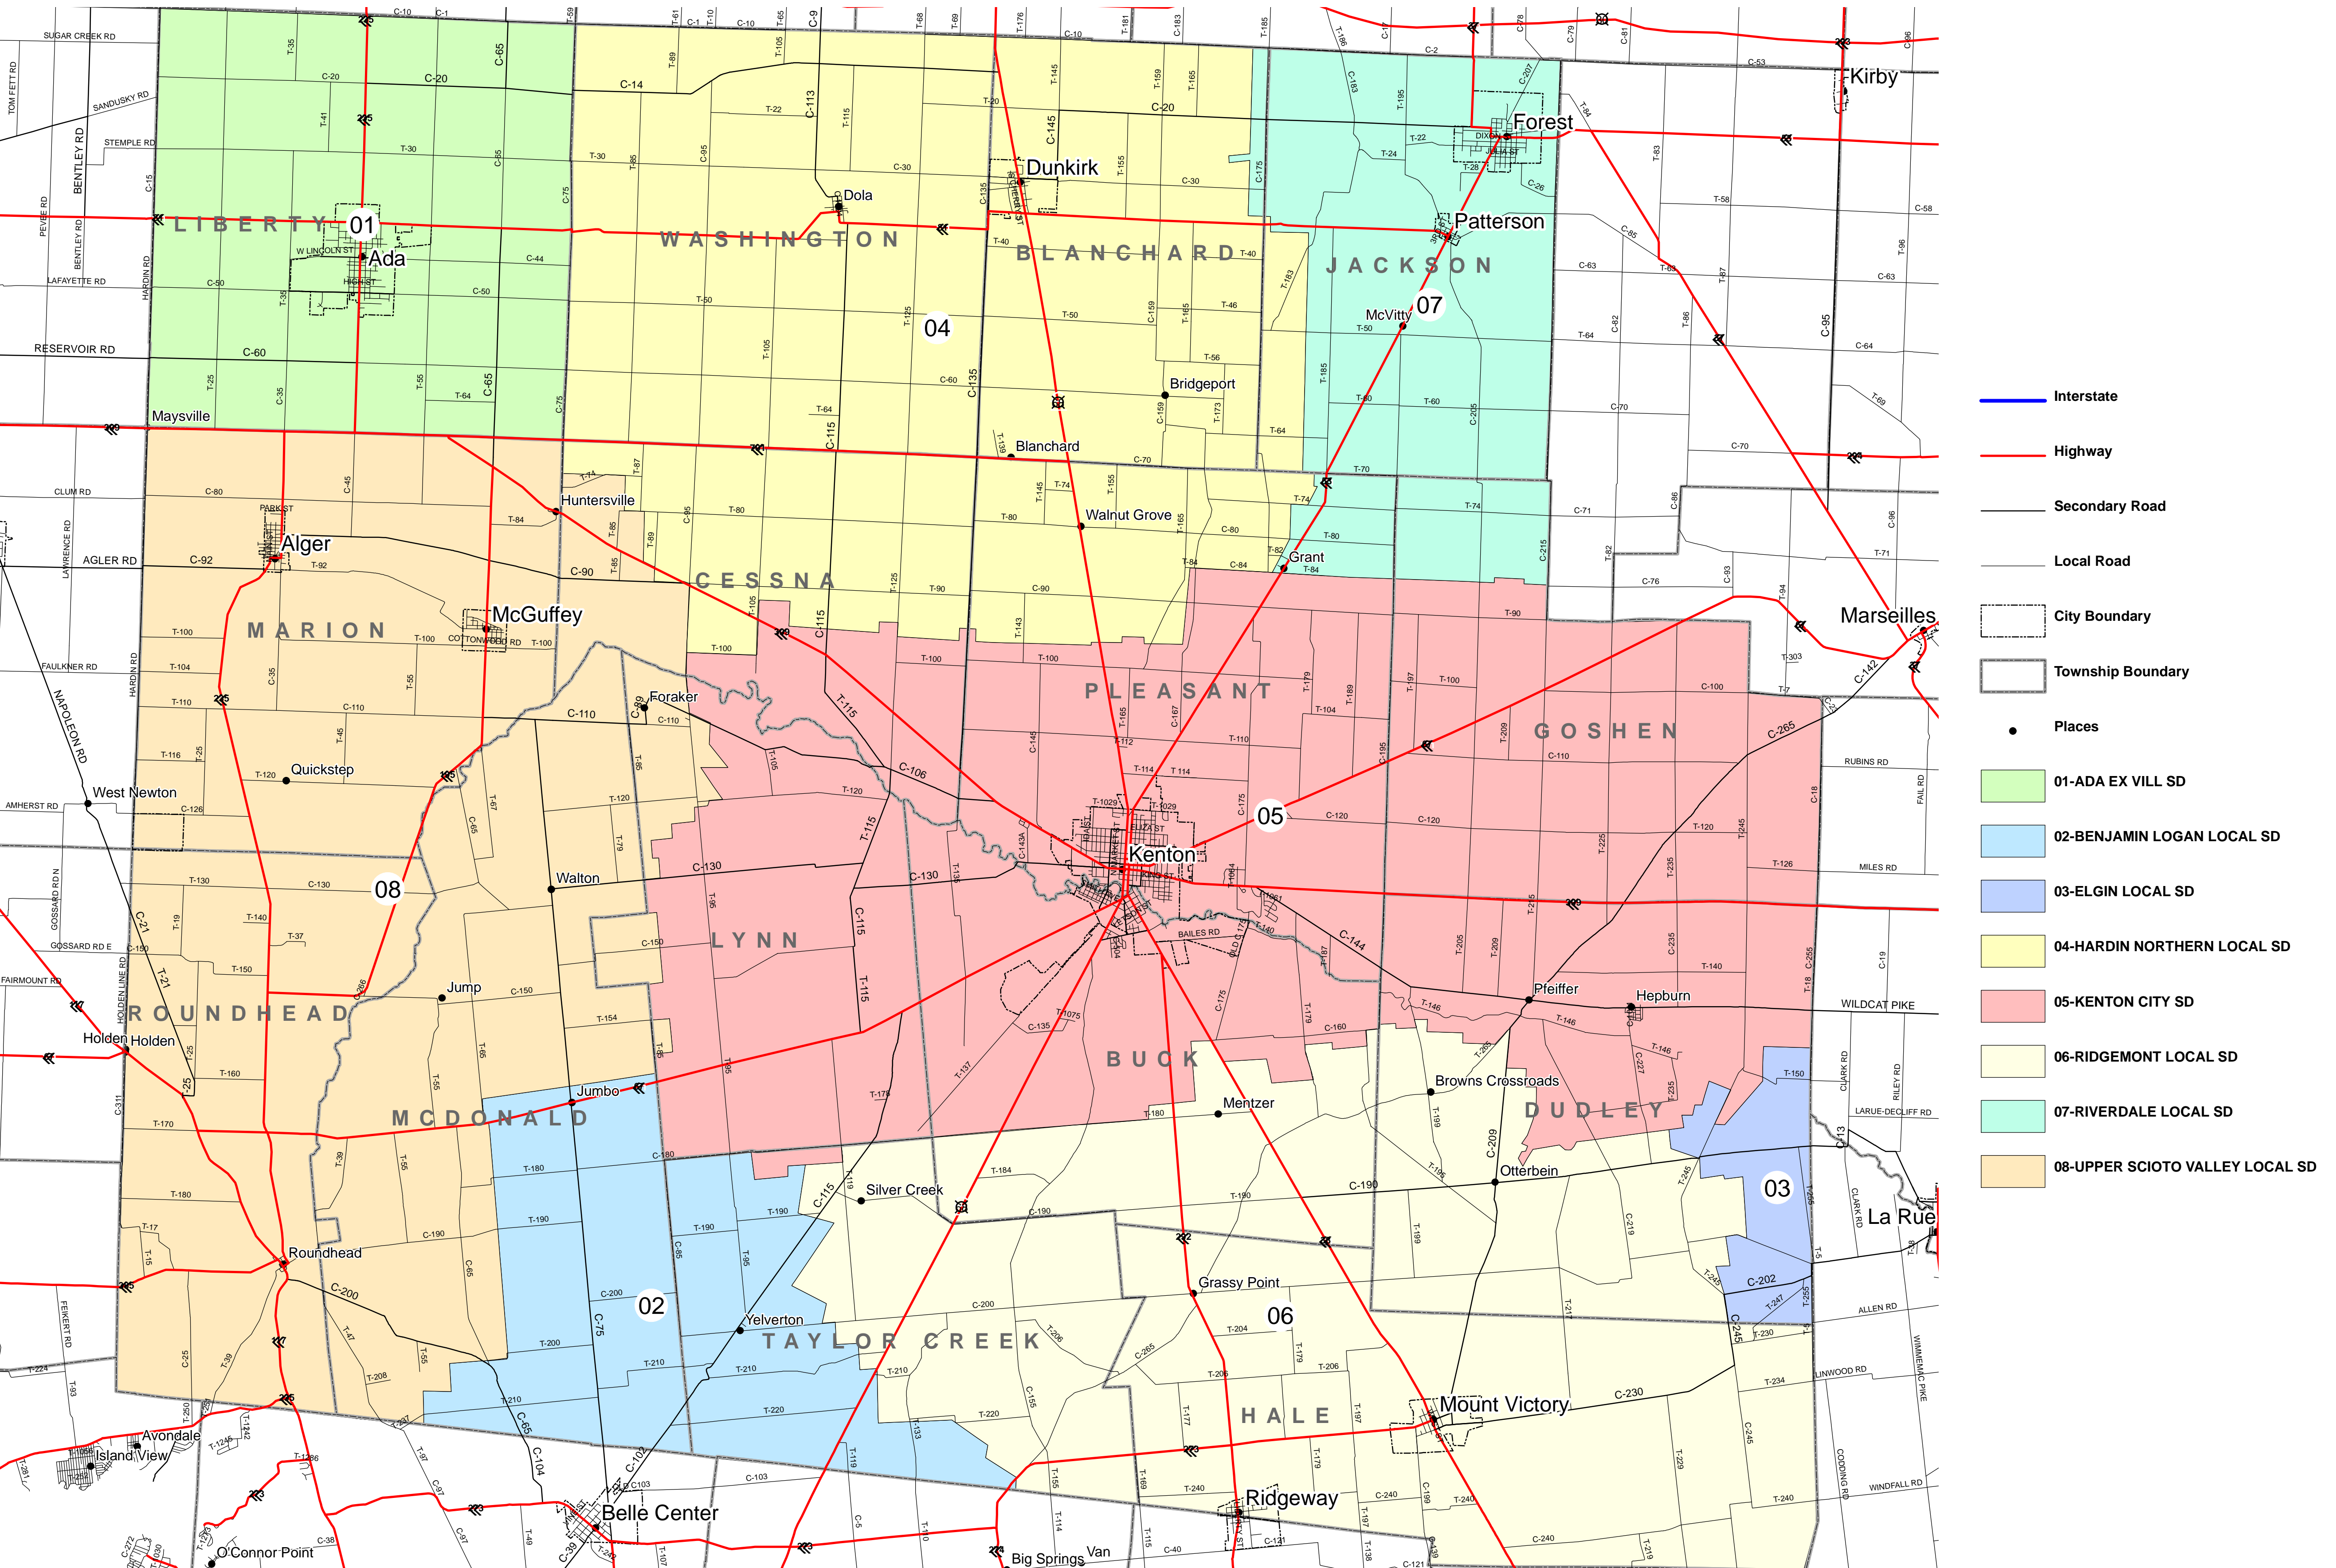

# Hardin County School Districts

Public Utilities Commission of Ohio, 2007  
 School district boundary line data last updated in 2004  
 Source: Ohio Geographic Information System Service Center and Cleveland State University  
 in partnership with the Ohio Department of Education