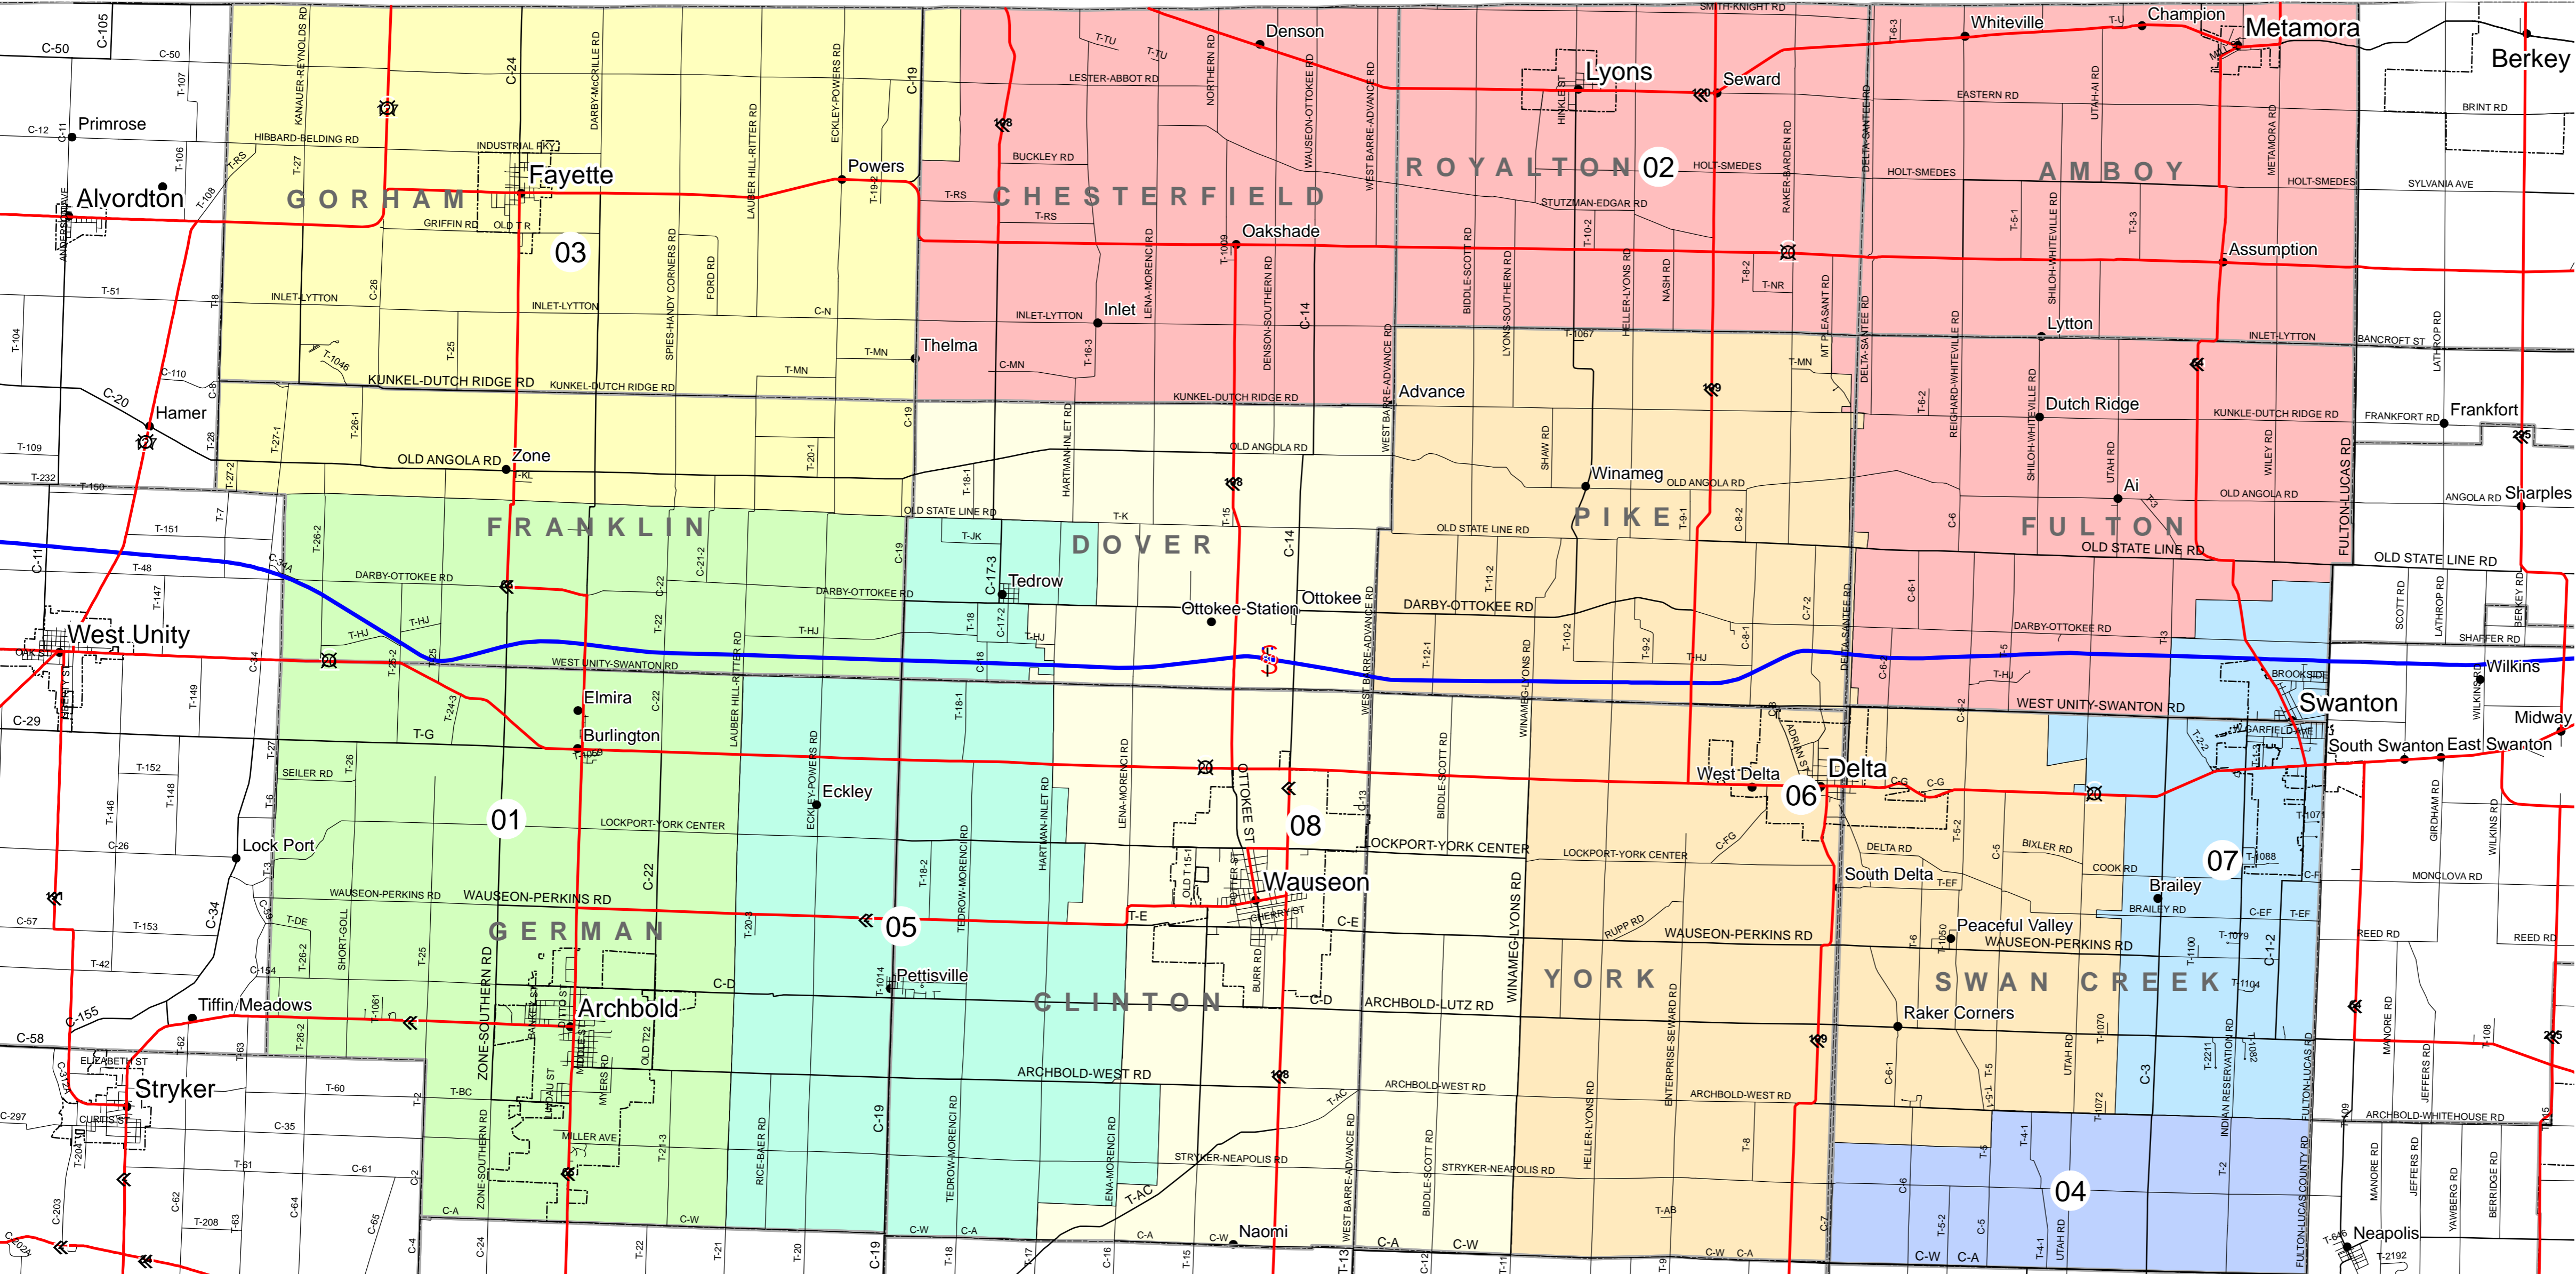

# Fulton County School Districts

- Interstate
- Highway
- Secondary Road
- Local Road
- City Boundary
- Township Boundary
- Places
- 01-ARCHBOLD-AREA LOCAL SD
- 02-EVERGREEN LOCAL SD
- 03-GORHAM FAYETTE LOCAL SD
- 04-LIBERTY CENTER LOCAL SD
- 05-PETTISVILLE LOCAL SD
- 06-PIKE-DELTA-YORK LOCAL SD
- 07-SWANTON LOCAL SD
- 08-WAUSEON EX VILL SD

Public Utilities Commission of Ohio, 2007  
 School district boundary line data last updated in 2004  
 Source: Ohio Geographic Information System Service Center and Cleveland State University  
 in partnership with the Ohio Department of Education