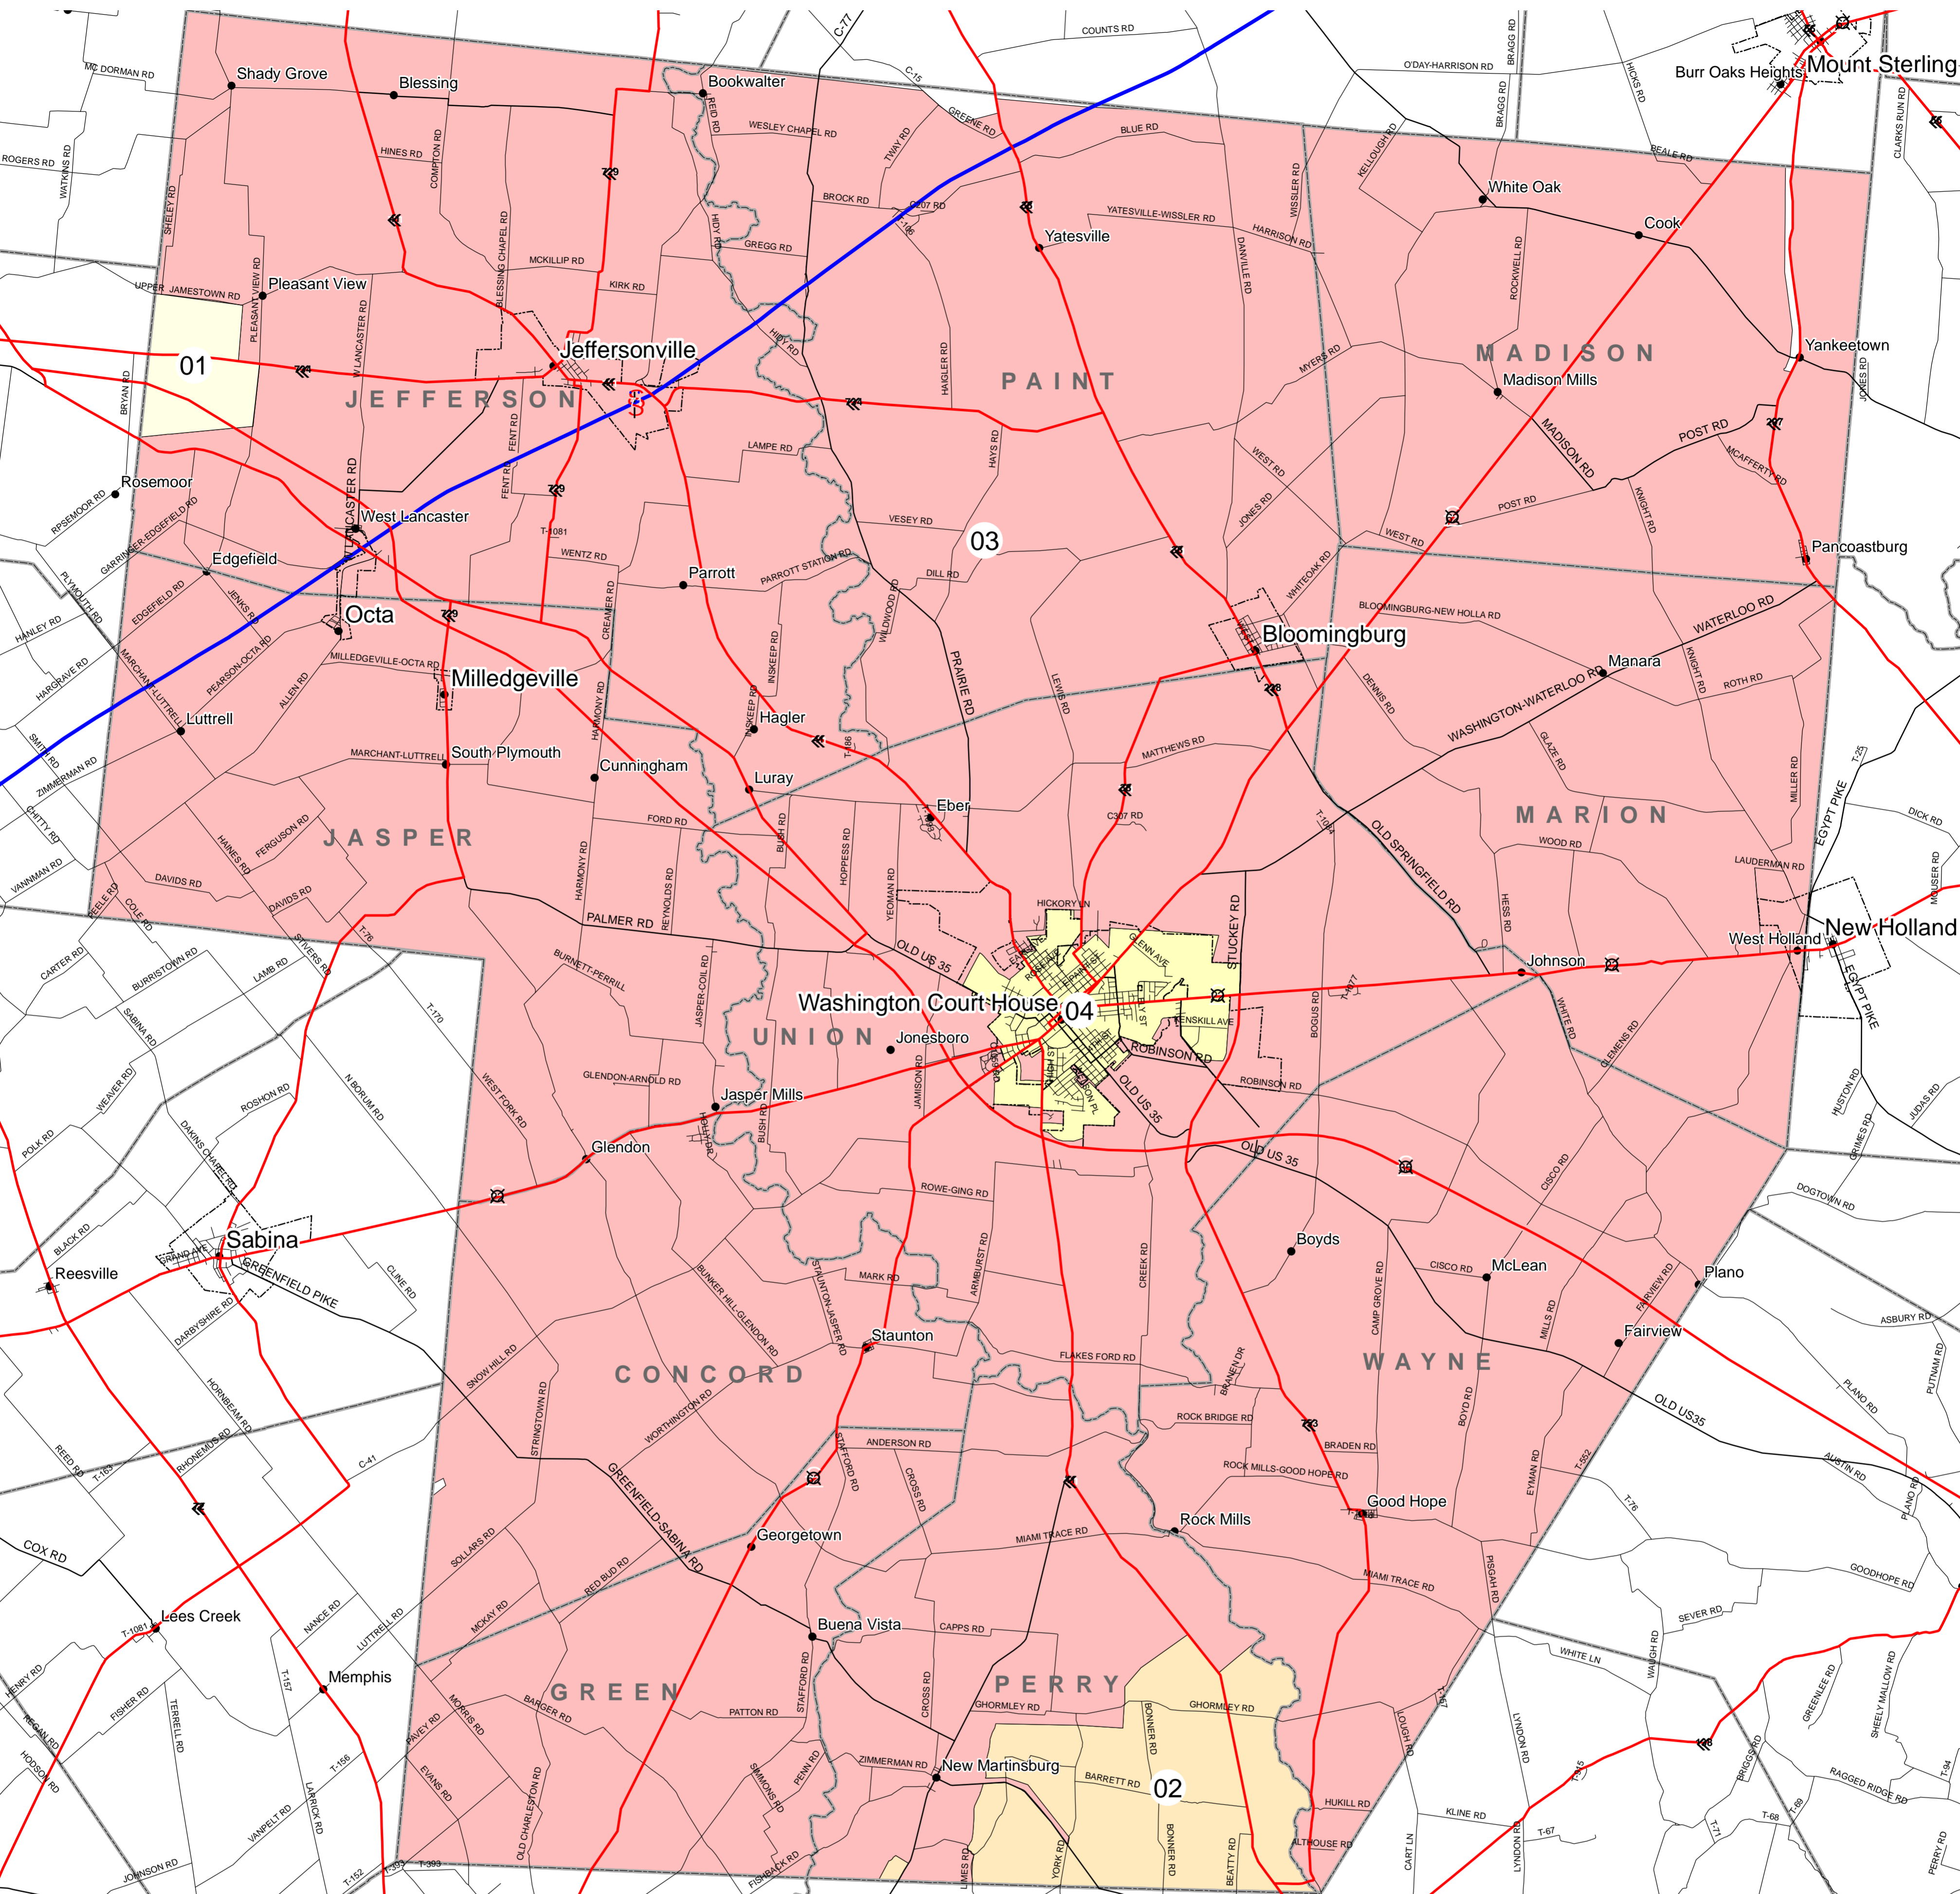

Fayette County School Districts

- | | | | |
|---|-------------------|---|-----------------------------------|
|  | Interstate |  | 01-GREENVIEW LOCAL SD |
|  | Highway |  | 02-GREENFIELD EX VILL SD |
|  | Secondary Road |  | 03-MIAMI TRACE LOCAL SD |
|  | Local Road |  | 04-WASHINGTON COURT HOUSE CITY SD |
|  | City Boundary | | |
|  | Township Boundary | | |
|  | Places | | |

Public Utilities Commission of Ohio, 2007
 School district boundary line data last updated in 2004
 Source: Ohio Geographic Information System Service Center and Cleveland State University
 in partnership with the Ohio Department of Education