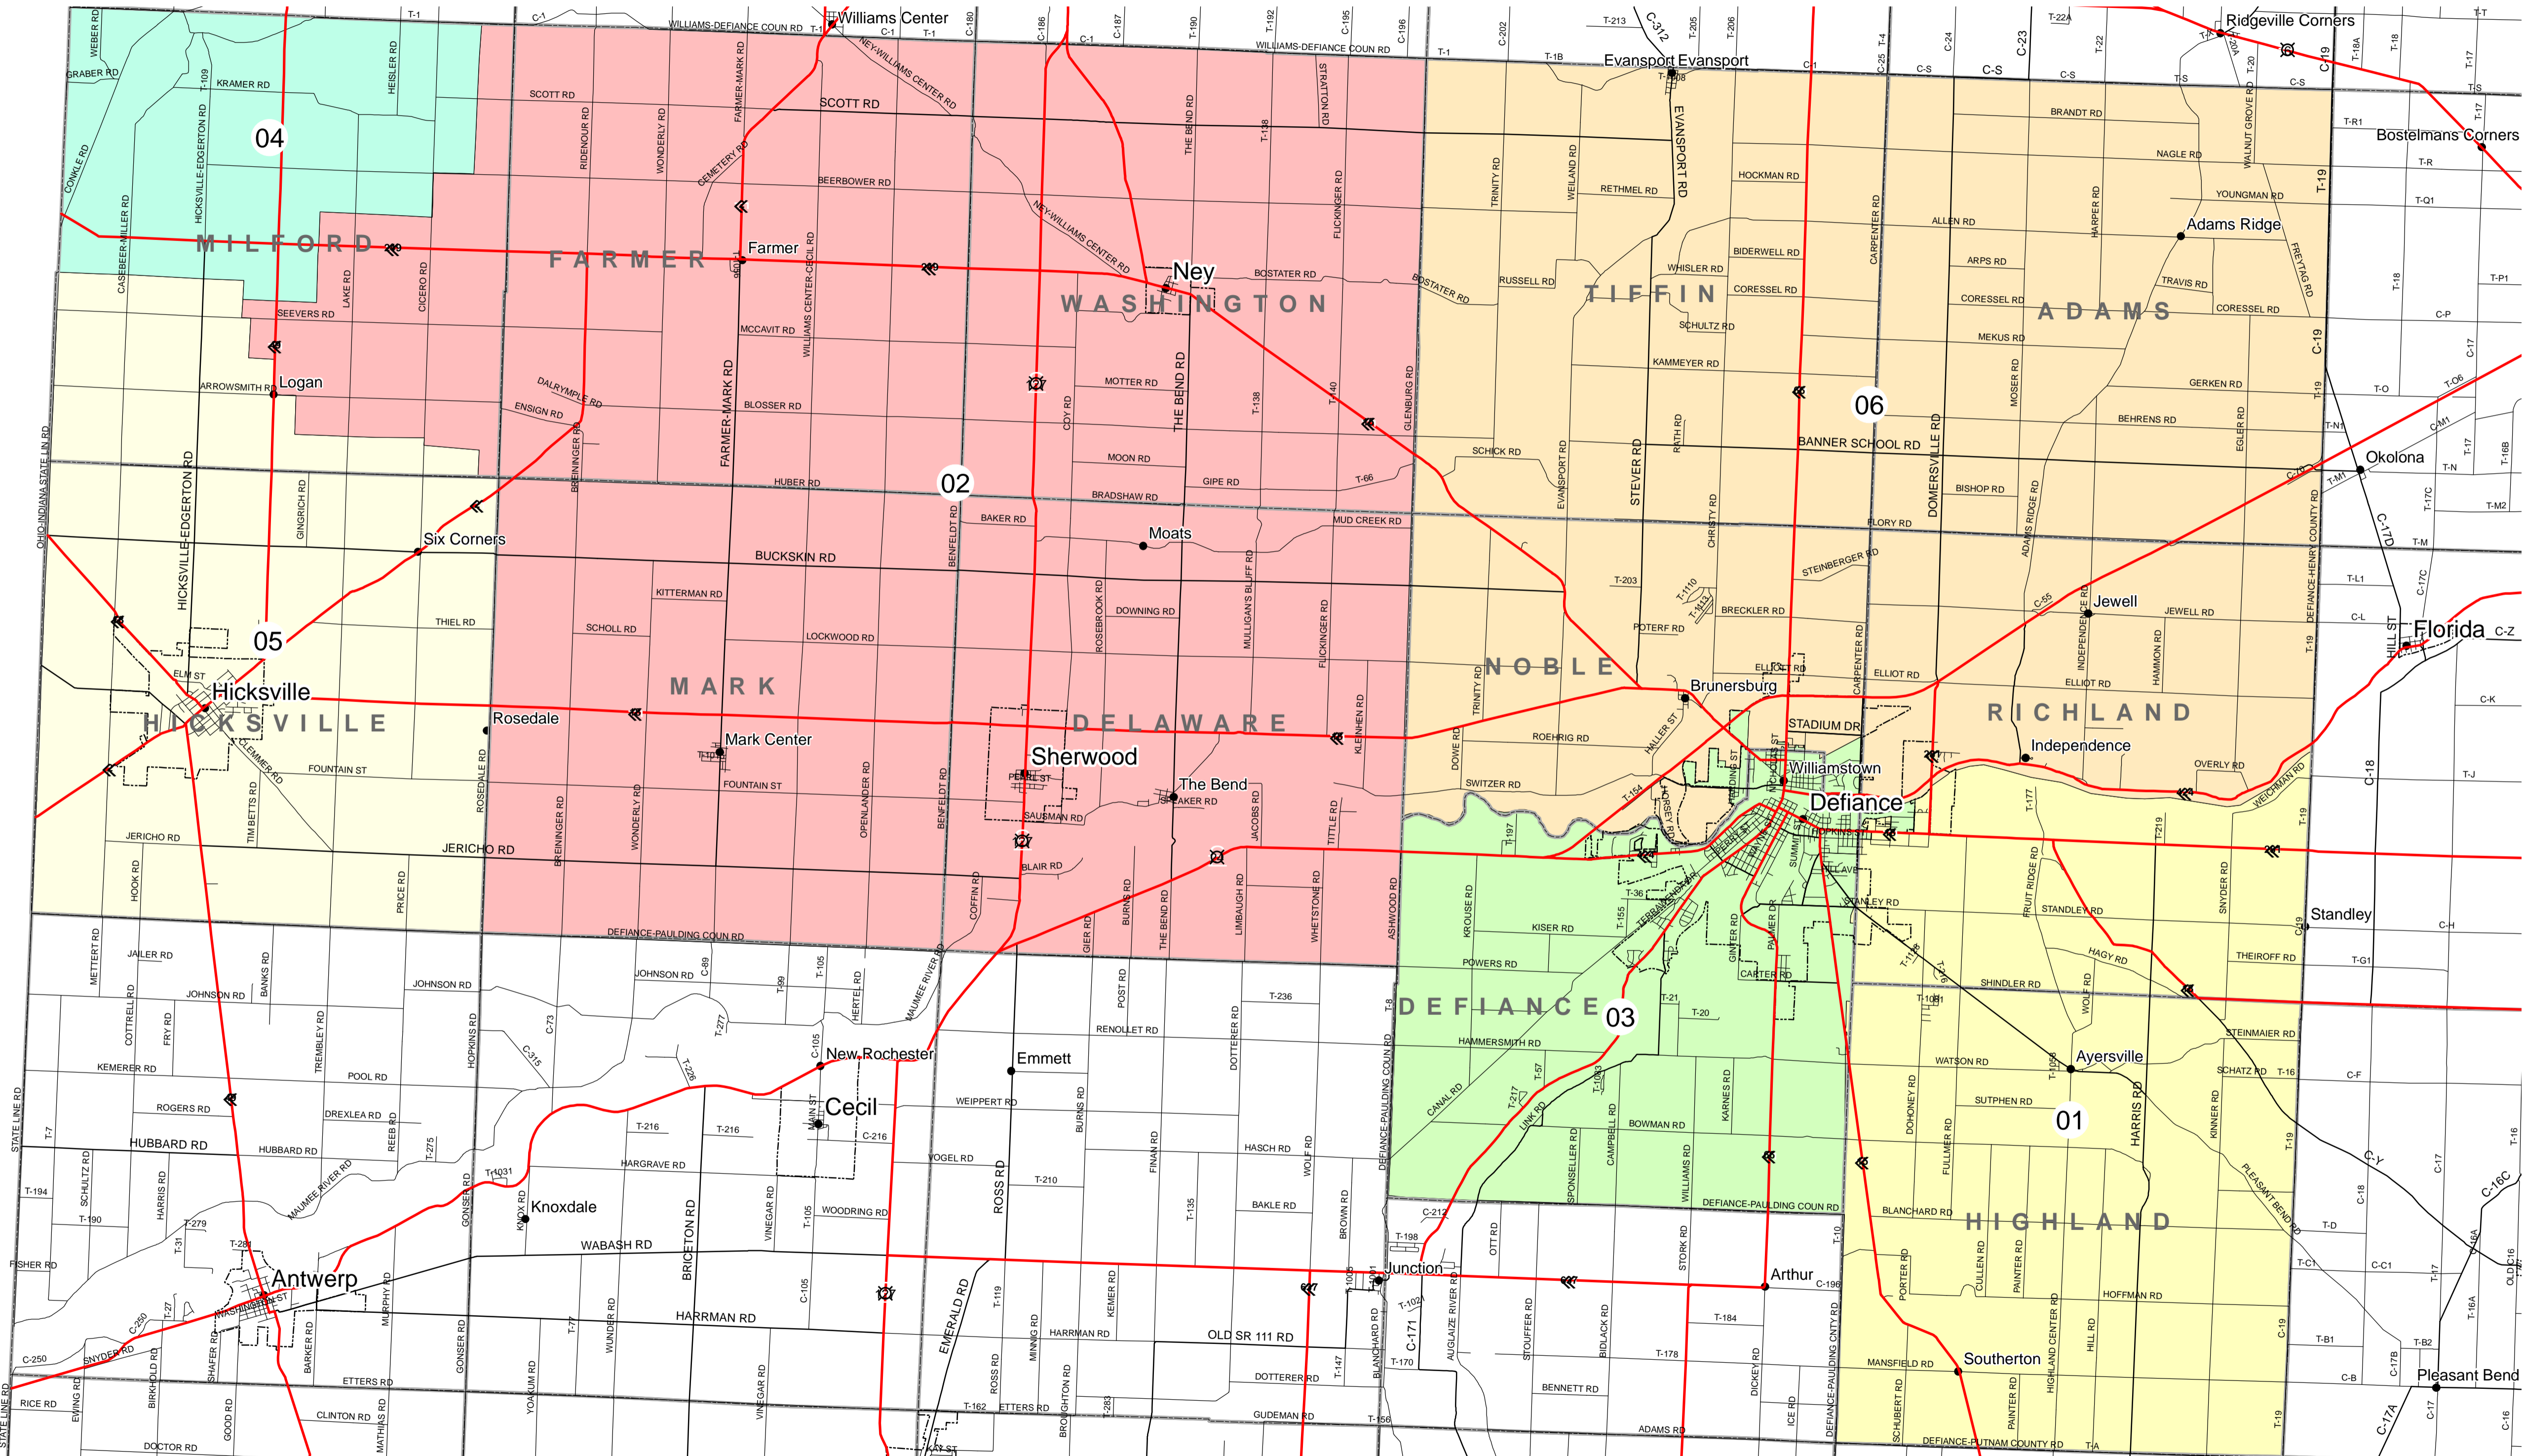

# Defiance County School Districts

- Interstate
- Highway
- Secondary Road
- Local Road
- City Boundary
- Township Boundary
- Places
- 01-AYERSVILLE LOCAL SD
- 02-CENTRAL LOCAL SD
- 03-DEFIANCE CITY SD
- 04-EDGERTON LOCAL SD
- 05-HICKSVILLE EX VILL SD
- 06-NORTHEASTERN LOCAL SD

Public Utilities Commission of Ohio, 2007  
 School district boundary line data last updated in 2004  
 Source: Ohio Geographic Information System Service Center and Cleveland State University  
 in partnership with the Ohio Department of Education