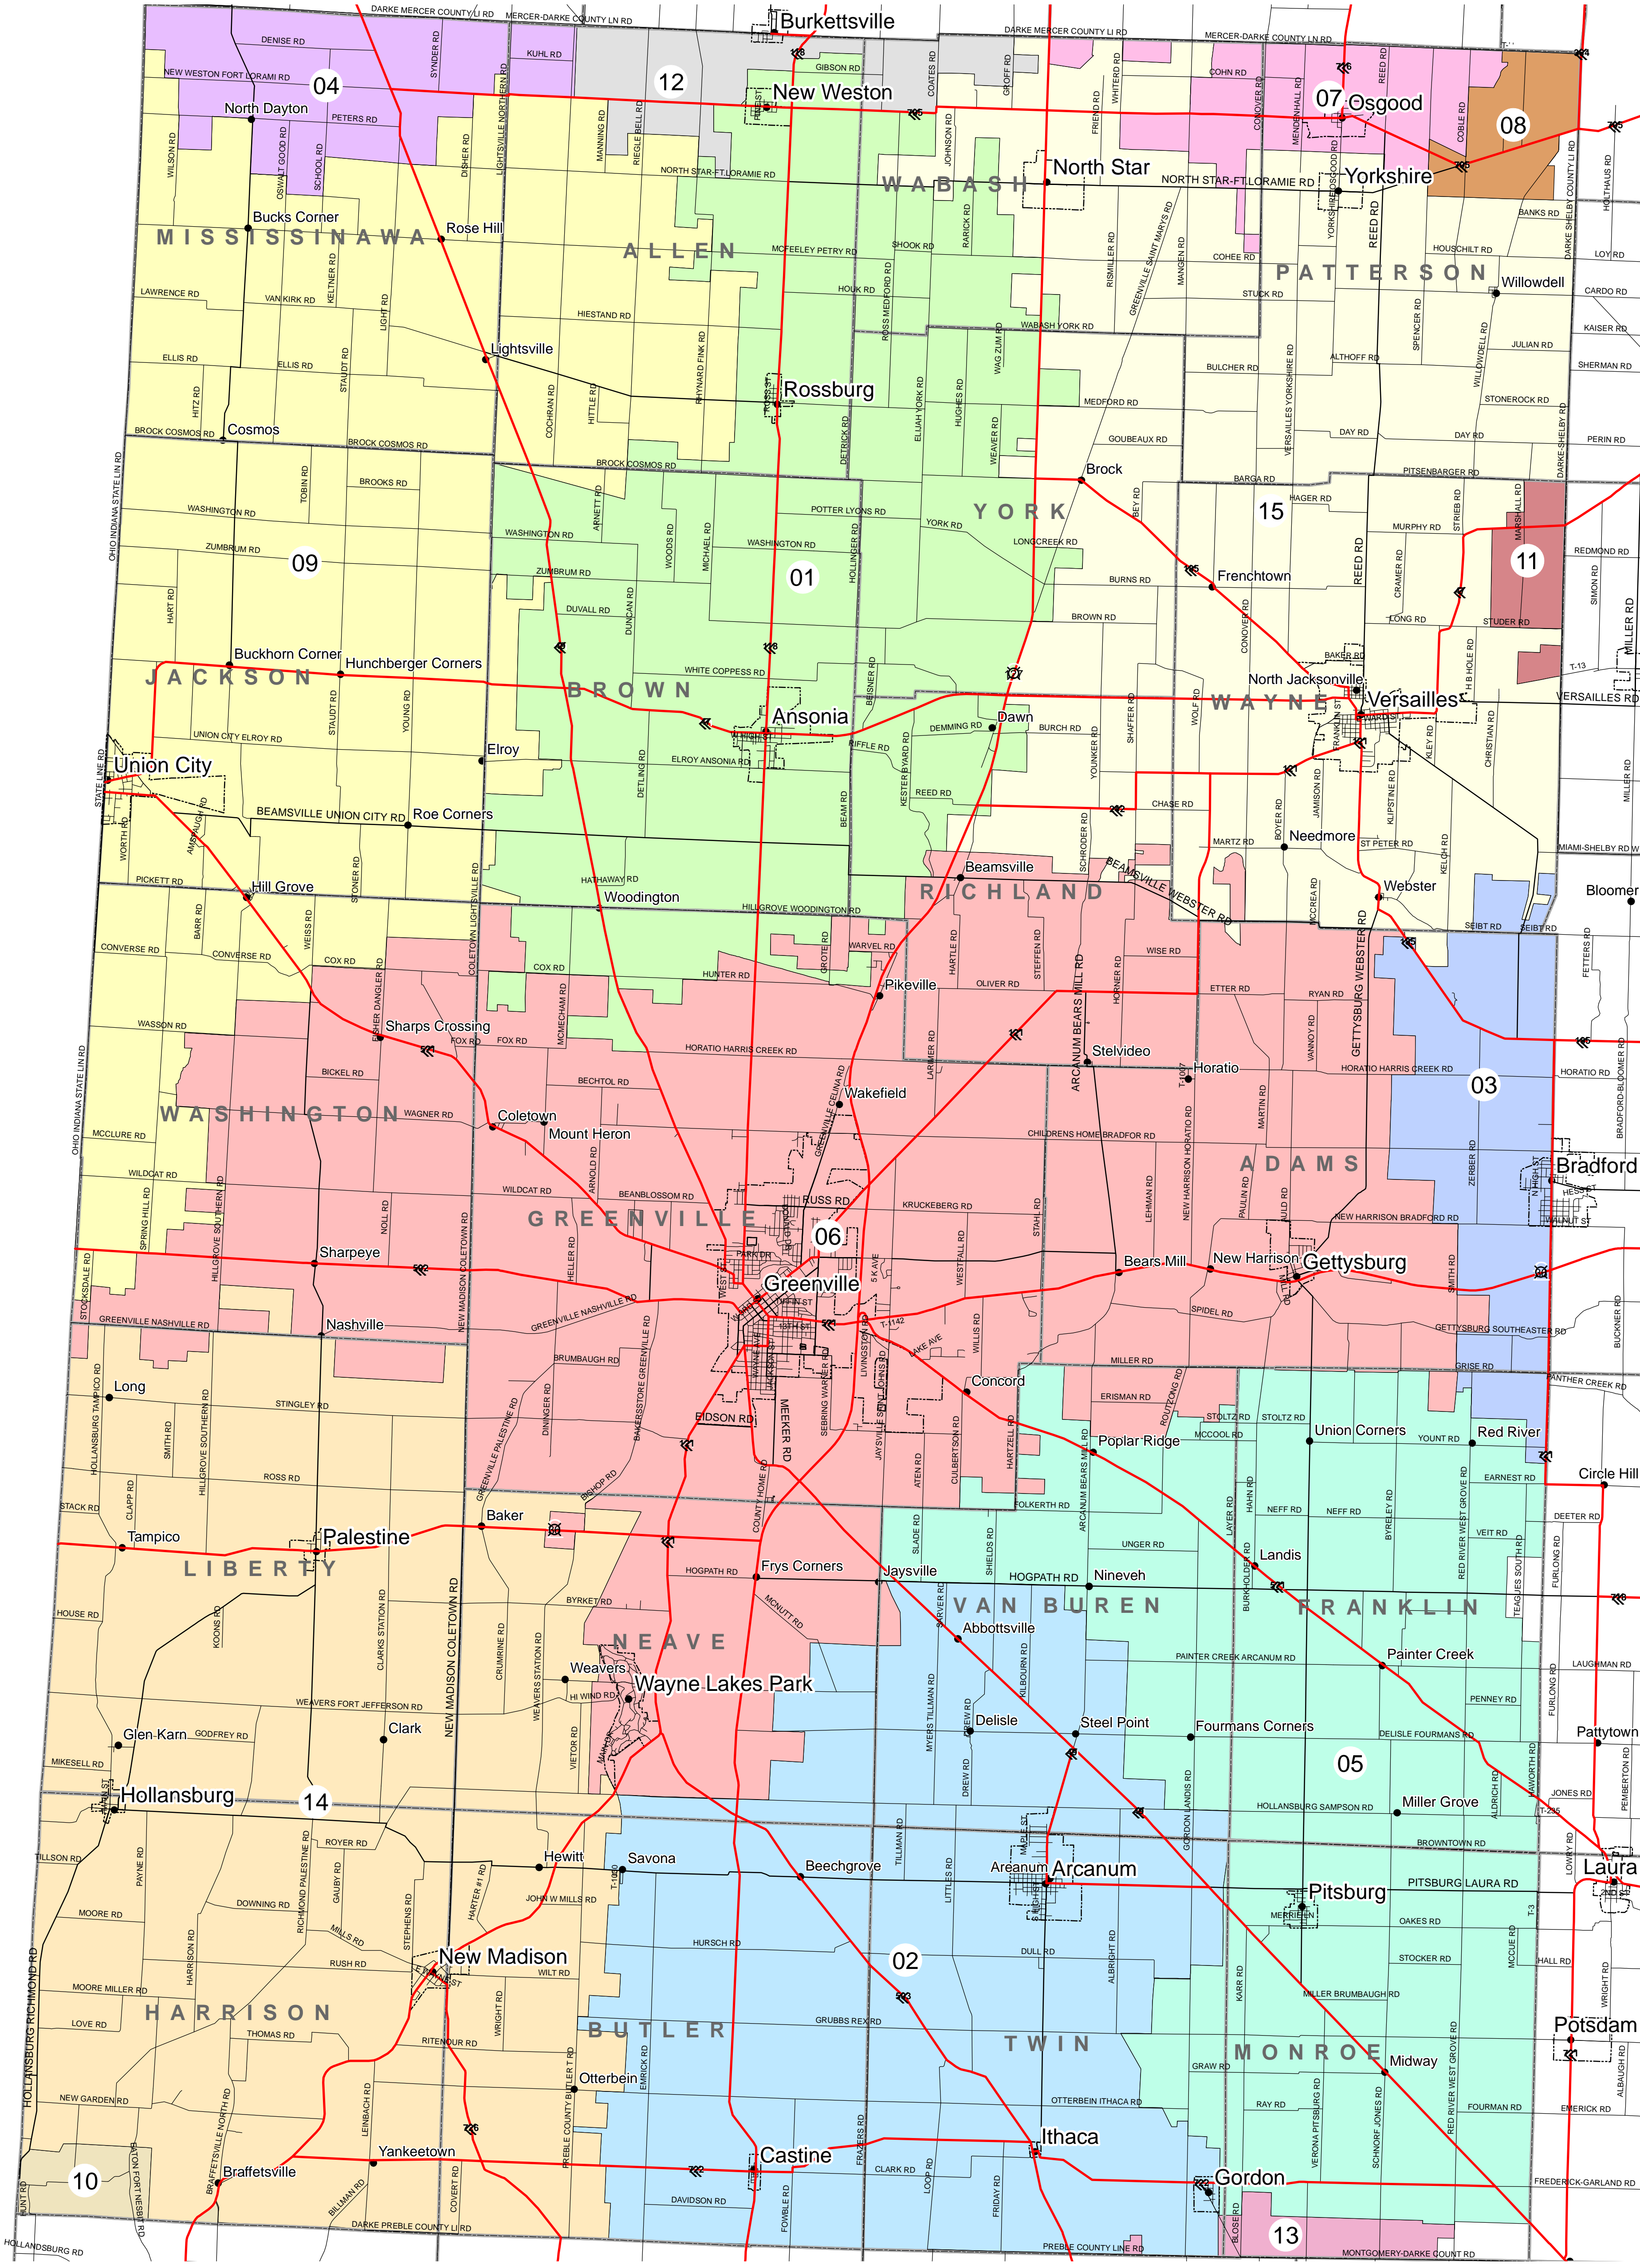

Darke County School Districts

	Interstate		01-ANSONIA LOCAL SD		06-GRENVILLE CITY SD		11-RUSSIA LOCAL SD
	Highway		02-ARCANUM BUTLER LOCAL SD		07-MARION LOCAL SD		12-ST HENRY CONSOLIDATED LOCAL SD
	Secondary Road		03-BRADFORD EX VILL SD		08-MINSTER LOCAL SD		13-TRI-COUNTY NORTH LOCAL SD
	Local Road		04-FORT RECOVERY LOCAL SD		09-MISSISSINAWA VALLEY LOCAL SD		14-TRI-VILLAGE LOCAL SD
	City Boundary		05-FRANKLIN-MONROE LOCAL SD		10-NATIONAL TRAIL LOCAL SD		15-VERSAILLES EX VILL SD
	Township Boundary						
	Places						

Public Utilities Commission of Ohio, 2007
 School district boundary line data last updated in 2004
 Source: Ohio Geographic Information System Service Center and Cleveland State University
 in partnership with the Ohio Department of Education