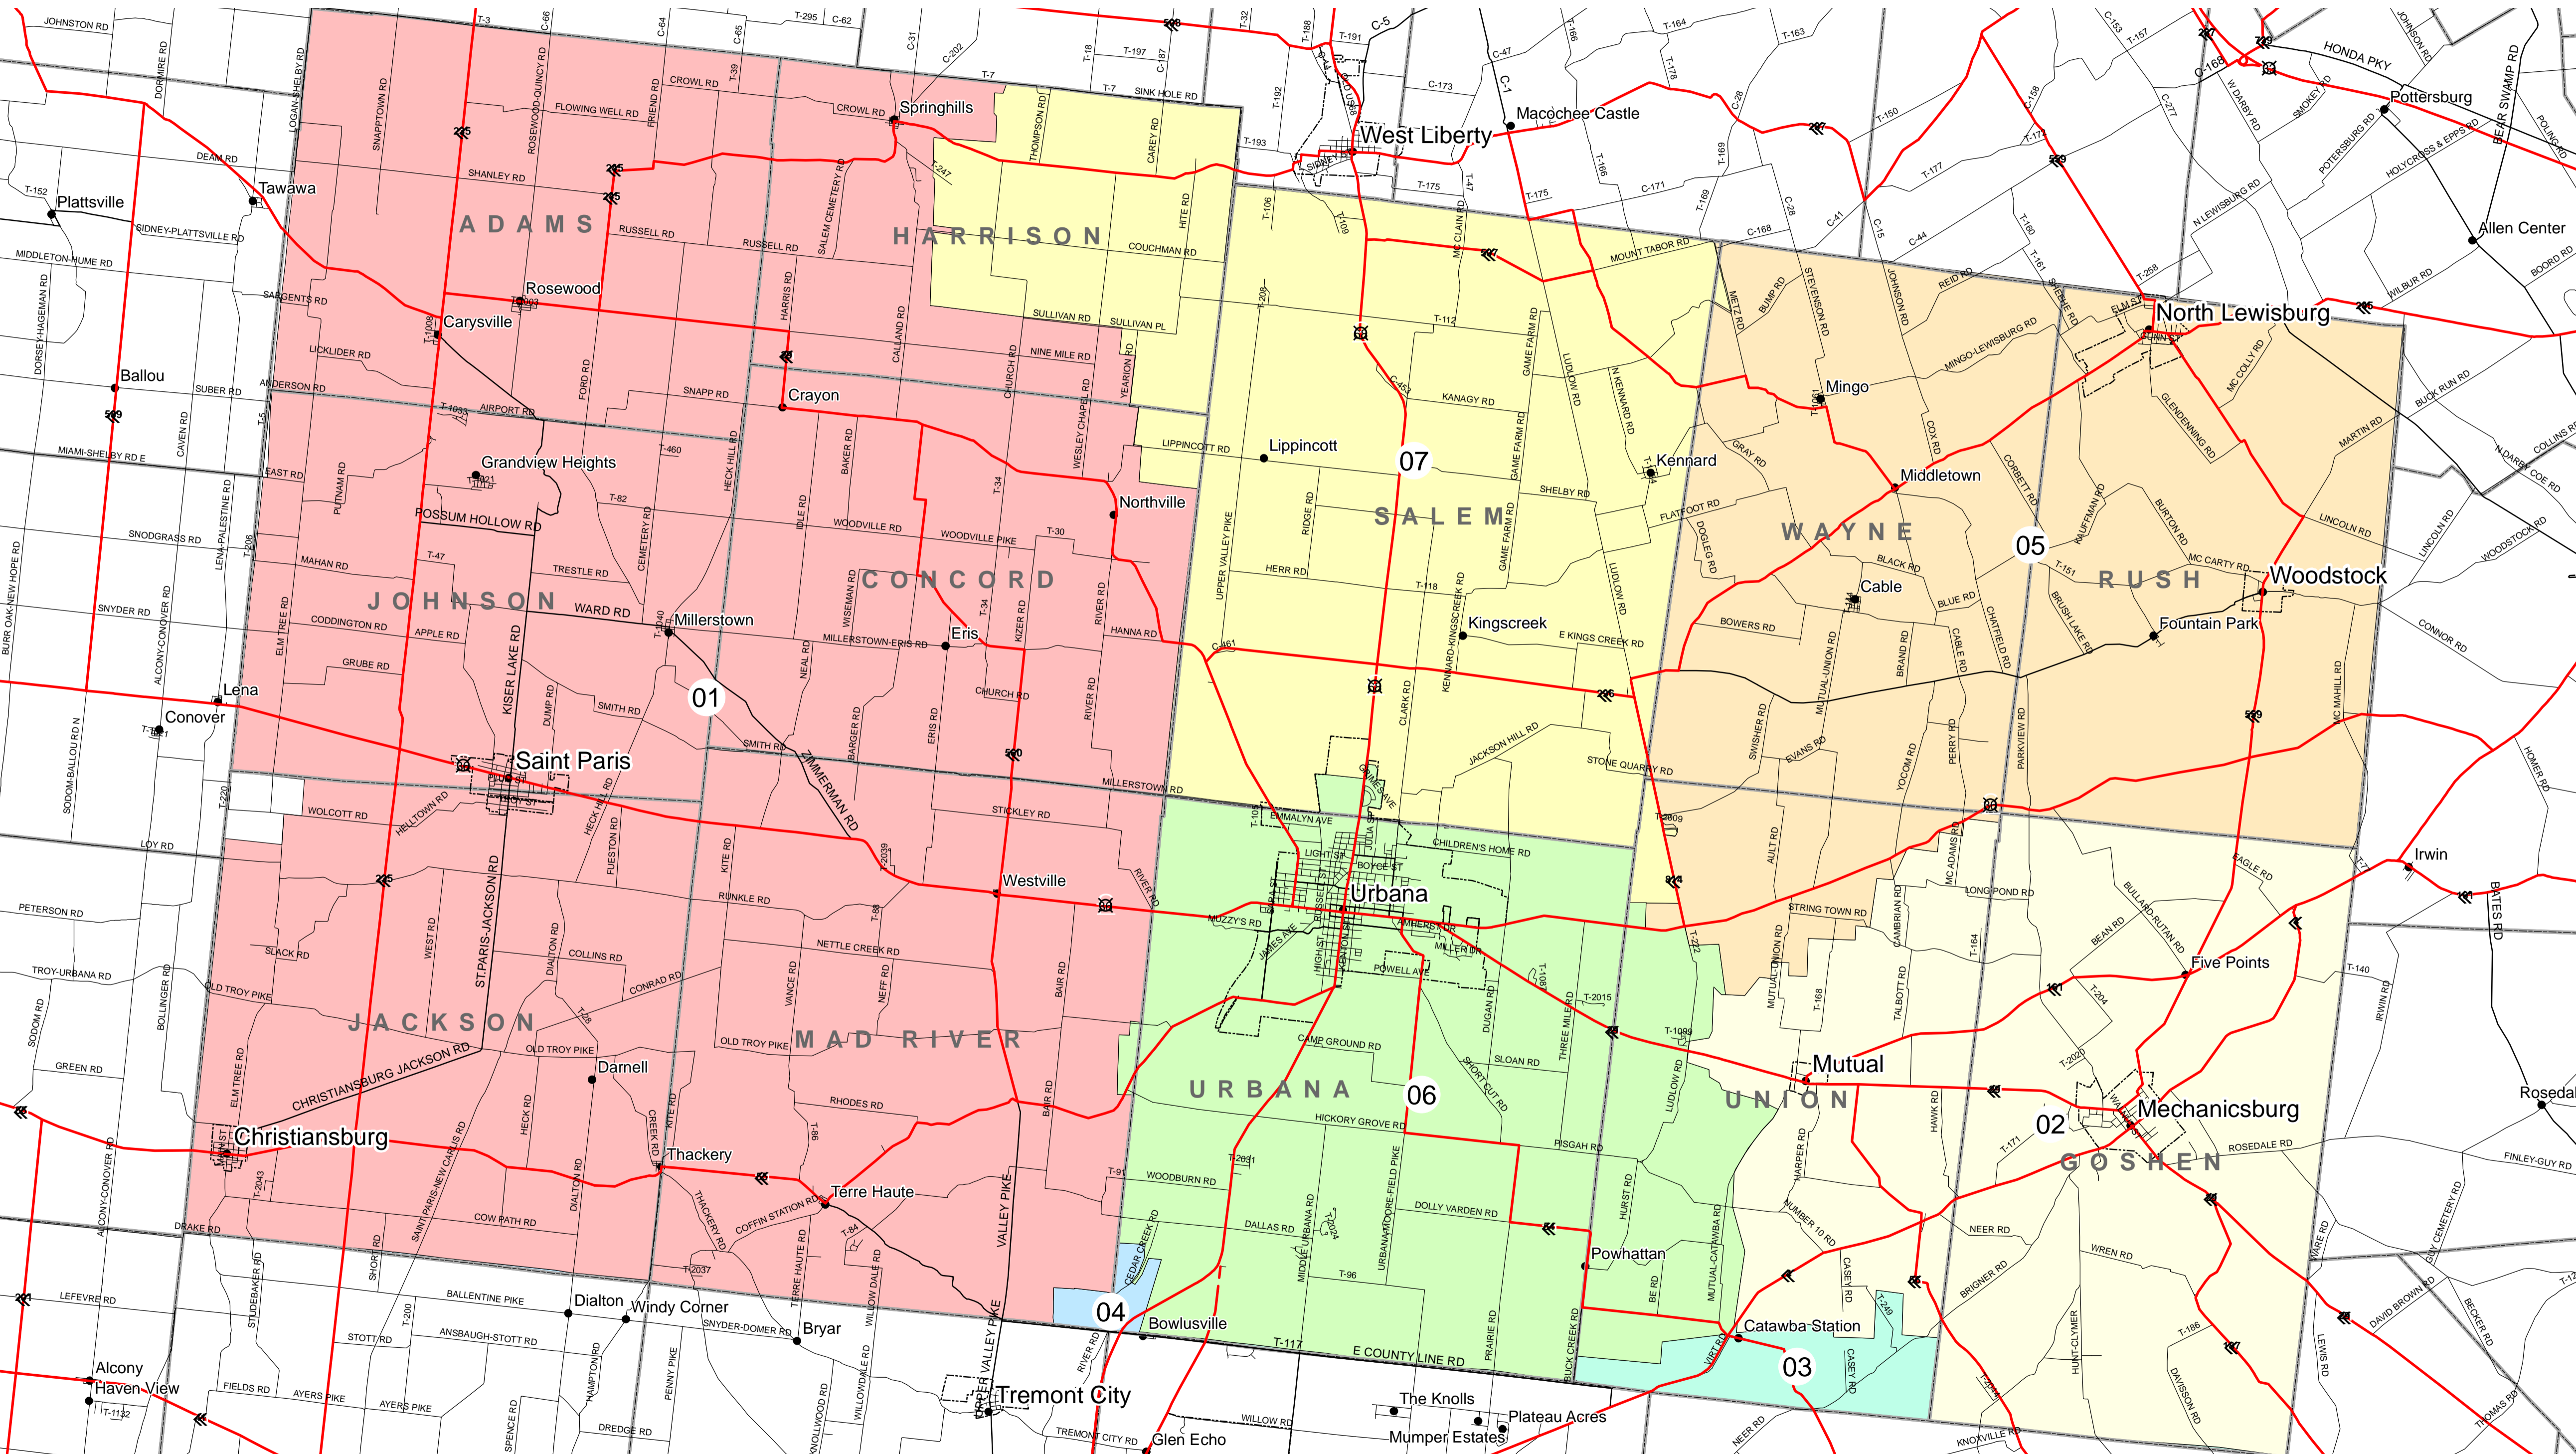

Champaign County School Districts

- Interstate
- Highway
- Secondary Road
- Local Road
- City Boundary
- Township Boundary
- Places
- 01-GRAHAM LOCAL SD
- 02-MECHANICSBURG EX VILL SD
- 03-NORTHEASTERN LOCAL SD
- 04-NORTHWESTERN LOCAL SD
- 05-TRIAD LOCAL SD
- 06-URBANA CITY SD
- 07-WEST LIBERTY-SALEM LOCAL SD

Public Utilities Commission of Ohio, 2007
 School district boundary line data last updated in 2004
 Source: Ohio Geographic Information System Service Center and Cleveland State University
 in partnership with the Ohio Department of Education