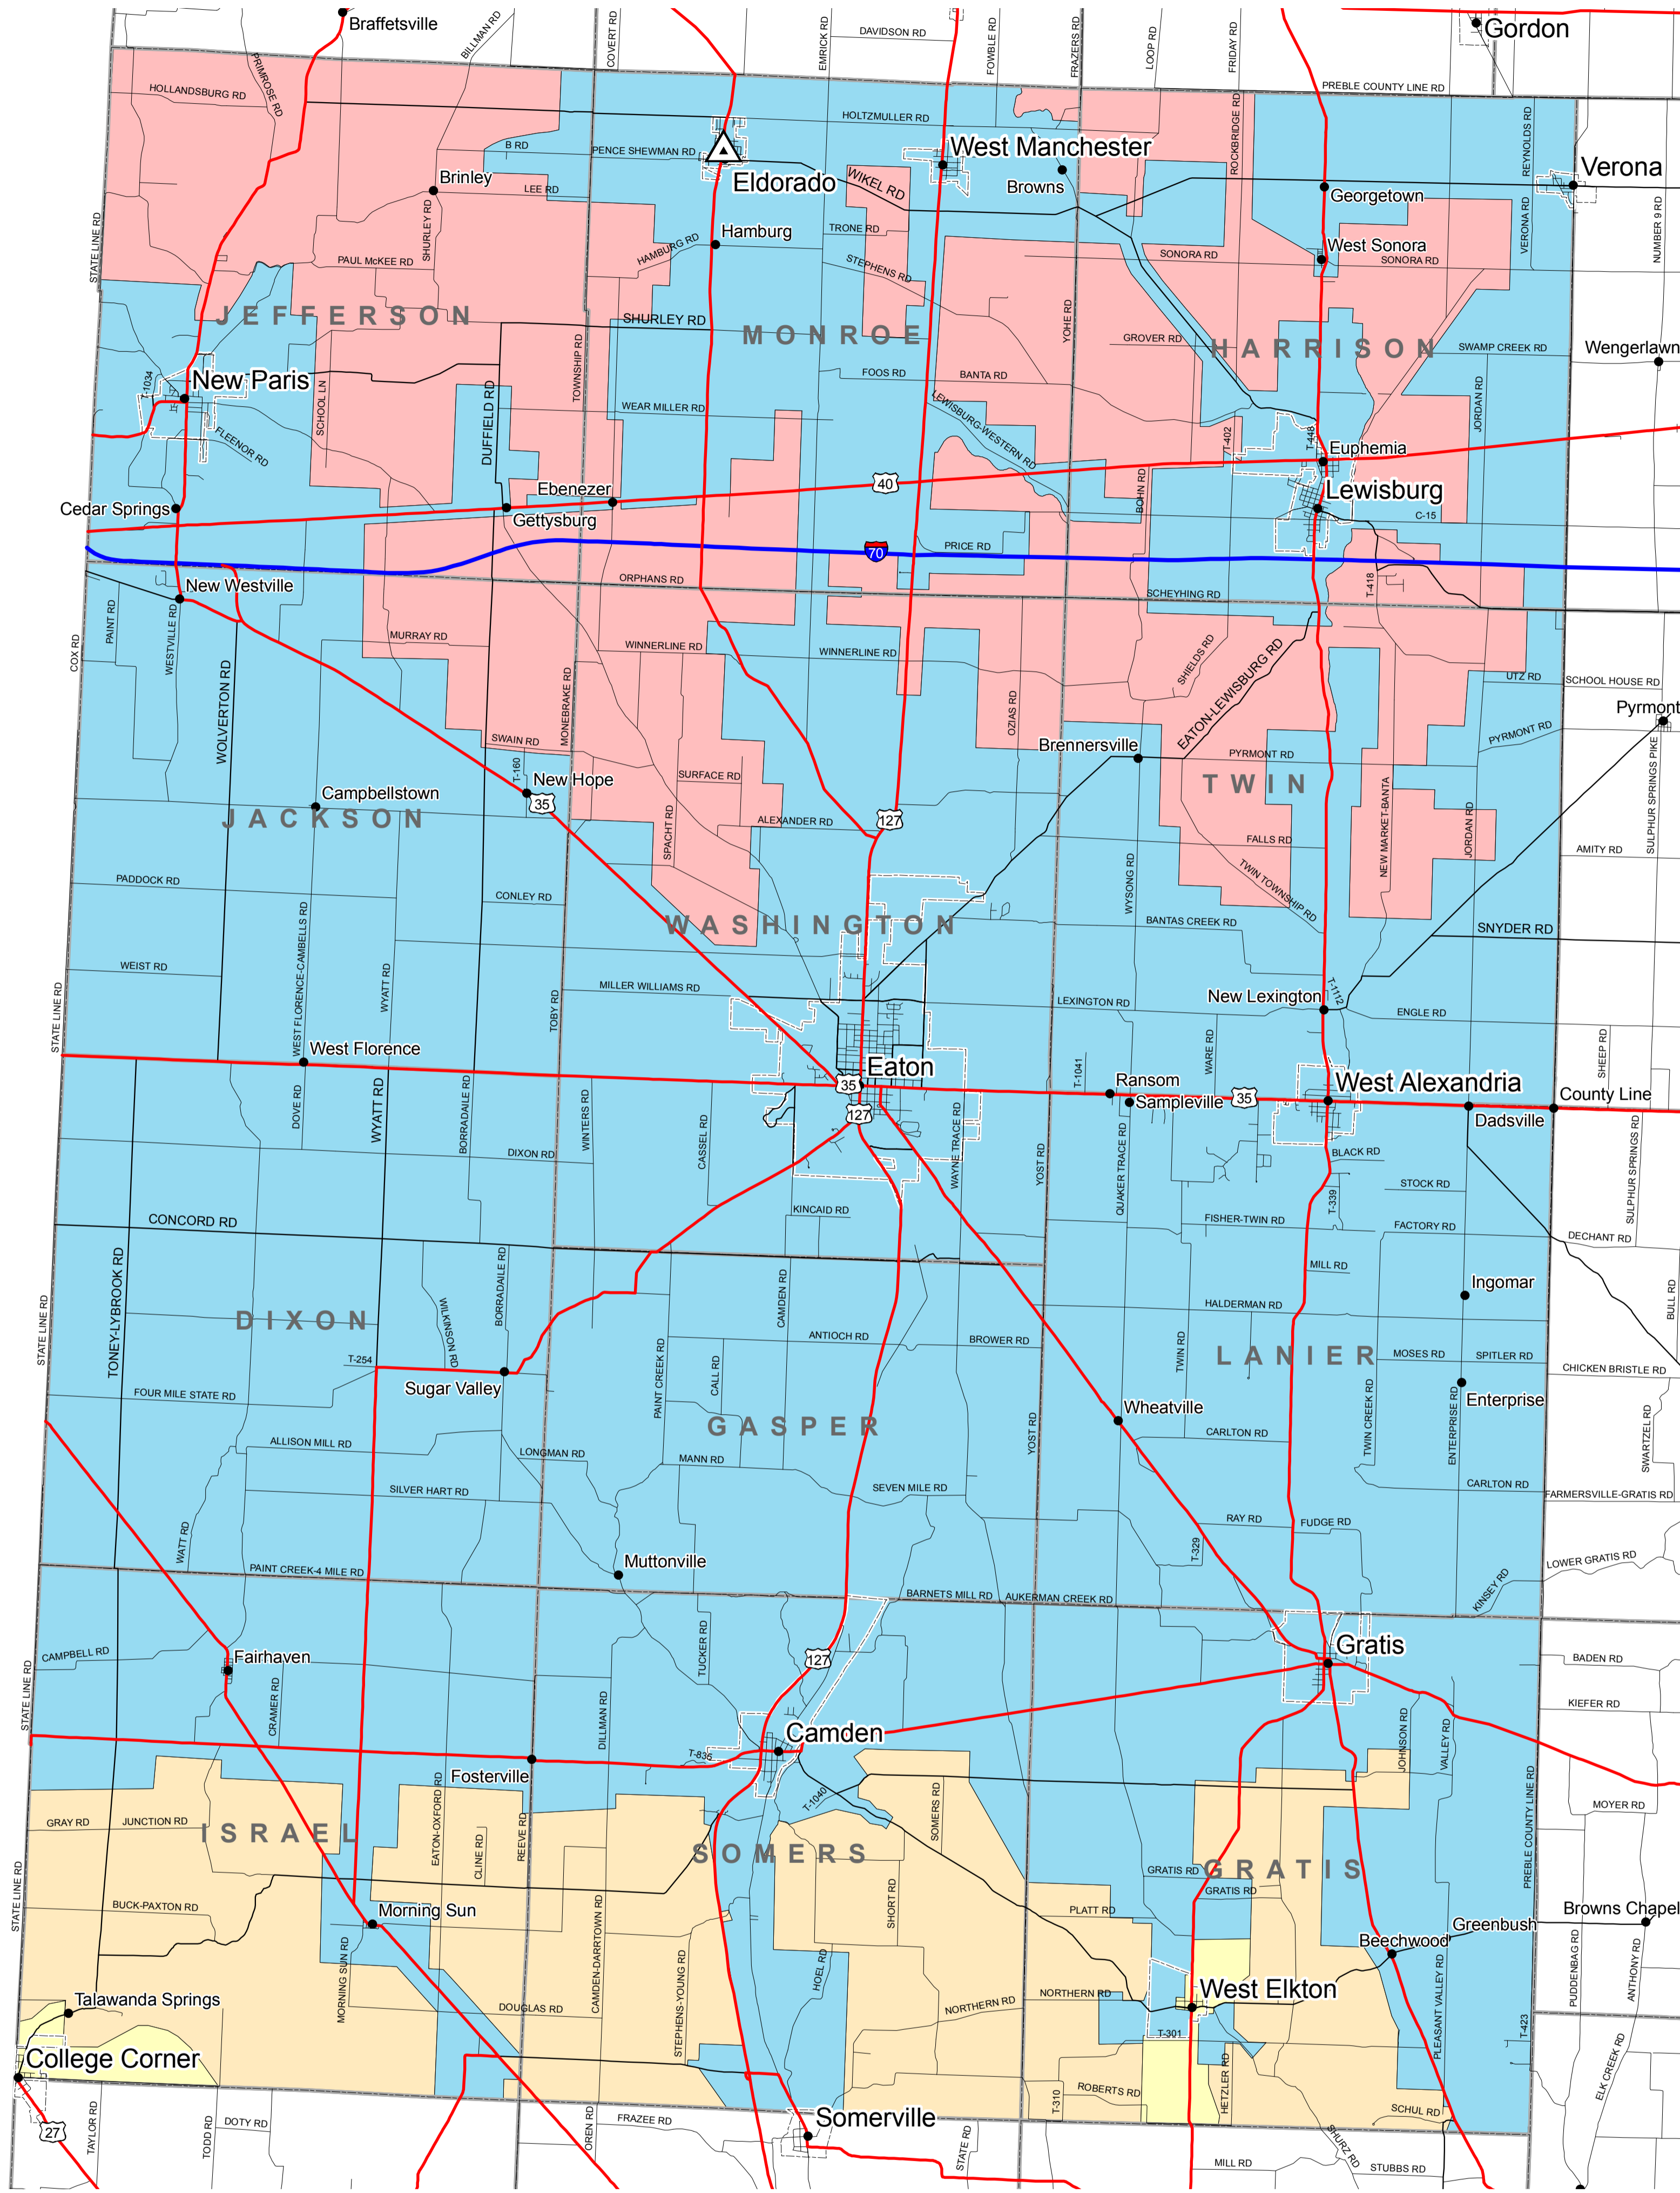

# PREBLE County Electric Service Areas

- Places
- Interstate
- Highway
- Secondary Road
- Local Road
- City Boundary
- Township Boundary
- Butler REA
- Duke Energy Ohio
- Darke REA
- Dayton Power & Light
- Municipal Power Location