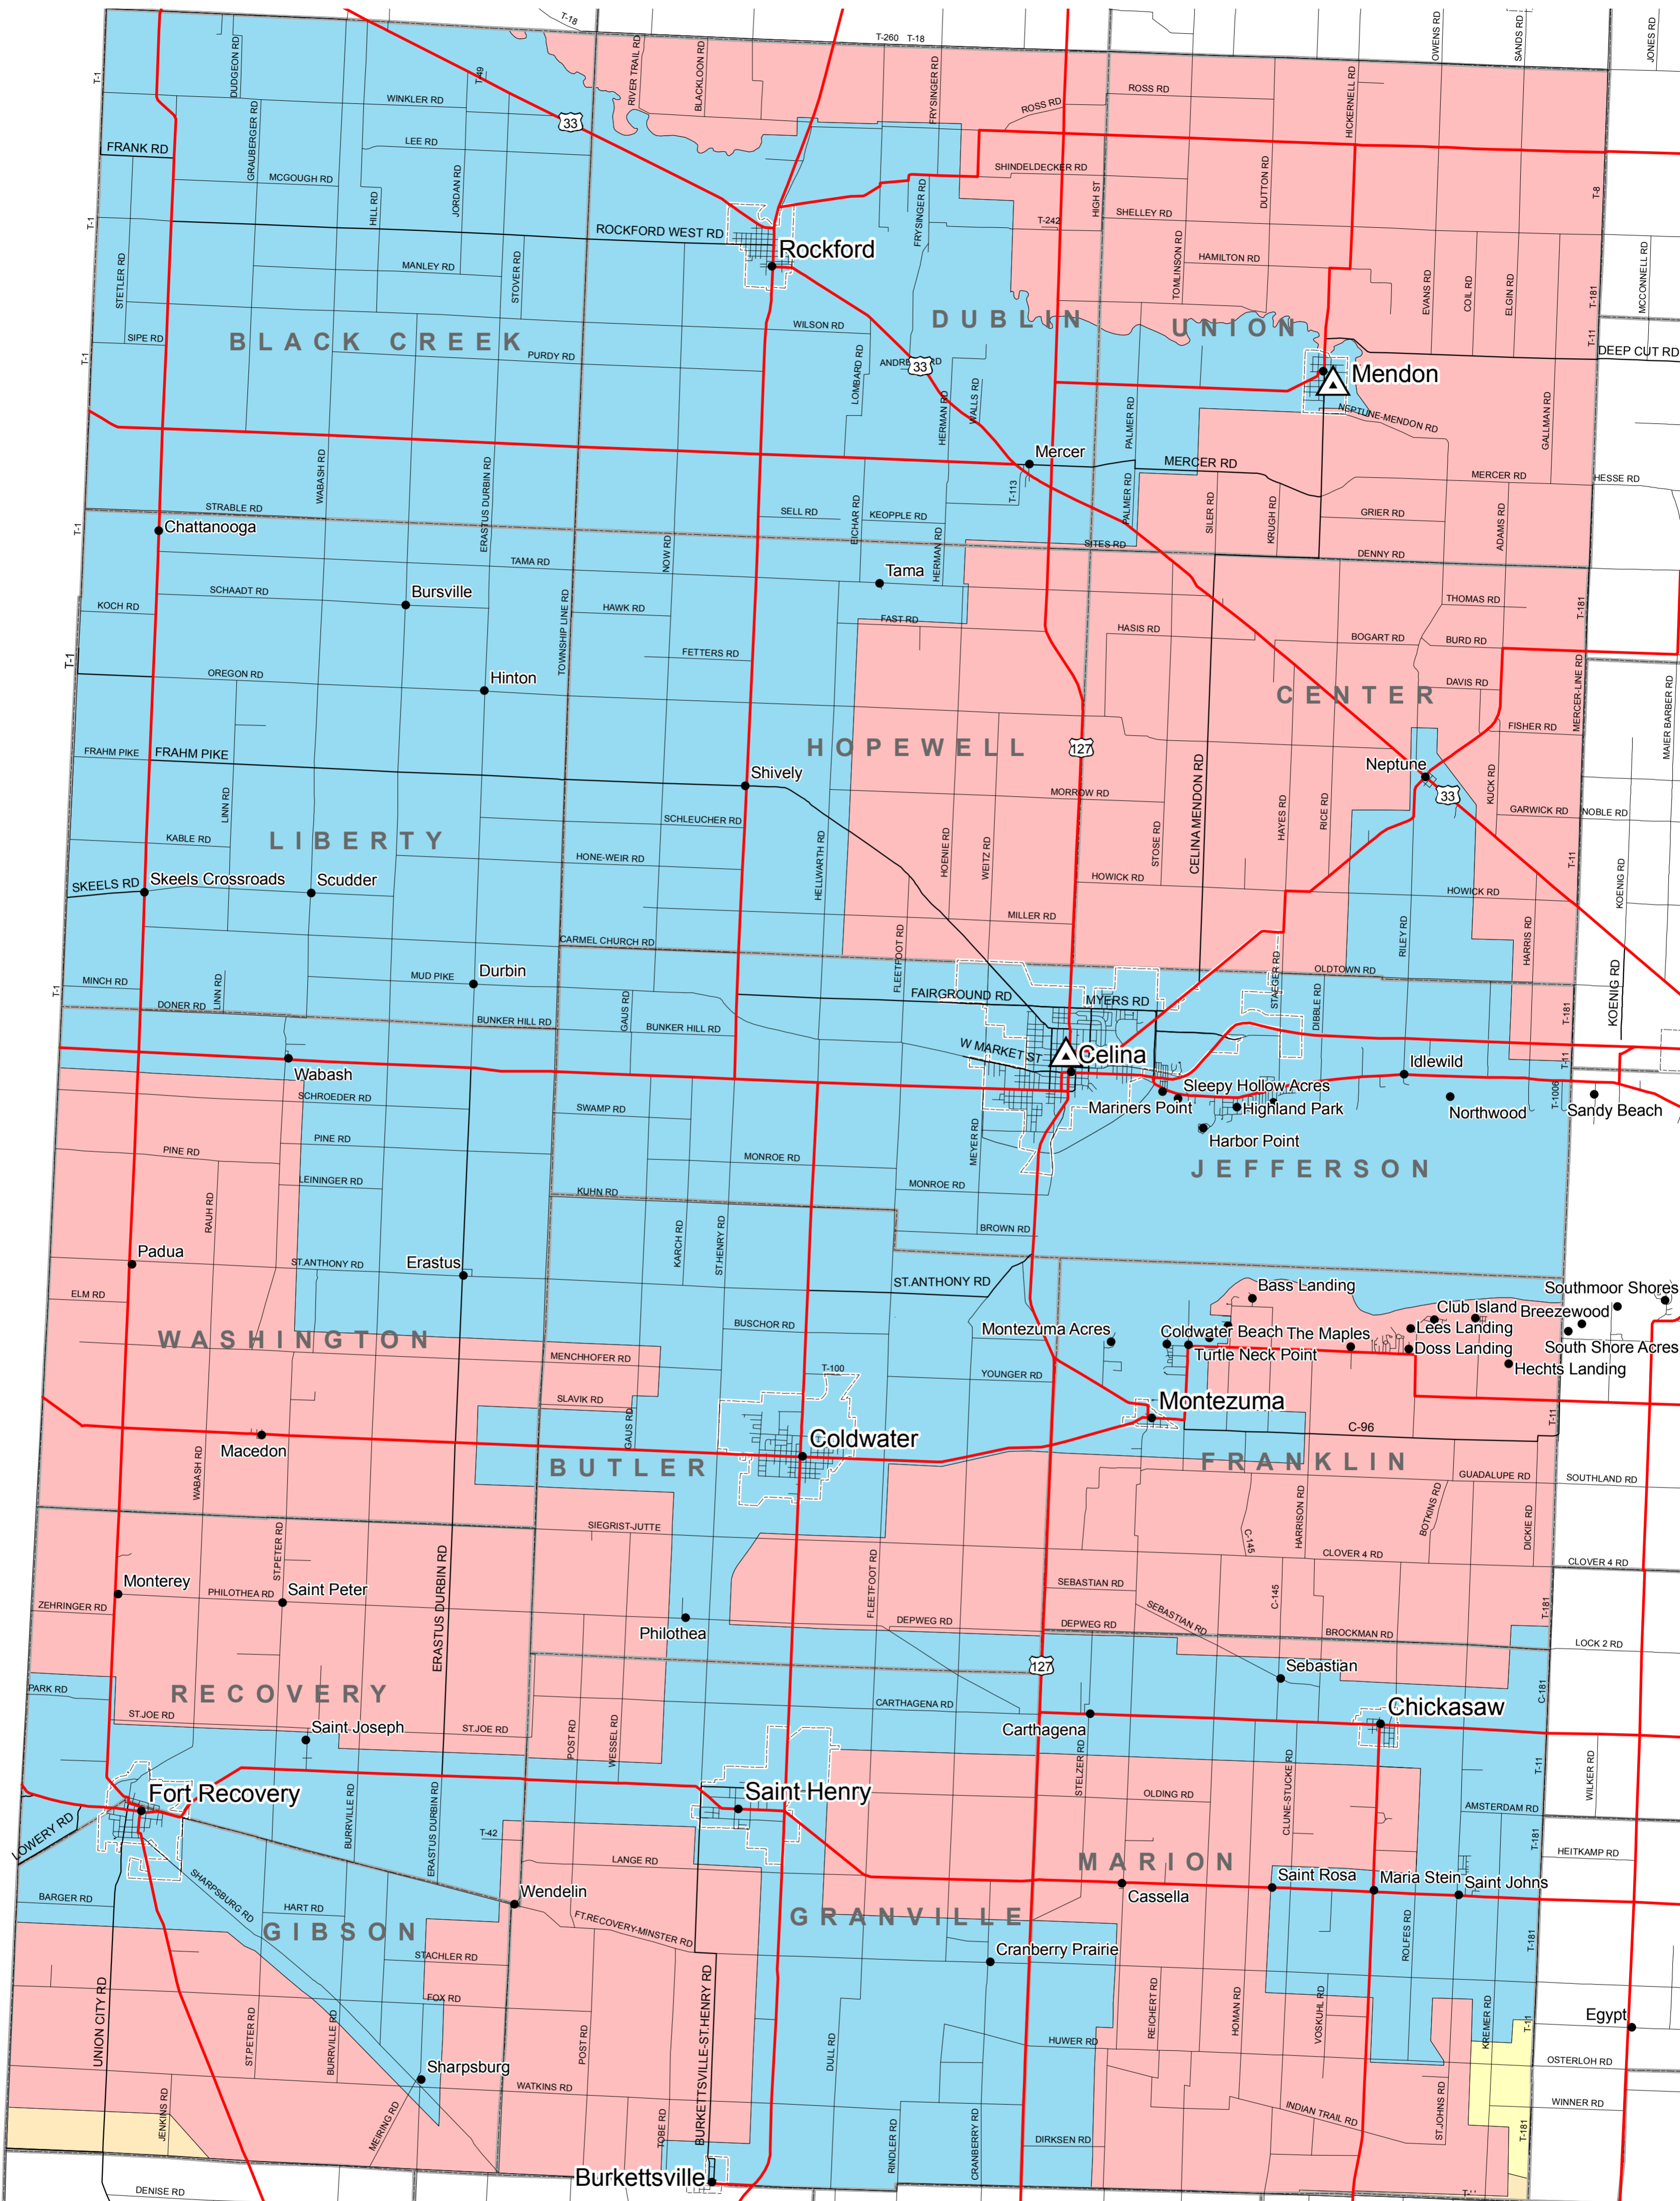

# MERCER County Electric Service Areas

- Places
- Interstate
- Highway
- Secondary Road
- Local Road
- City Boundary
- Township Boundary
- Darke REA
- Dayton Power & Light
- Midwest REA
- Pioneer REA
- Municipal Power Location