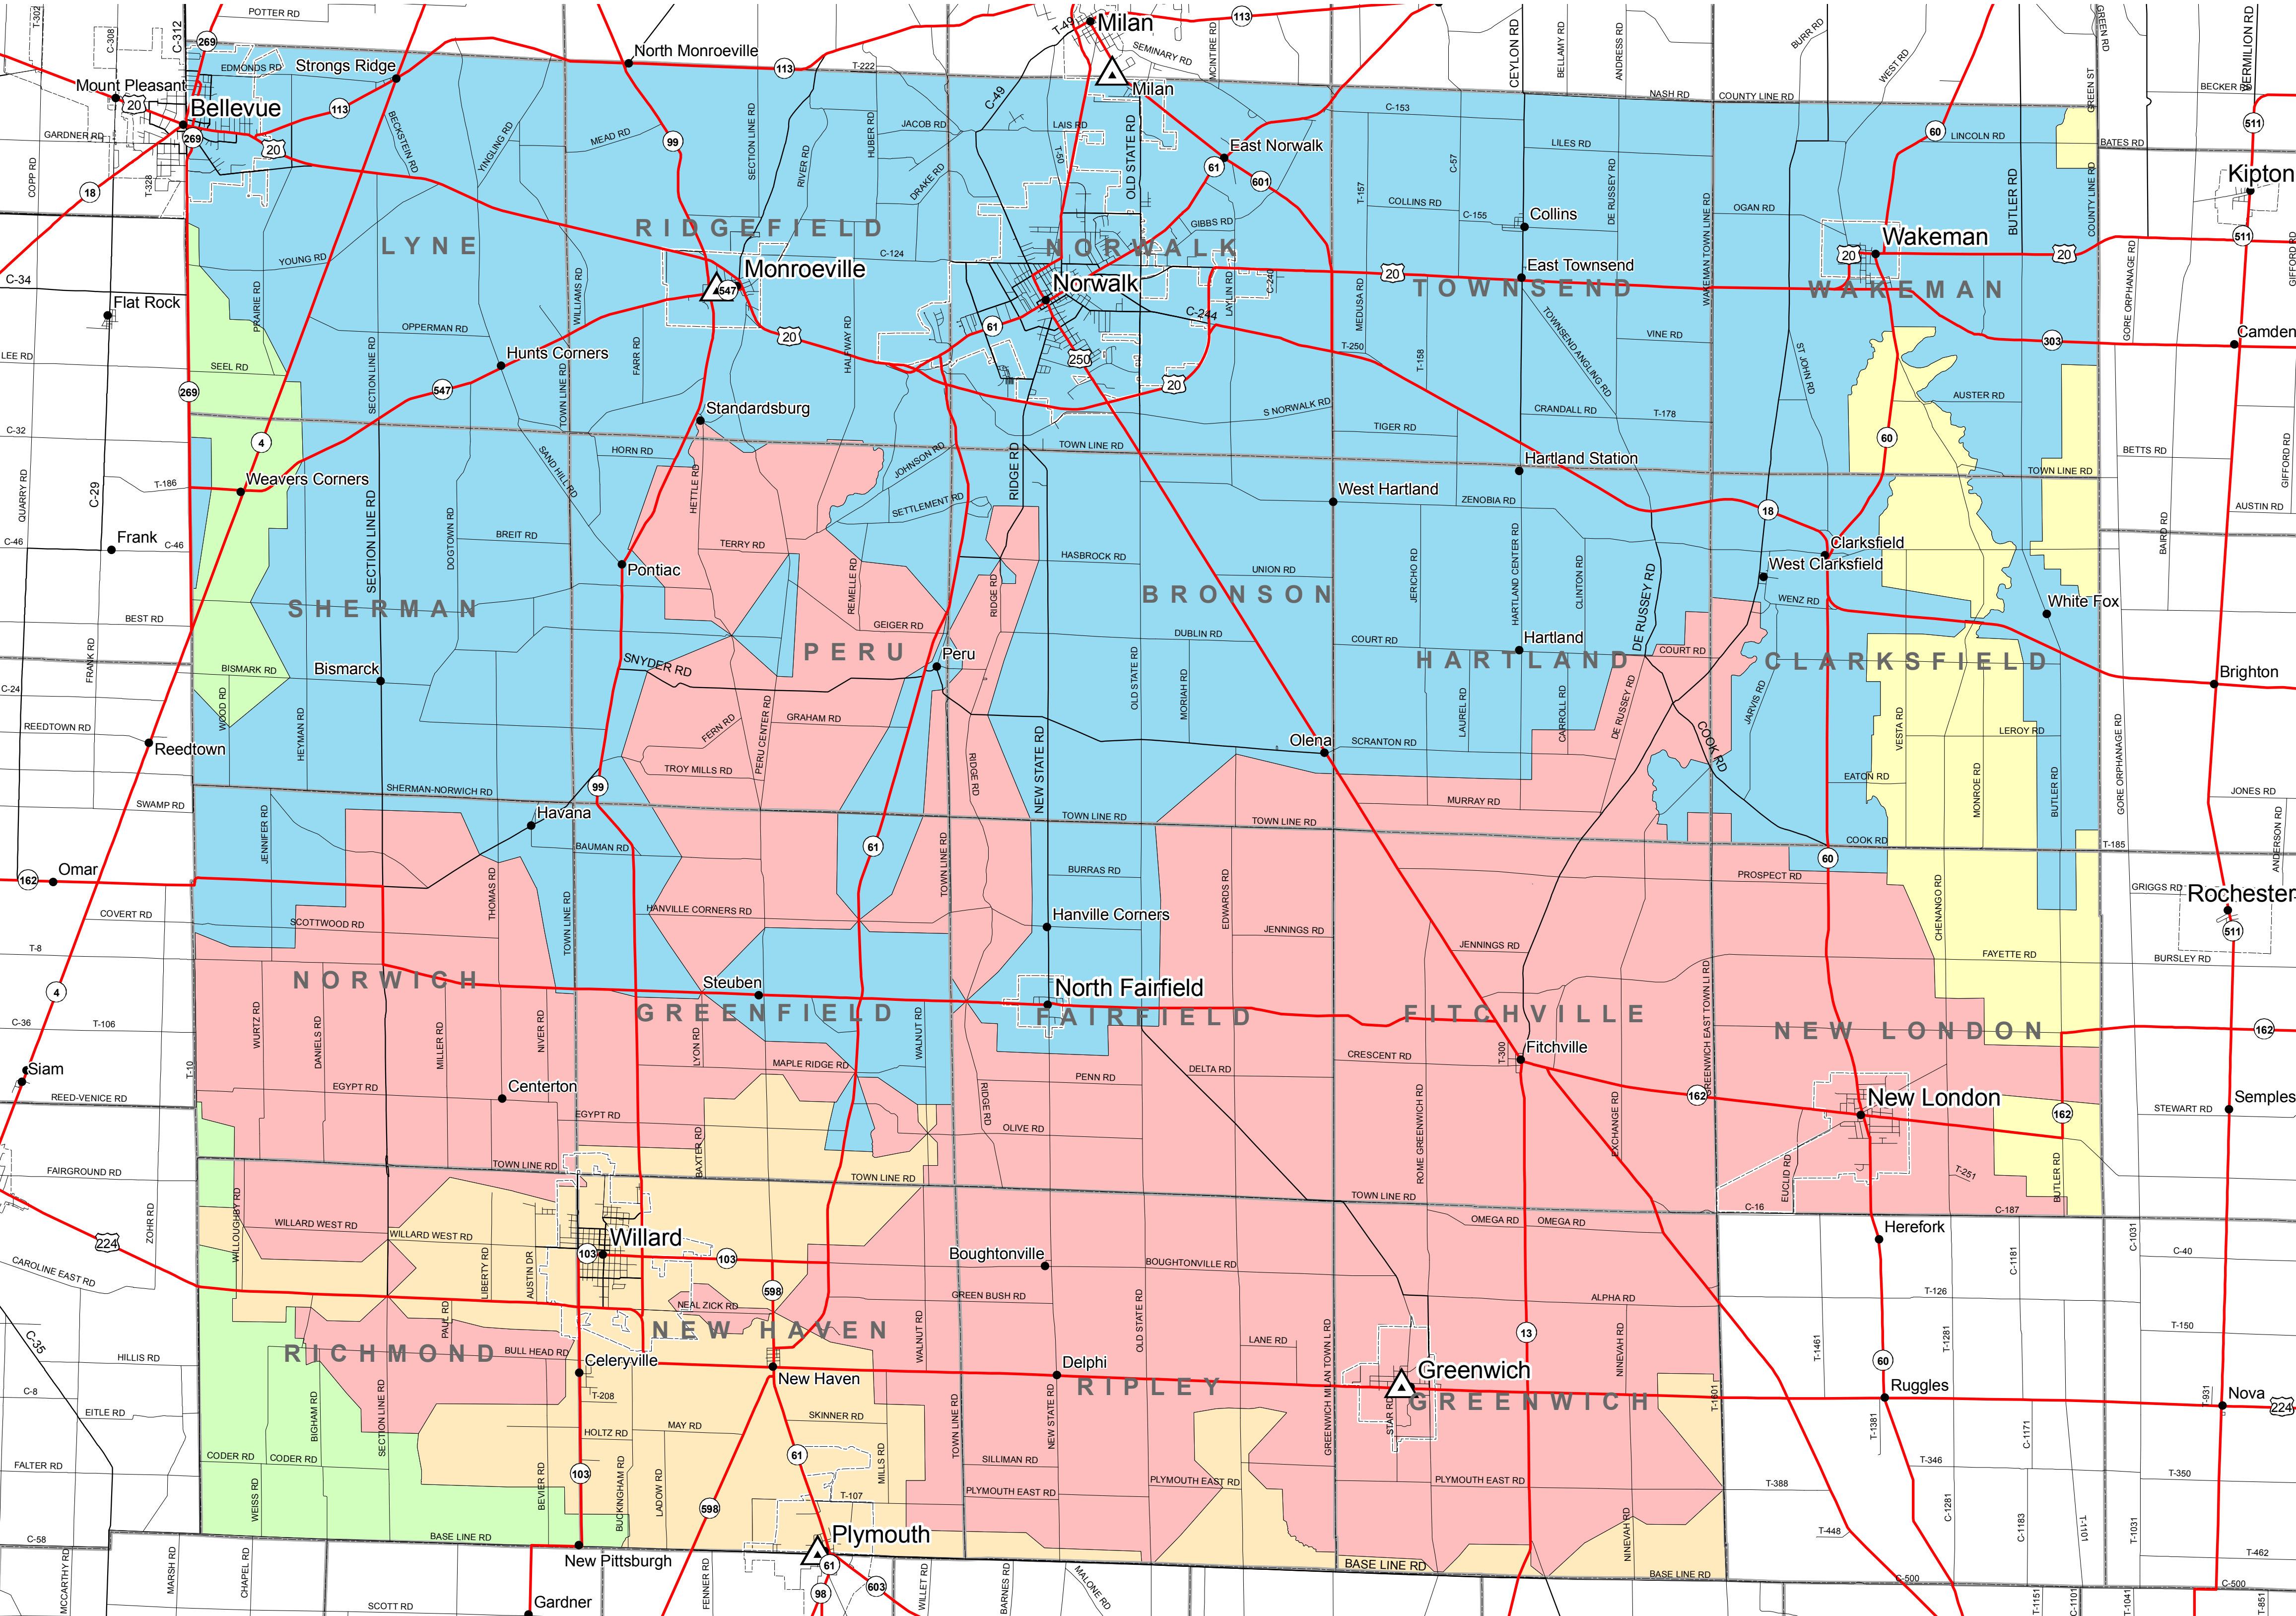

HURON County Electric Service Areas

- Places
- Interstate
- Highway
- Secondary Road
- Local Road
- City Boundary
- Township Boundary
- Firelands REA
- Lorain-Medina REA
- North Central REA
- Ohio Edison
- Ohio Power
- ▲ Municipal Power Location