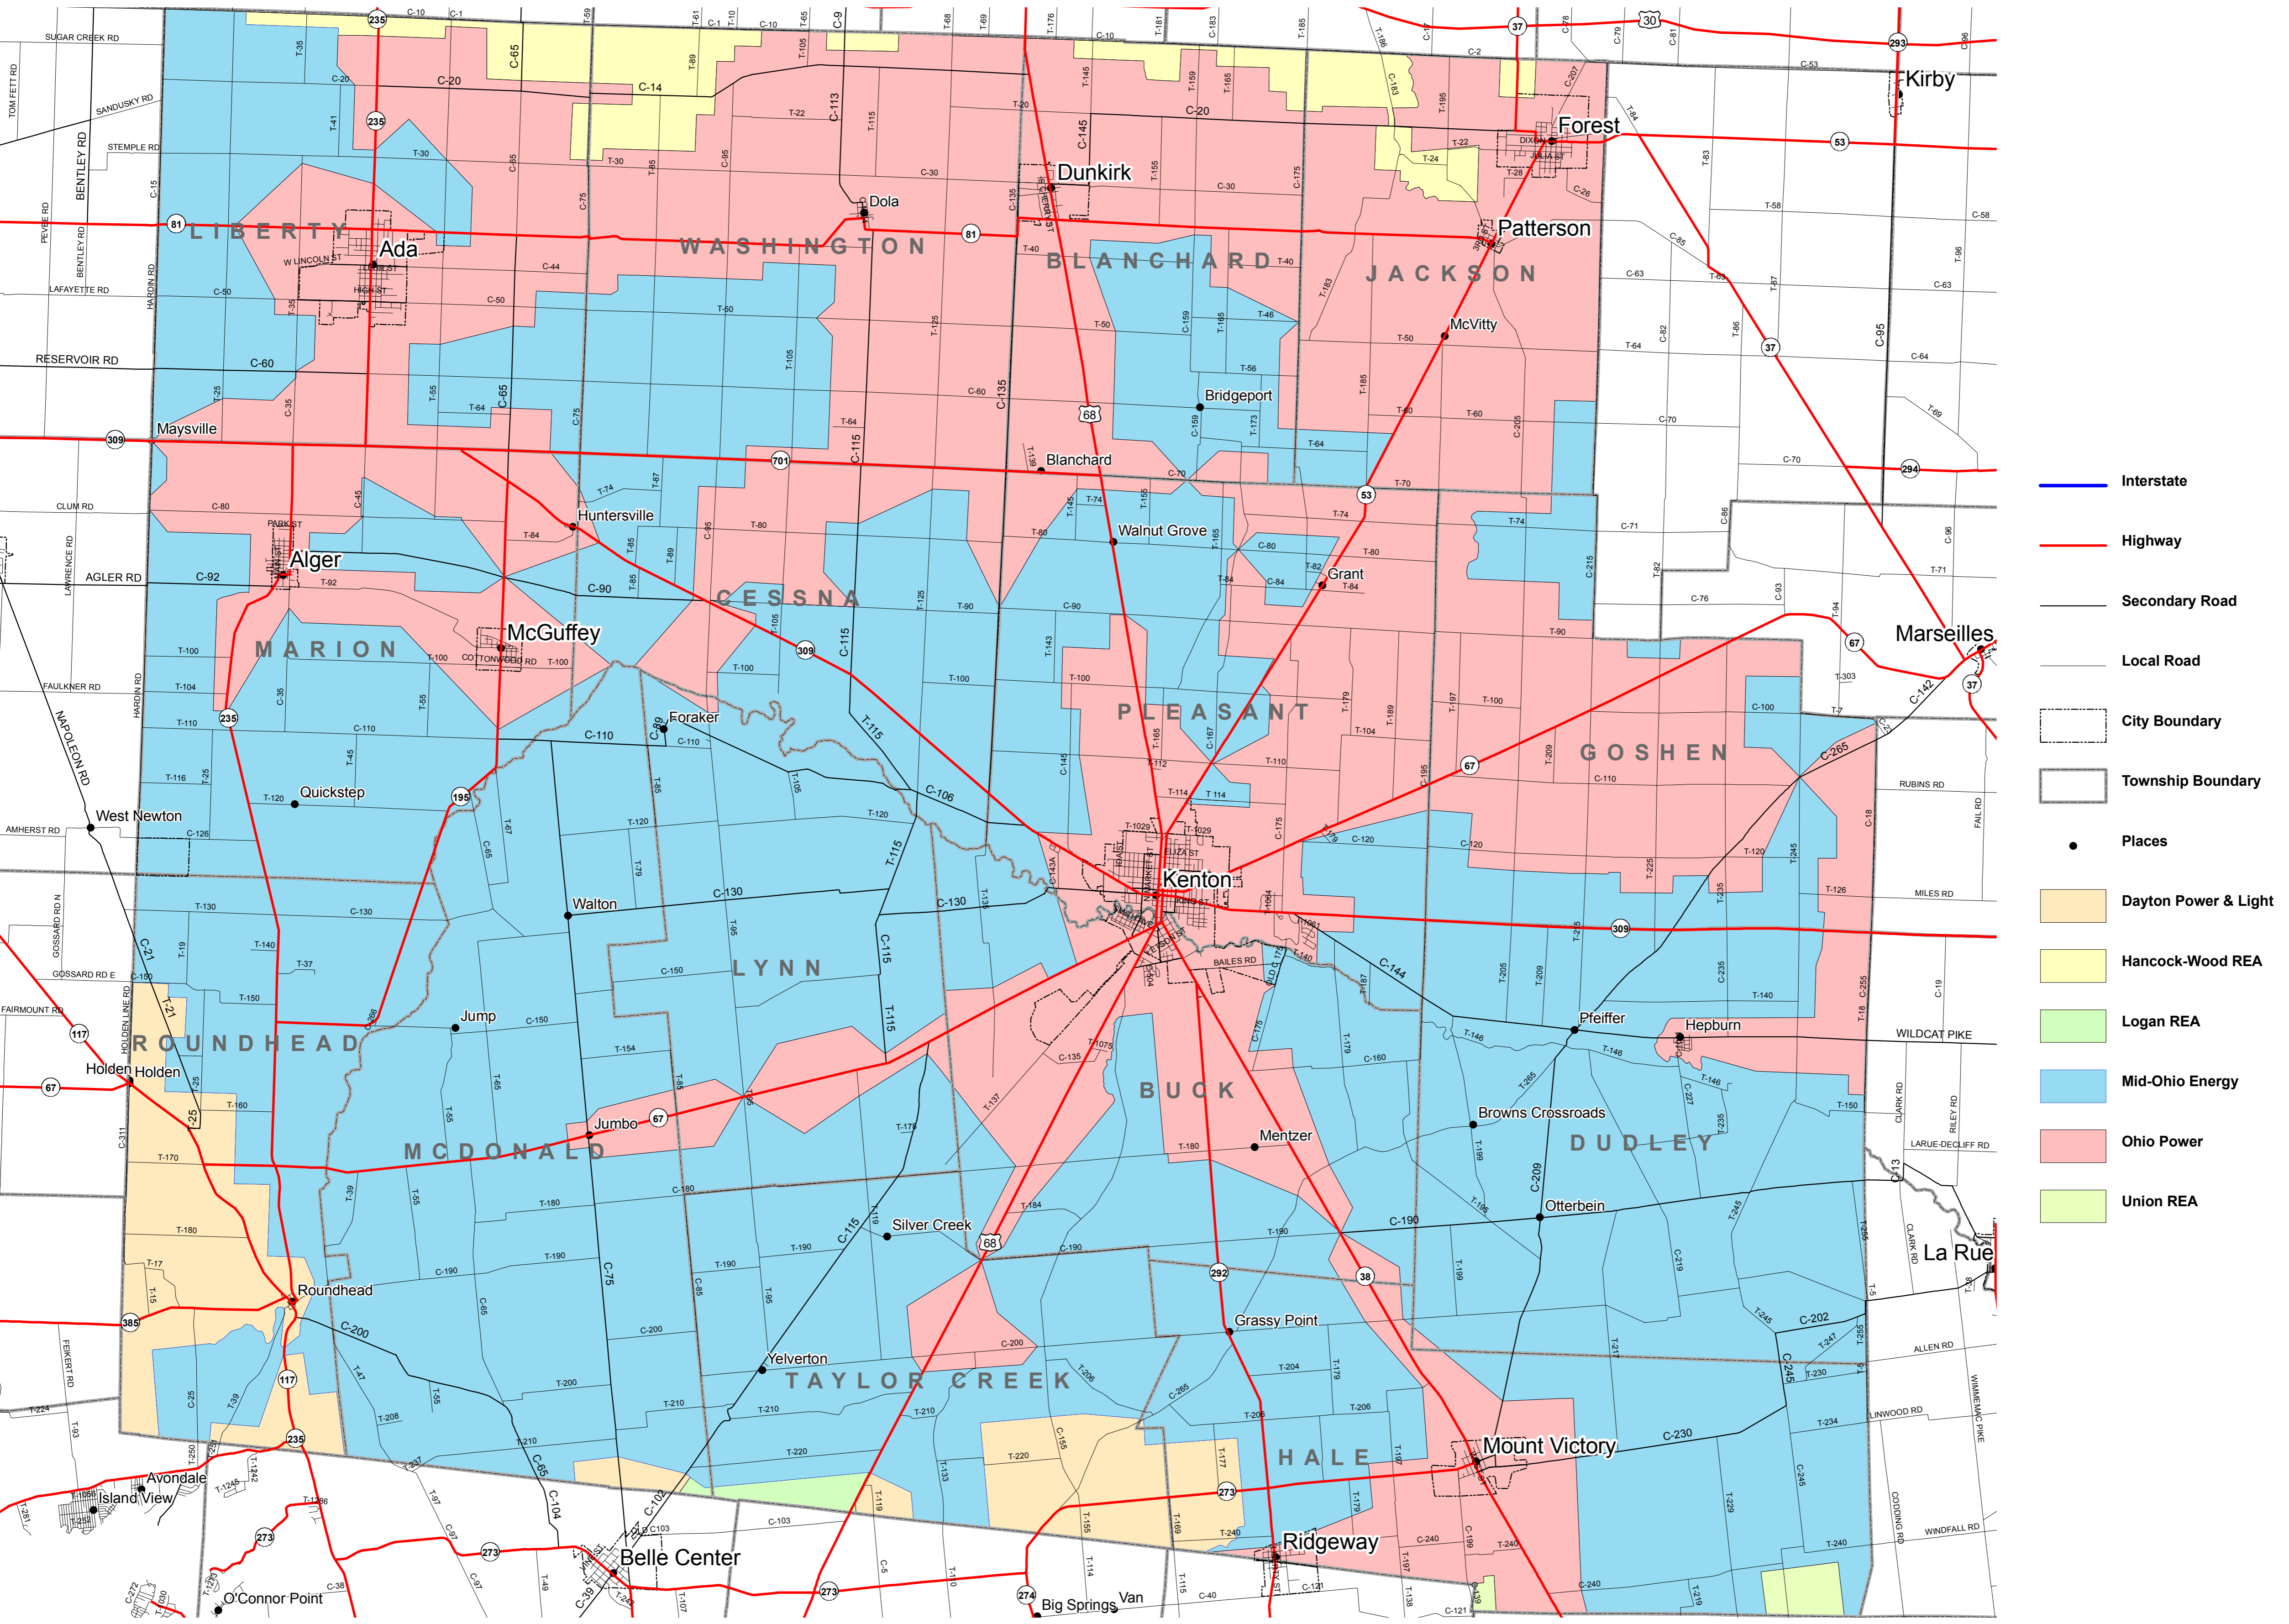

HARDIN County Electric Service Areas

- Interstate
- Highway
- Secondary Road
- Local Road
- City Boundary
- Township Boundary
- Places
- Dayton Power & Light
- Hancock-Wood REA
- Logan REA
- Mid-Ohio Energy
- Ohio Power
- Union REA

0 1.25 2.5 5 Miles