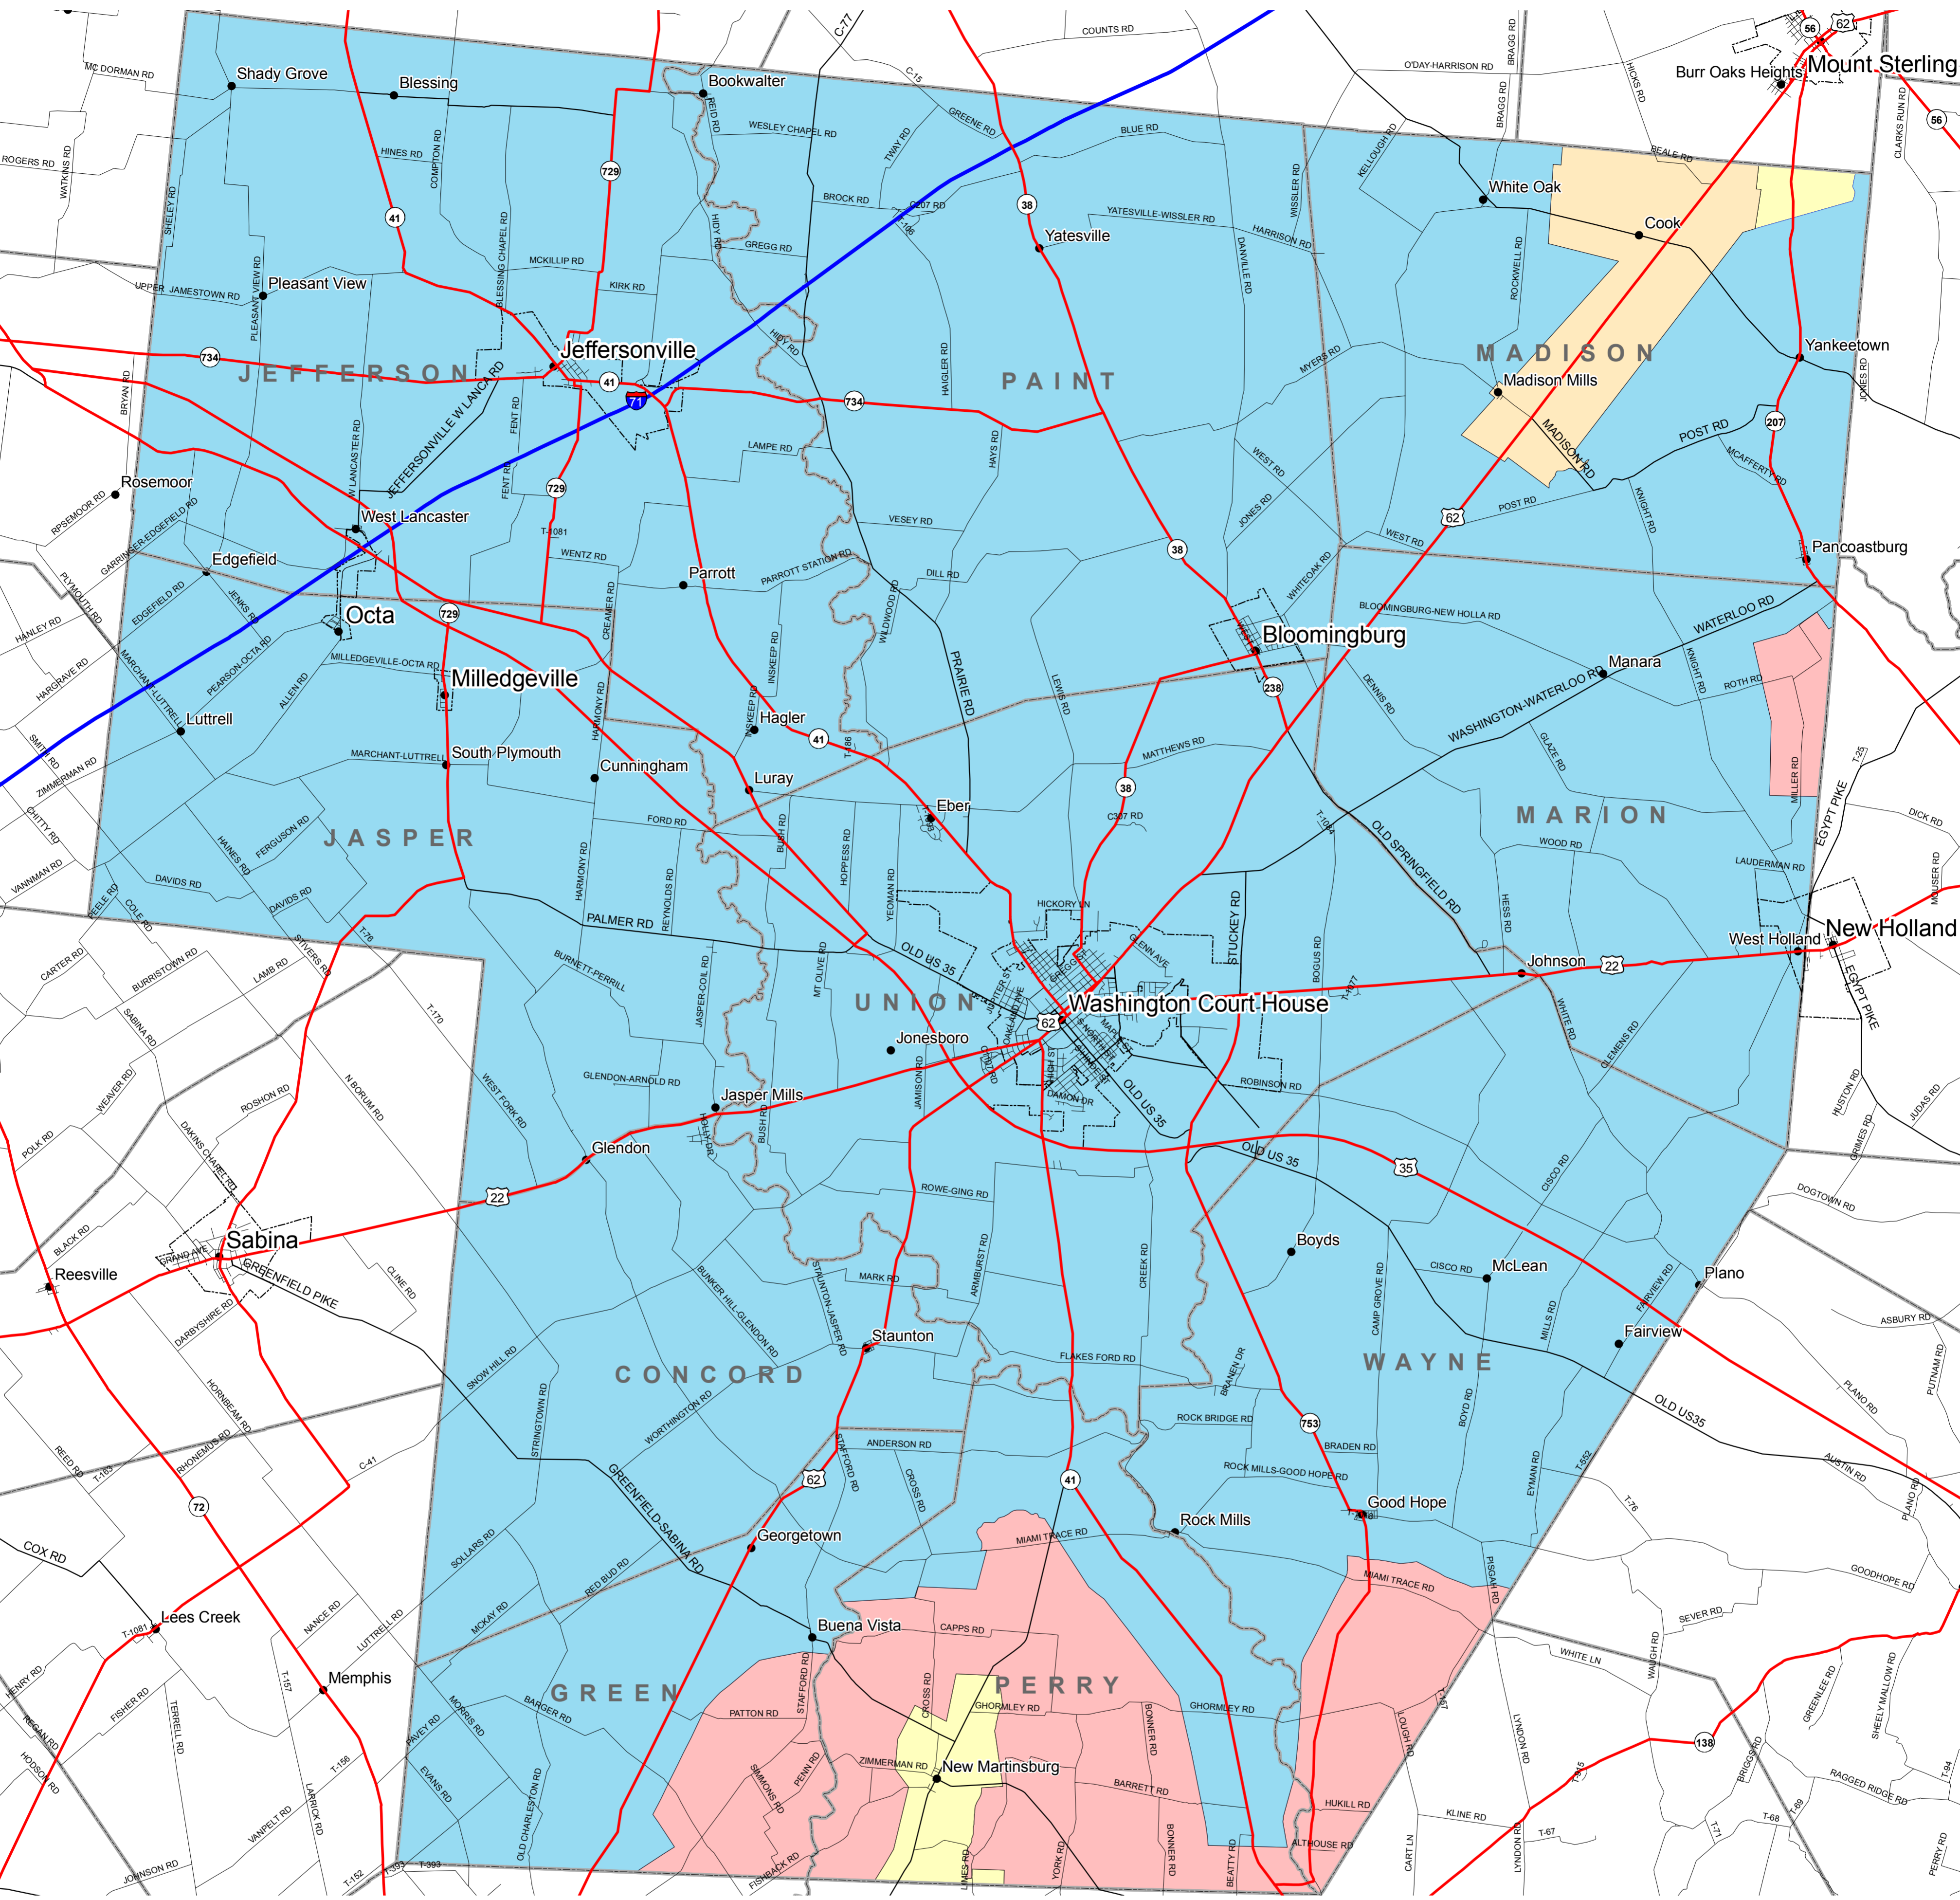

FAYETTE County Electric Service Areas

-  Interstate
-  Highway
-  Secondary Road
-  Local Road
-  City Boundary
-  Township Boundary
-  Places

-  Columbus Southern Power
-  Dayton Power & Light
-  Ohio Edison
-  South Central REA

0 1.25 2.5 5 Miles