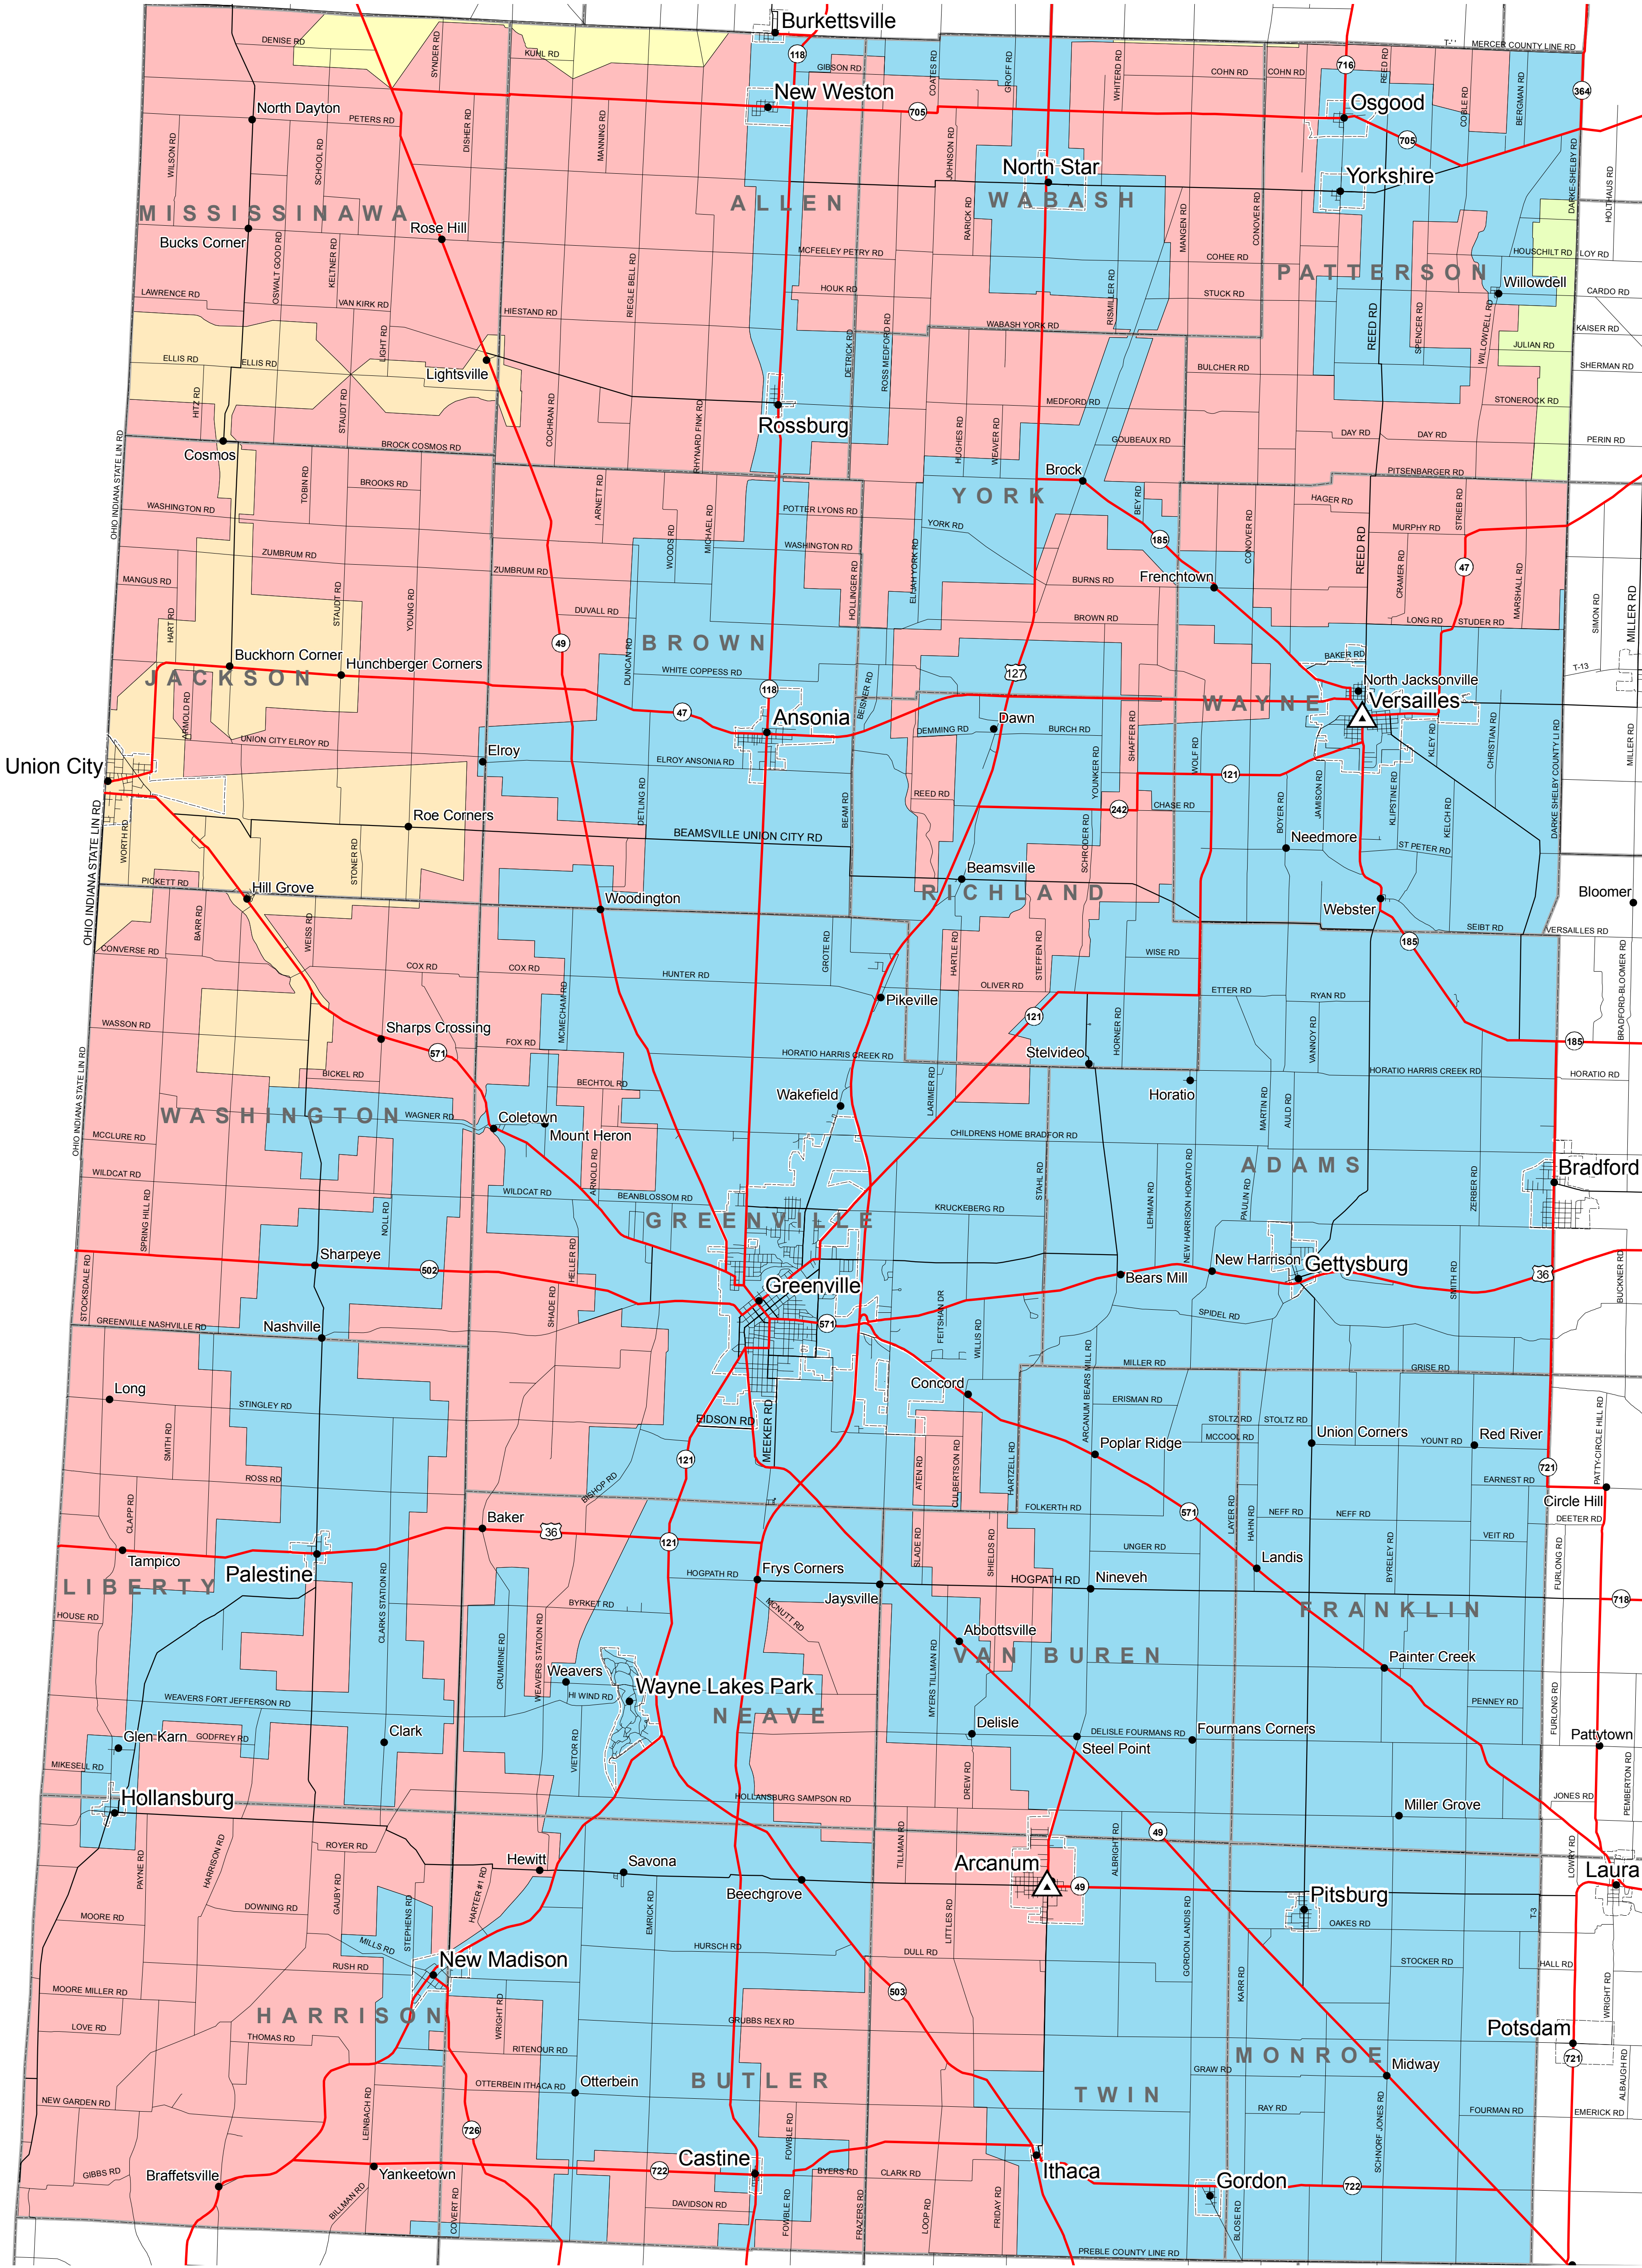

DARKE County Electric Service Areas

●	Places	■	Darke REA
—	Interstate	■	Dayton Power & Light
—	Highway	■	Midwest REA
—	Secondary Road	■	Ohio Power
—	Local Road	■	Pioneer REA
—	City Boundary	▲	Municipal Power Location
—	Township Boundary		