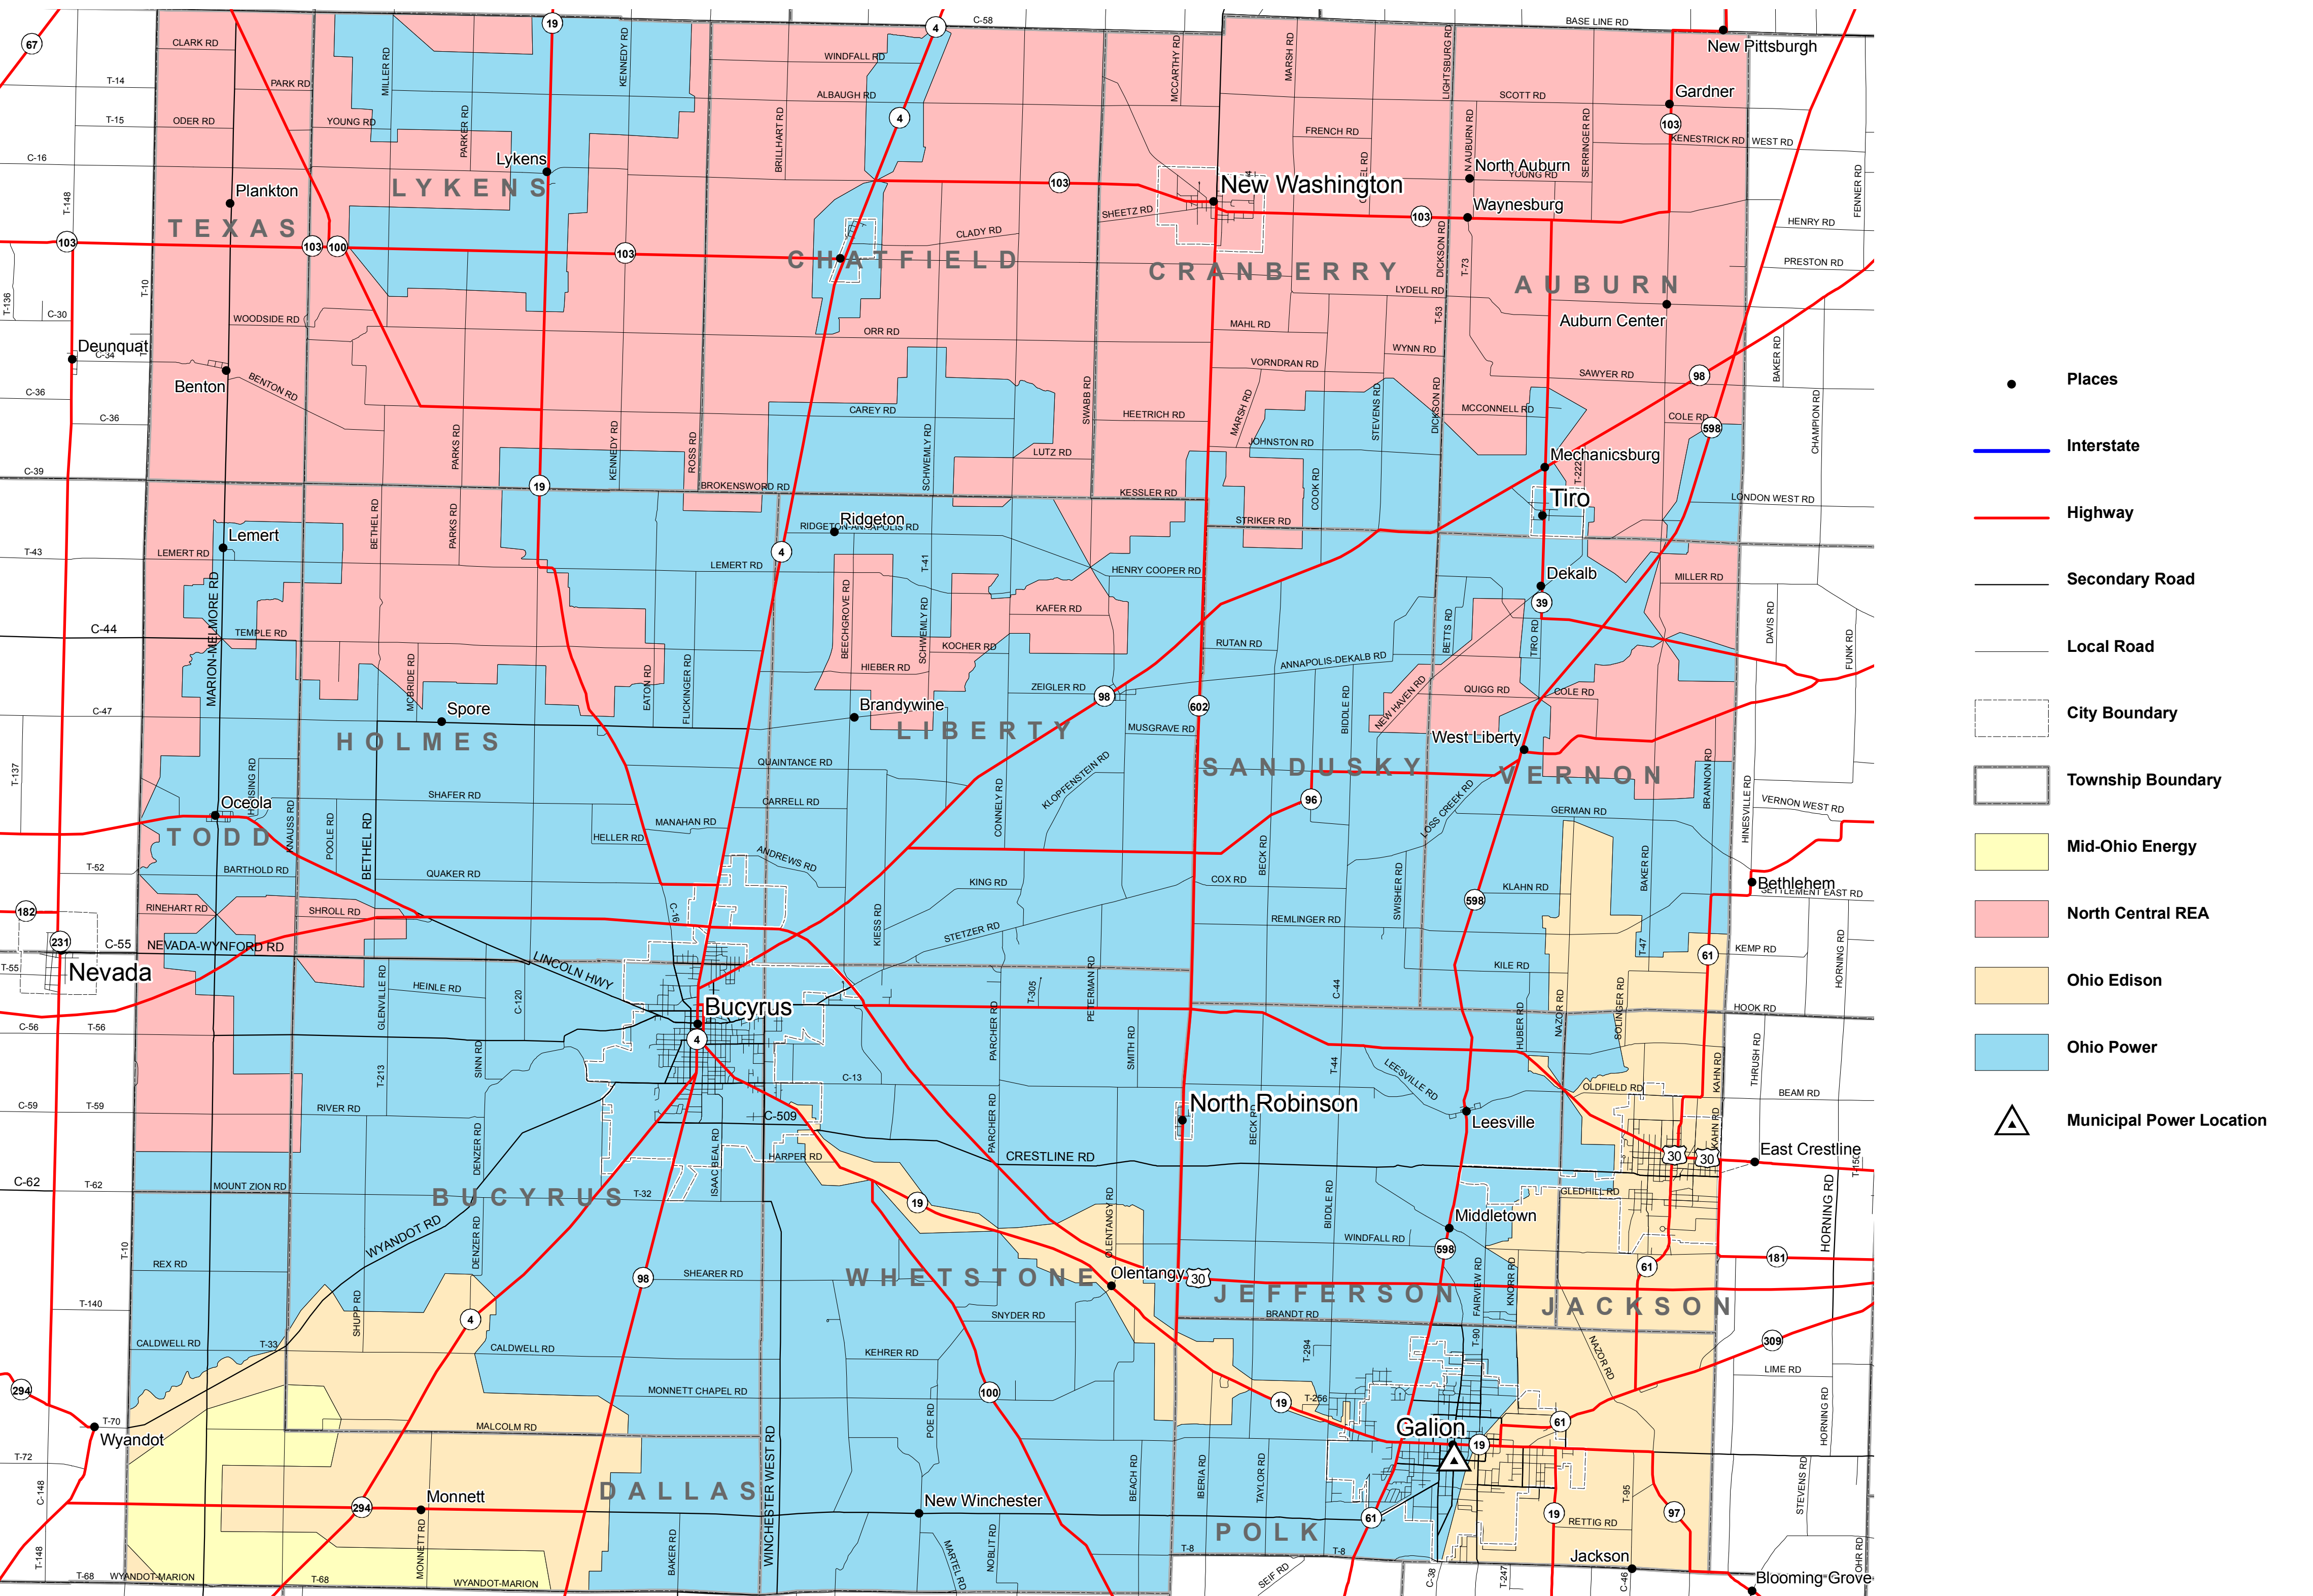

CRAWFORD County Electric Service Areas

- Places
- Interstate
- Highway
- Secondary Road
- Local Road
- City Boundary
- Township Boundary
- Mid-Ohio Energy
- North Central REA
- Ohio Edison
- Ohio Power
- ▲ Municipal Power Location