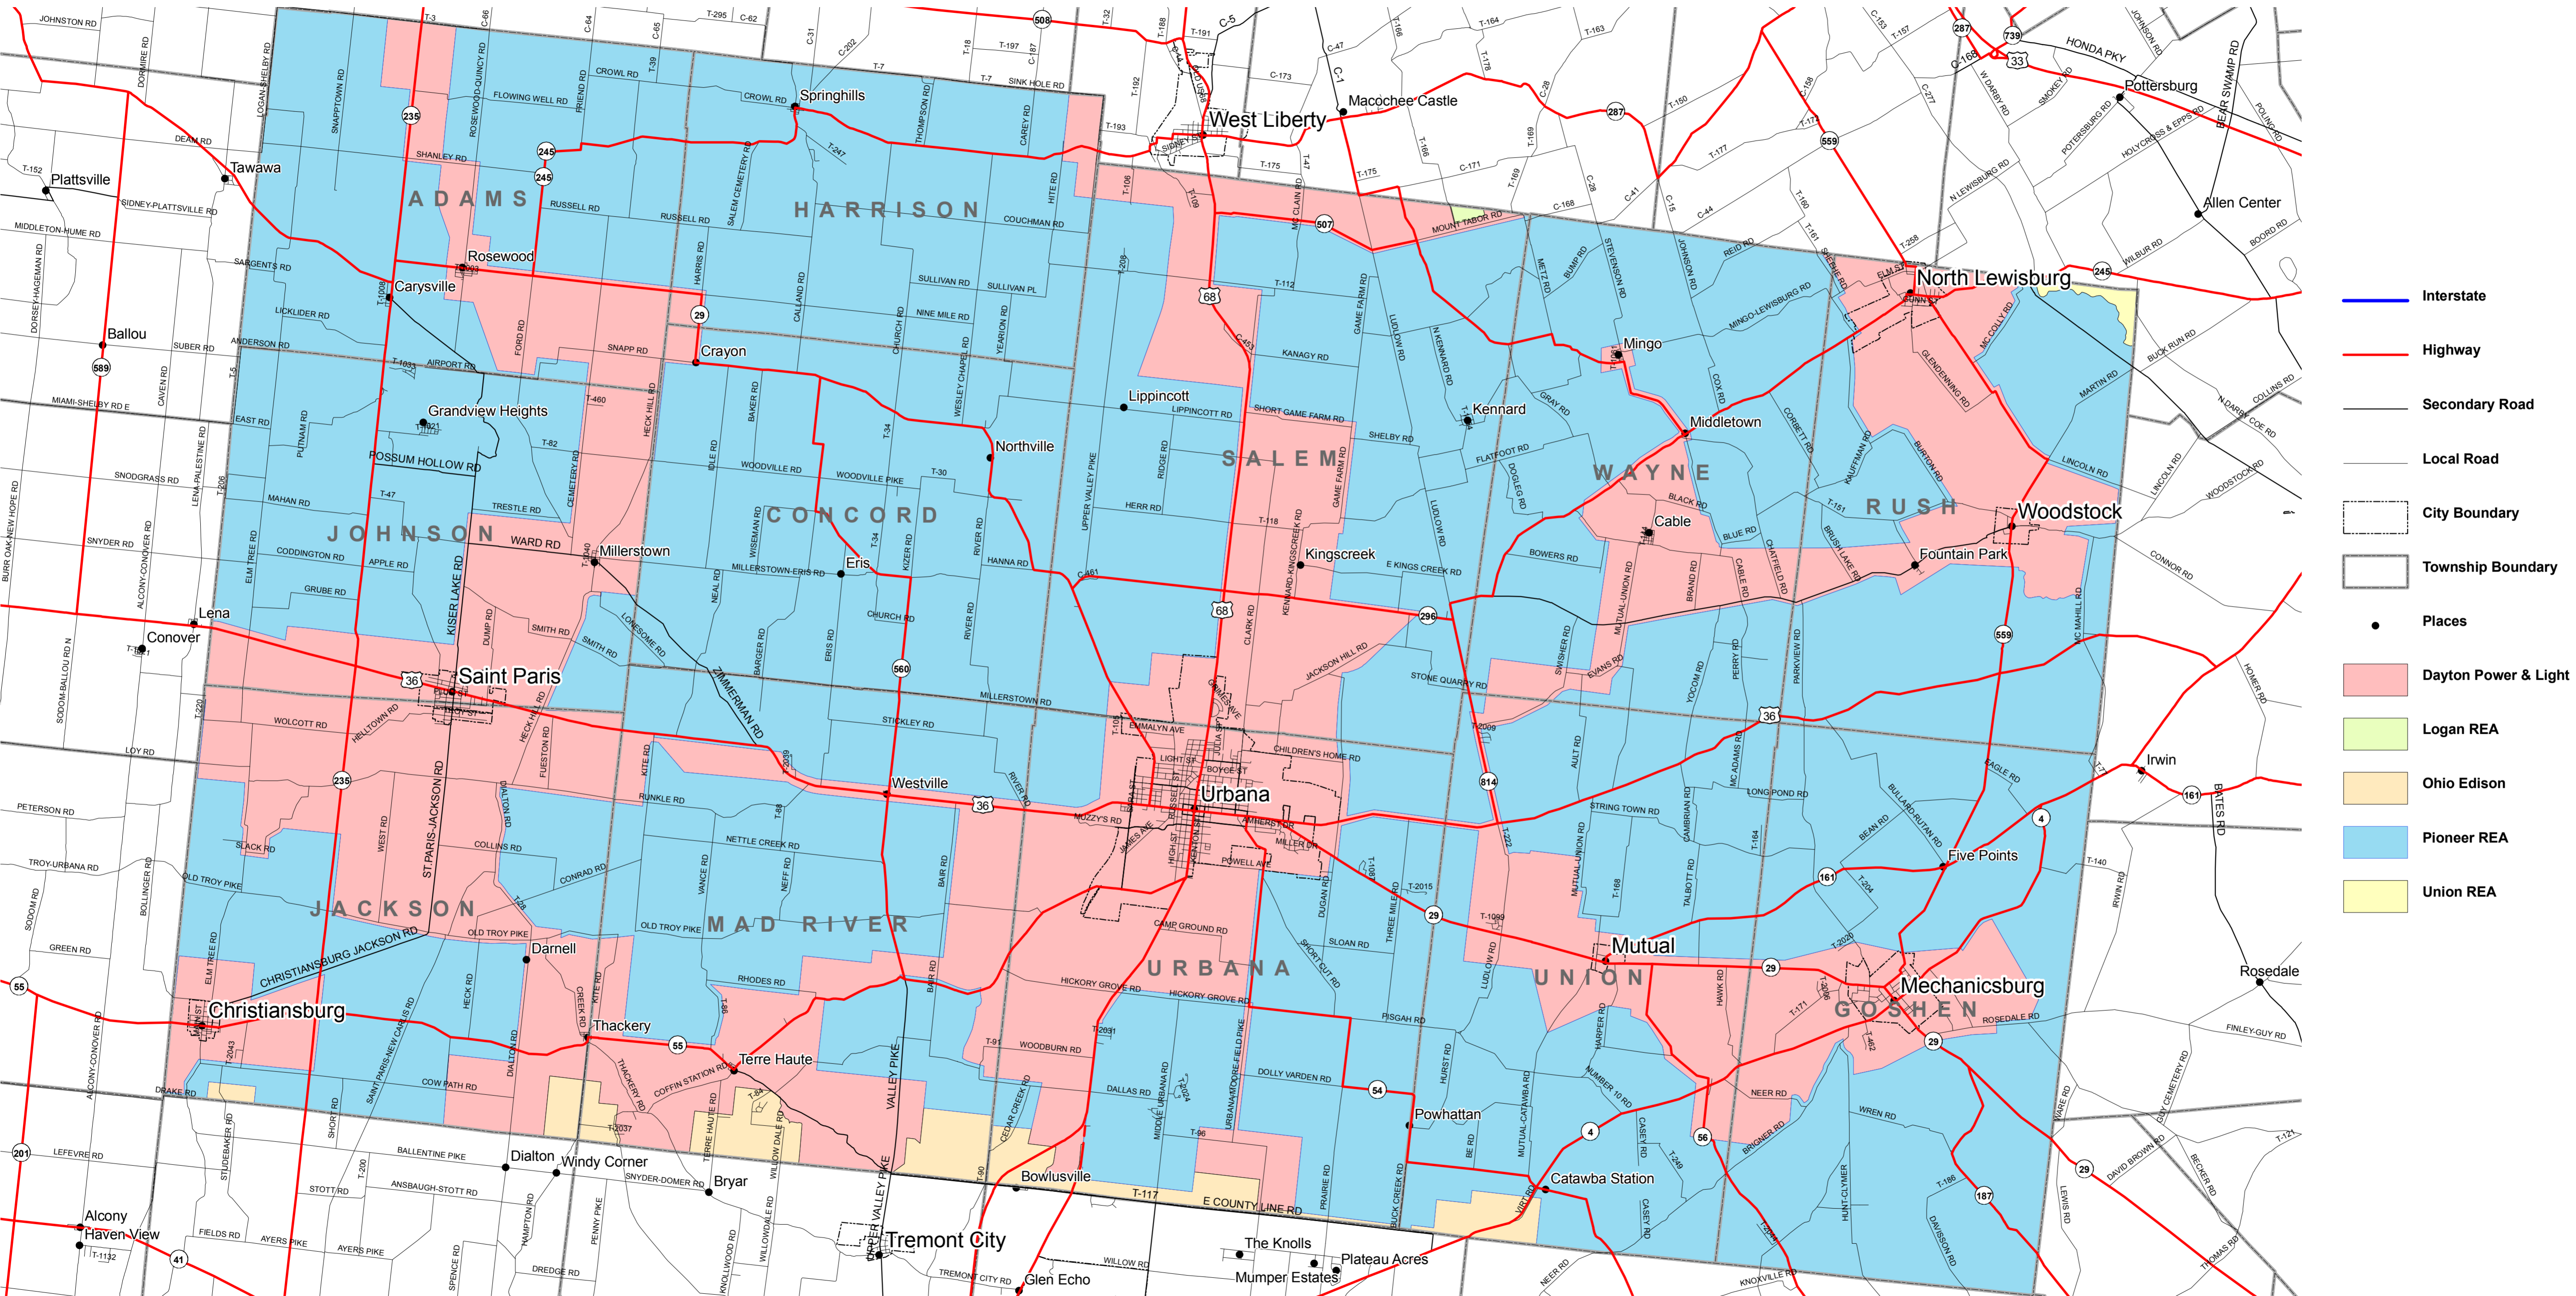

# CHAMPAIGN County Electric Service Areas

- Interstate
- Highway
- Secondary Road
- Local Road
- City Boundary
- Township Boundary
- Places
- Dayton Power & Light
- Logan REA
- Ohio Edison
- Pioneer REA
- Union REA