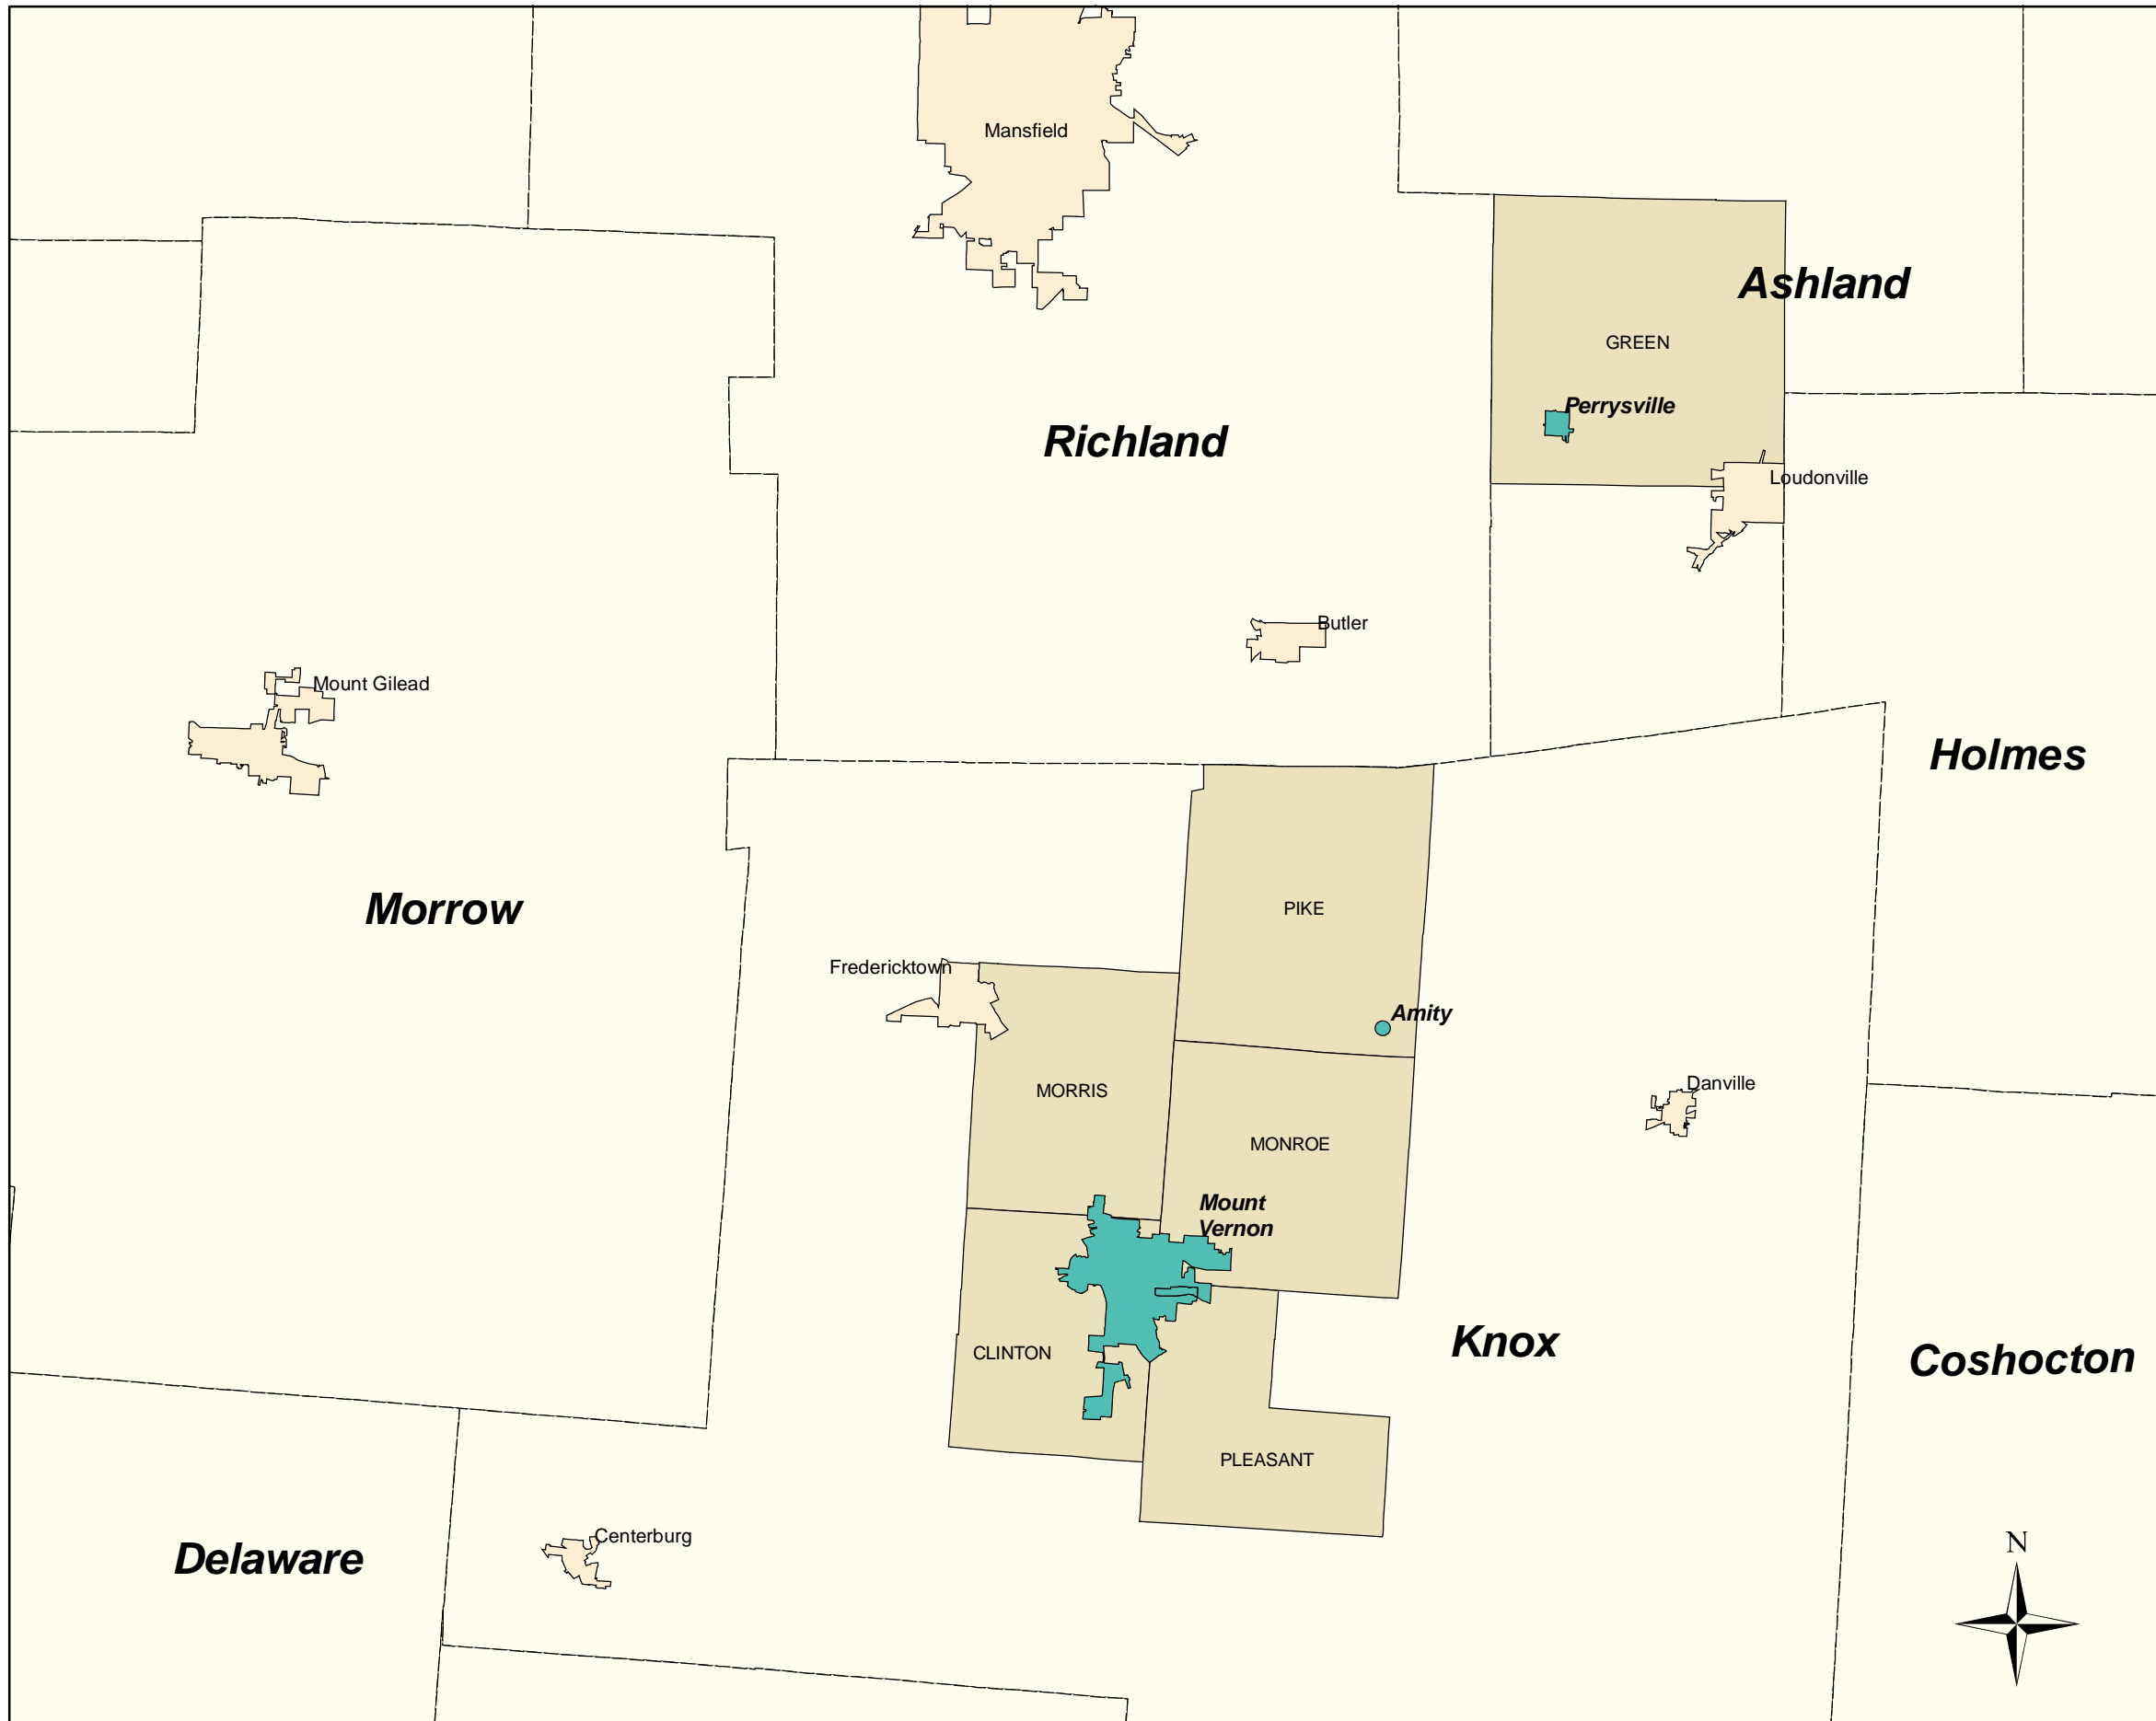

# OHIO CUMBERLAND GAS SERVICE AREA

- Cities served by Cumberland\*
- Surrounding Cities
- Townships
- Counties

\*Village of Amity (100%)  
 Town of Perrysville (2 industrial customers)  
 City of Mount Vernon (several industrial customers and residential and commercial customers in limited areas)  
 As of April, 2000