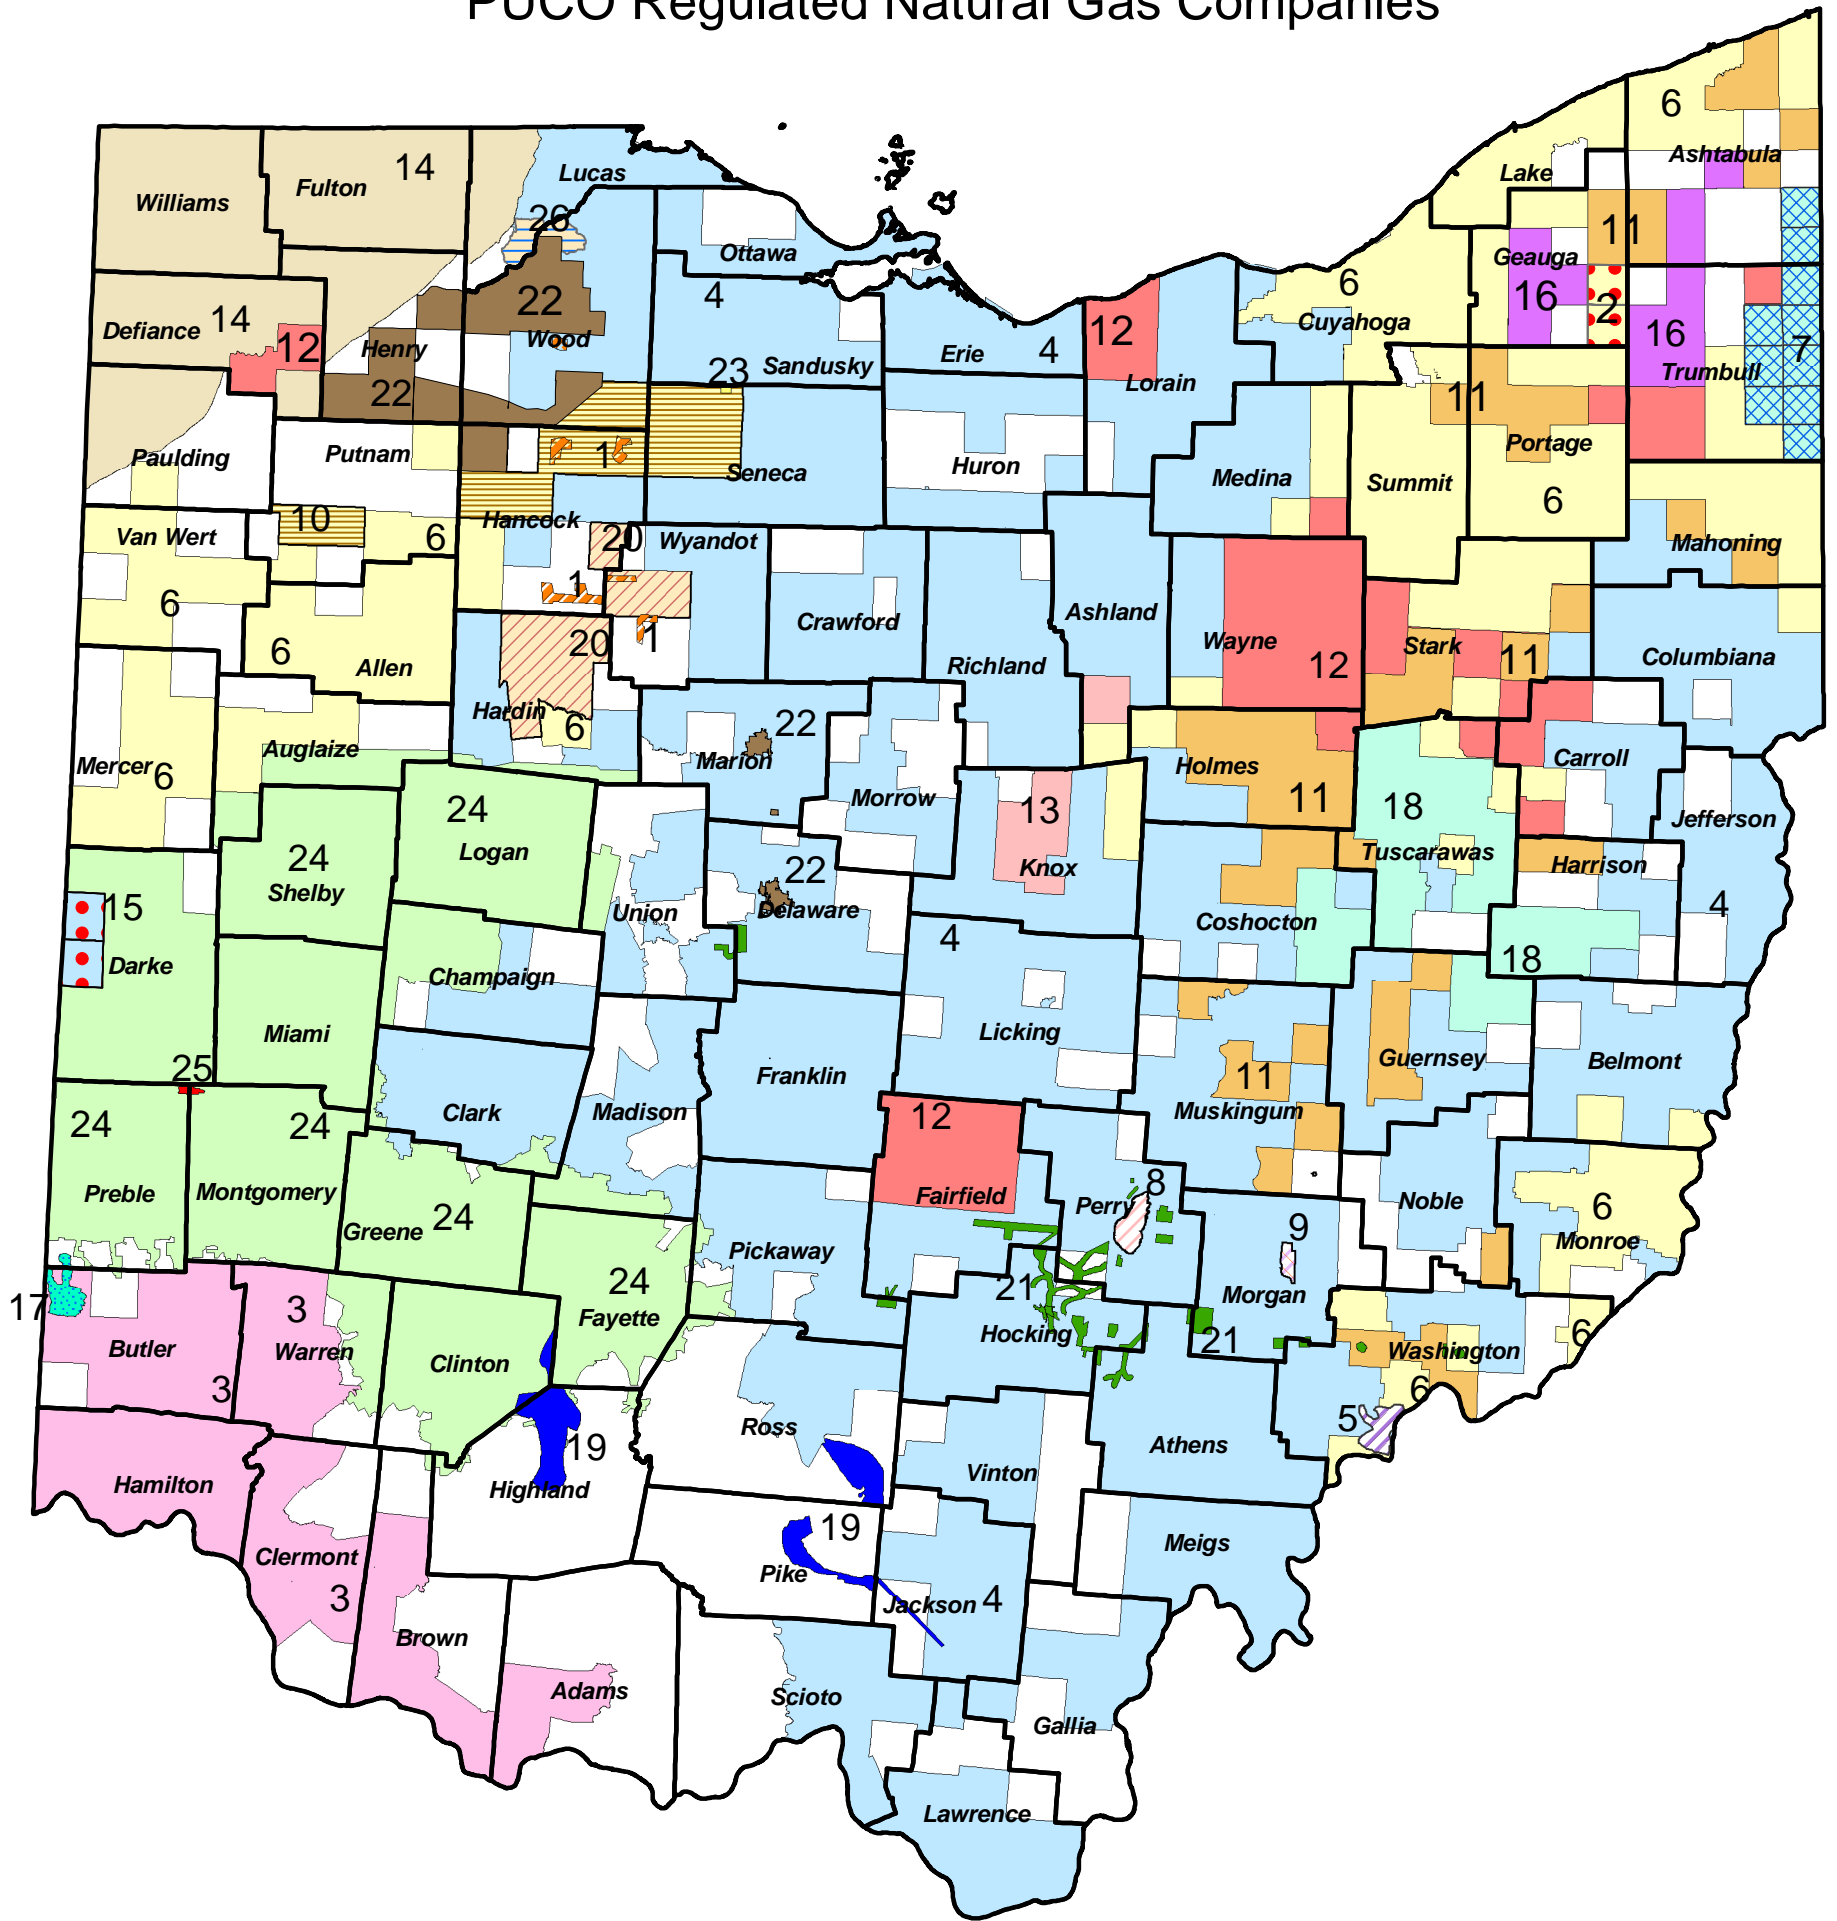

# PUCO Regulated Natural Gas Companies

This map was created by combining the responses of regulated gas utilities to a request by the PUCO staff for information on the area served by each utility. As a result, there is some degree of overlap of the service areas claimed by the utilities. Also, some areas (shown in white on the map) were not included in any of the responses. This does not necessarily mean that there is no gas service in these areas. We make no claims to the accuracy of this information at this time. Information presented here should be independently verified before using it.