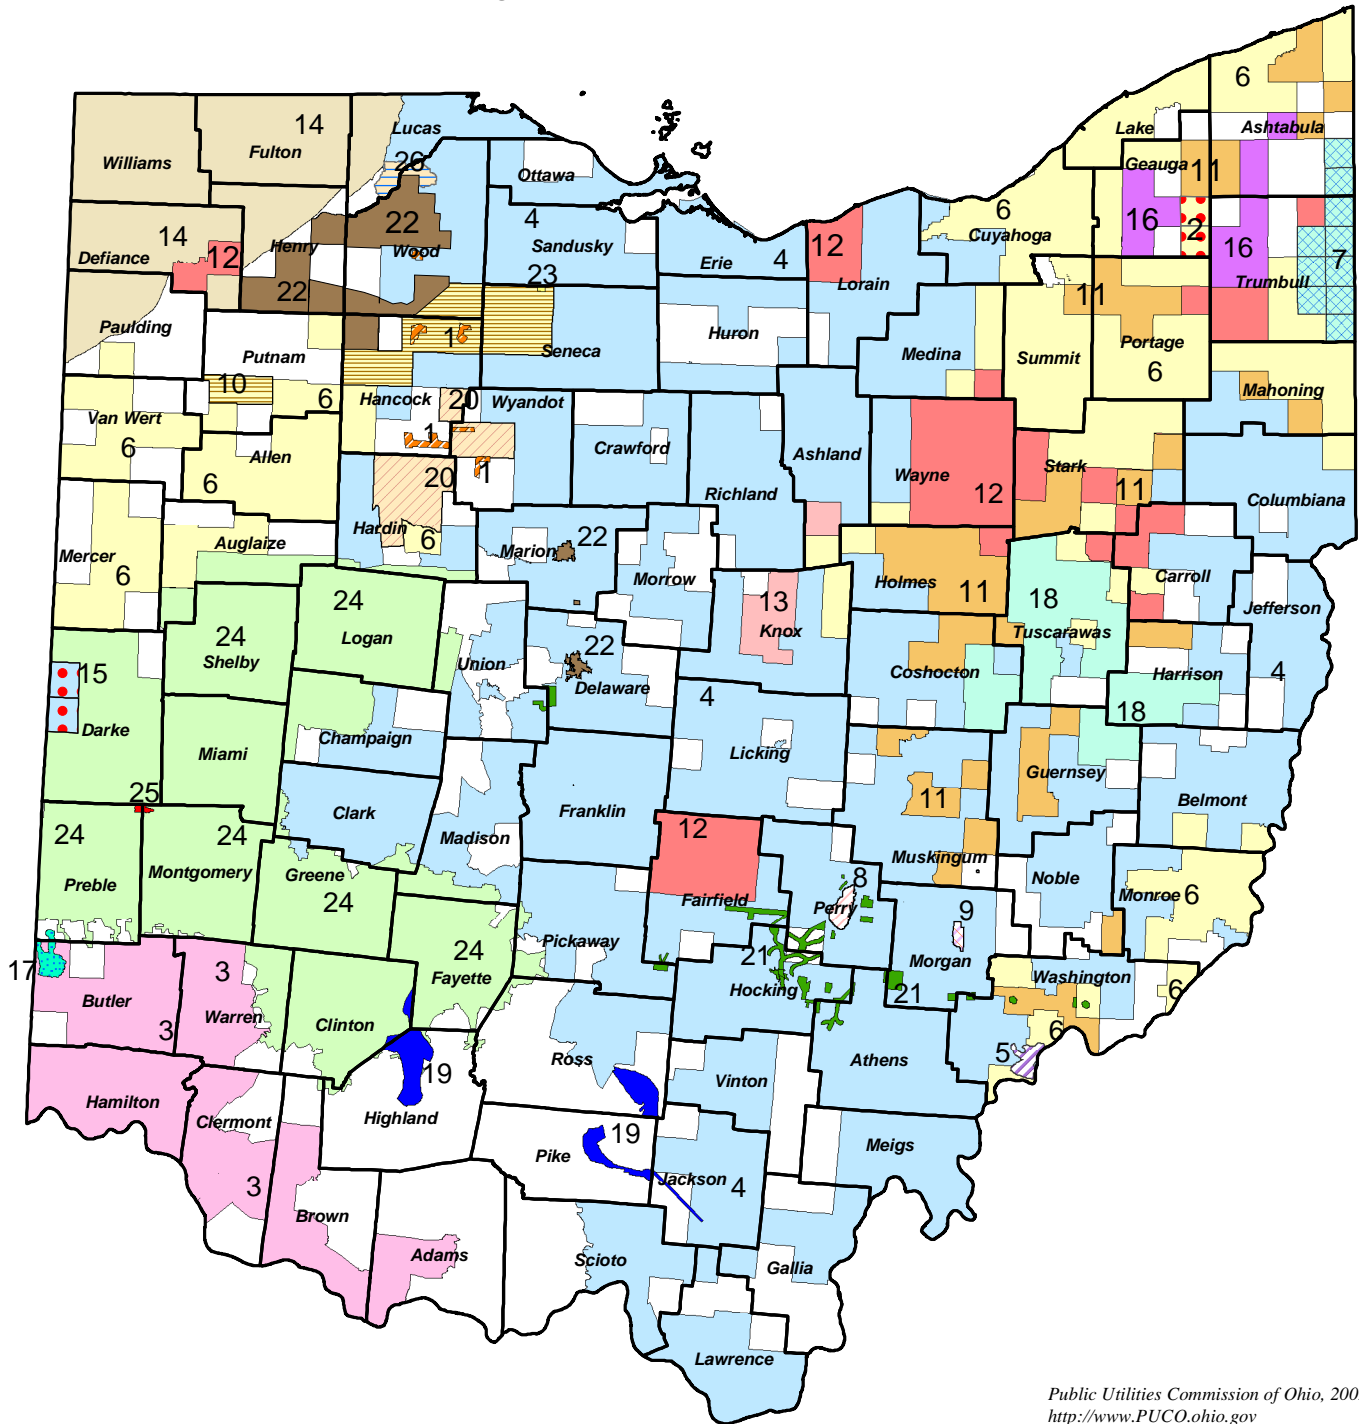

PUCO Regulated Natural Gas Companies

Public Utilities Commission of Ohio, 2002
<http://www.PUCO.ohio.gov>

This map was created by combining the responses of regulated gas utilities to a request by the PUCO staff for information on the area served by each utility. As a result, there is some degree of overlap of the service areas claimed by the utilities. Also, some areas (shown in white on the map) were not included in any of the responses. This does not necessarily mean that there is no gas service in these areas. We make no claims to the accuracy of this information at this time. Information presented here should be independently verified before using it.