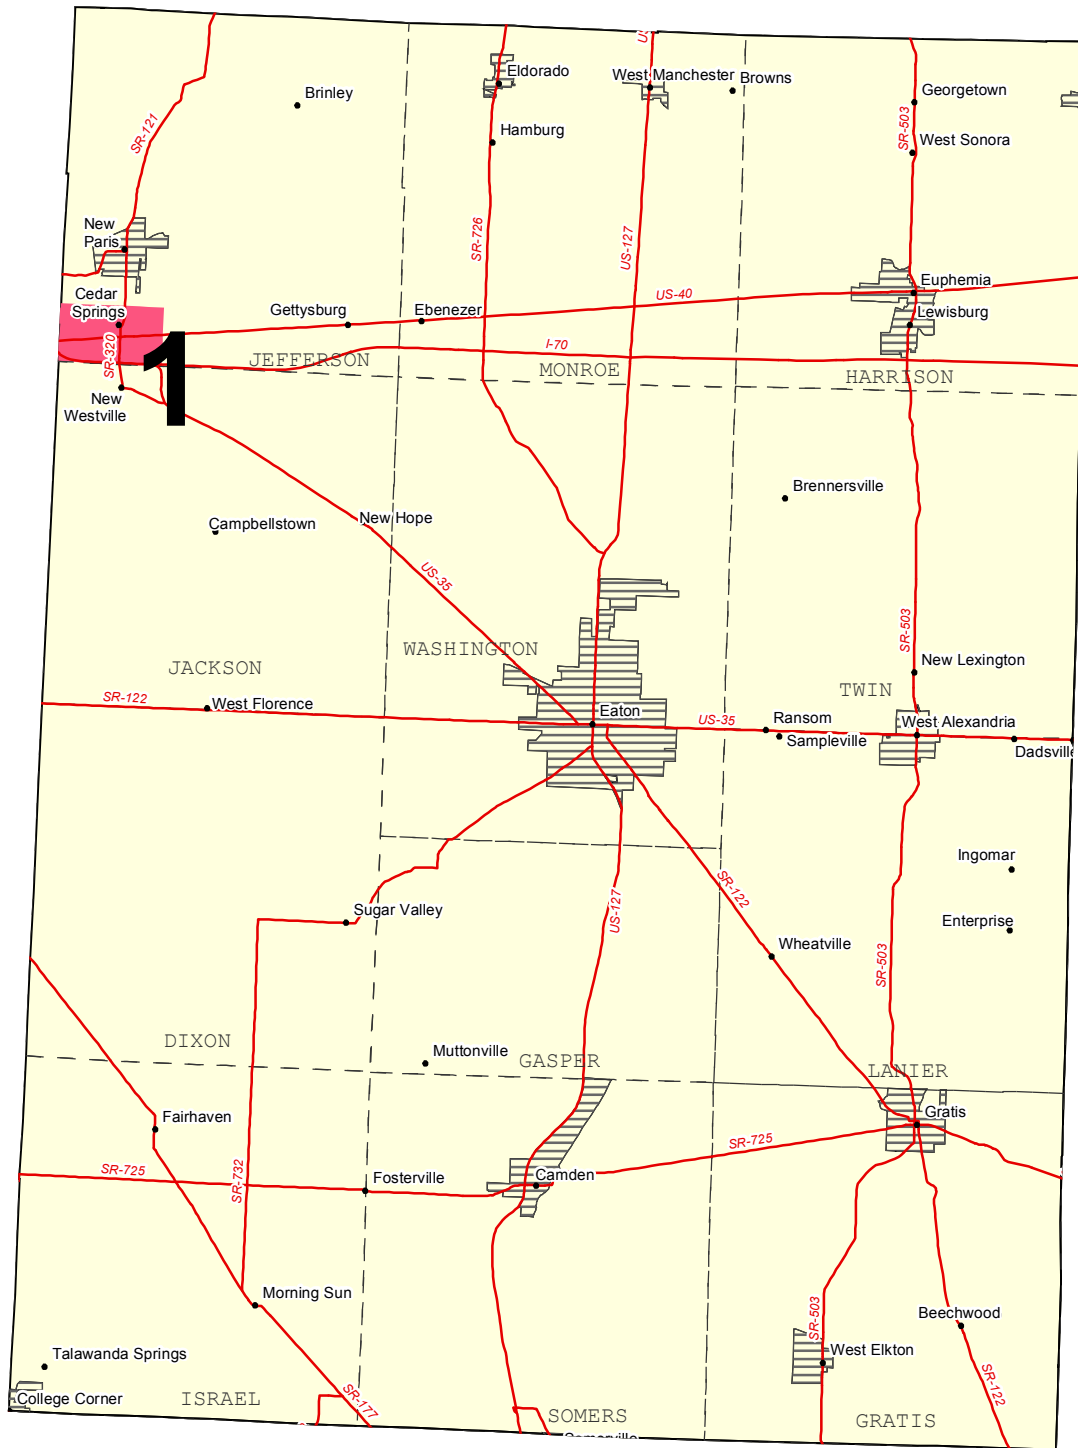

Preble County - Regulated Water and Wastewater Utilities

1 OHIO AMERICAN - PREBLE - W*

*W - WATER

Public Utilities Commission of Ohio
February, 2012

<http://www.PUCO.ohio.gov>