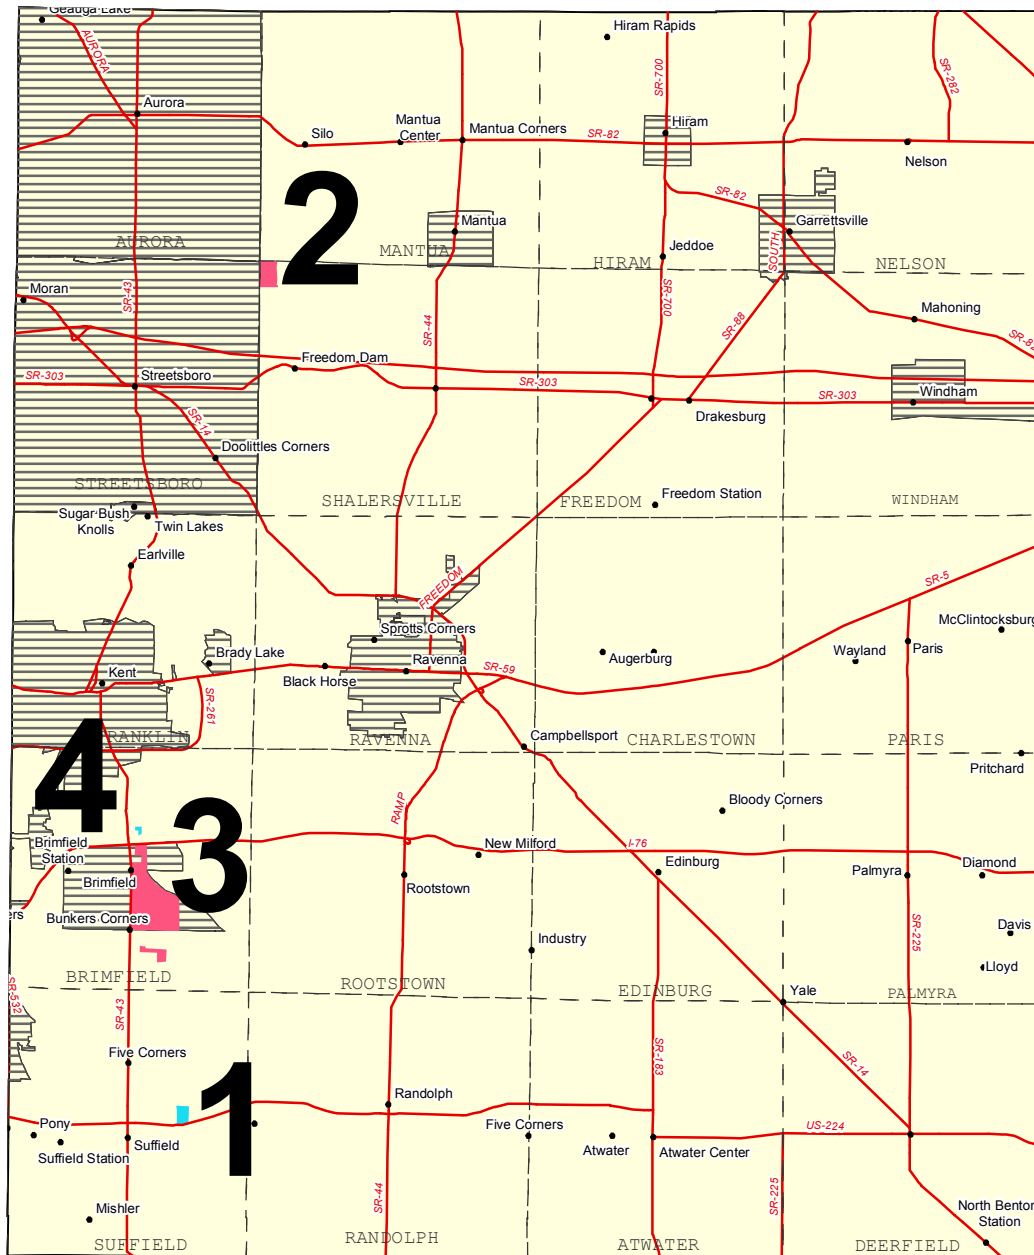

# Portage County - Regulated Water and Wastewater Utilities

- 1 FAIRLANE WATER CO. - W\*
- 2 OHIO AMERICAN - AURORA EAST - W\*
- 3 OHIO AMERICAN - BEECHCREST - W\*
- 4 SANDELWOOD WATER CO. - W\*

\*W - WATER  
 \*WS - WATER & SEWER