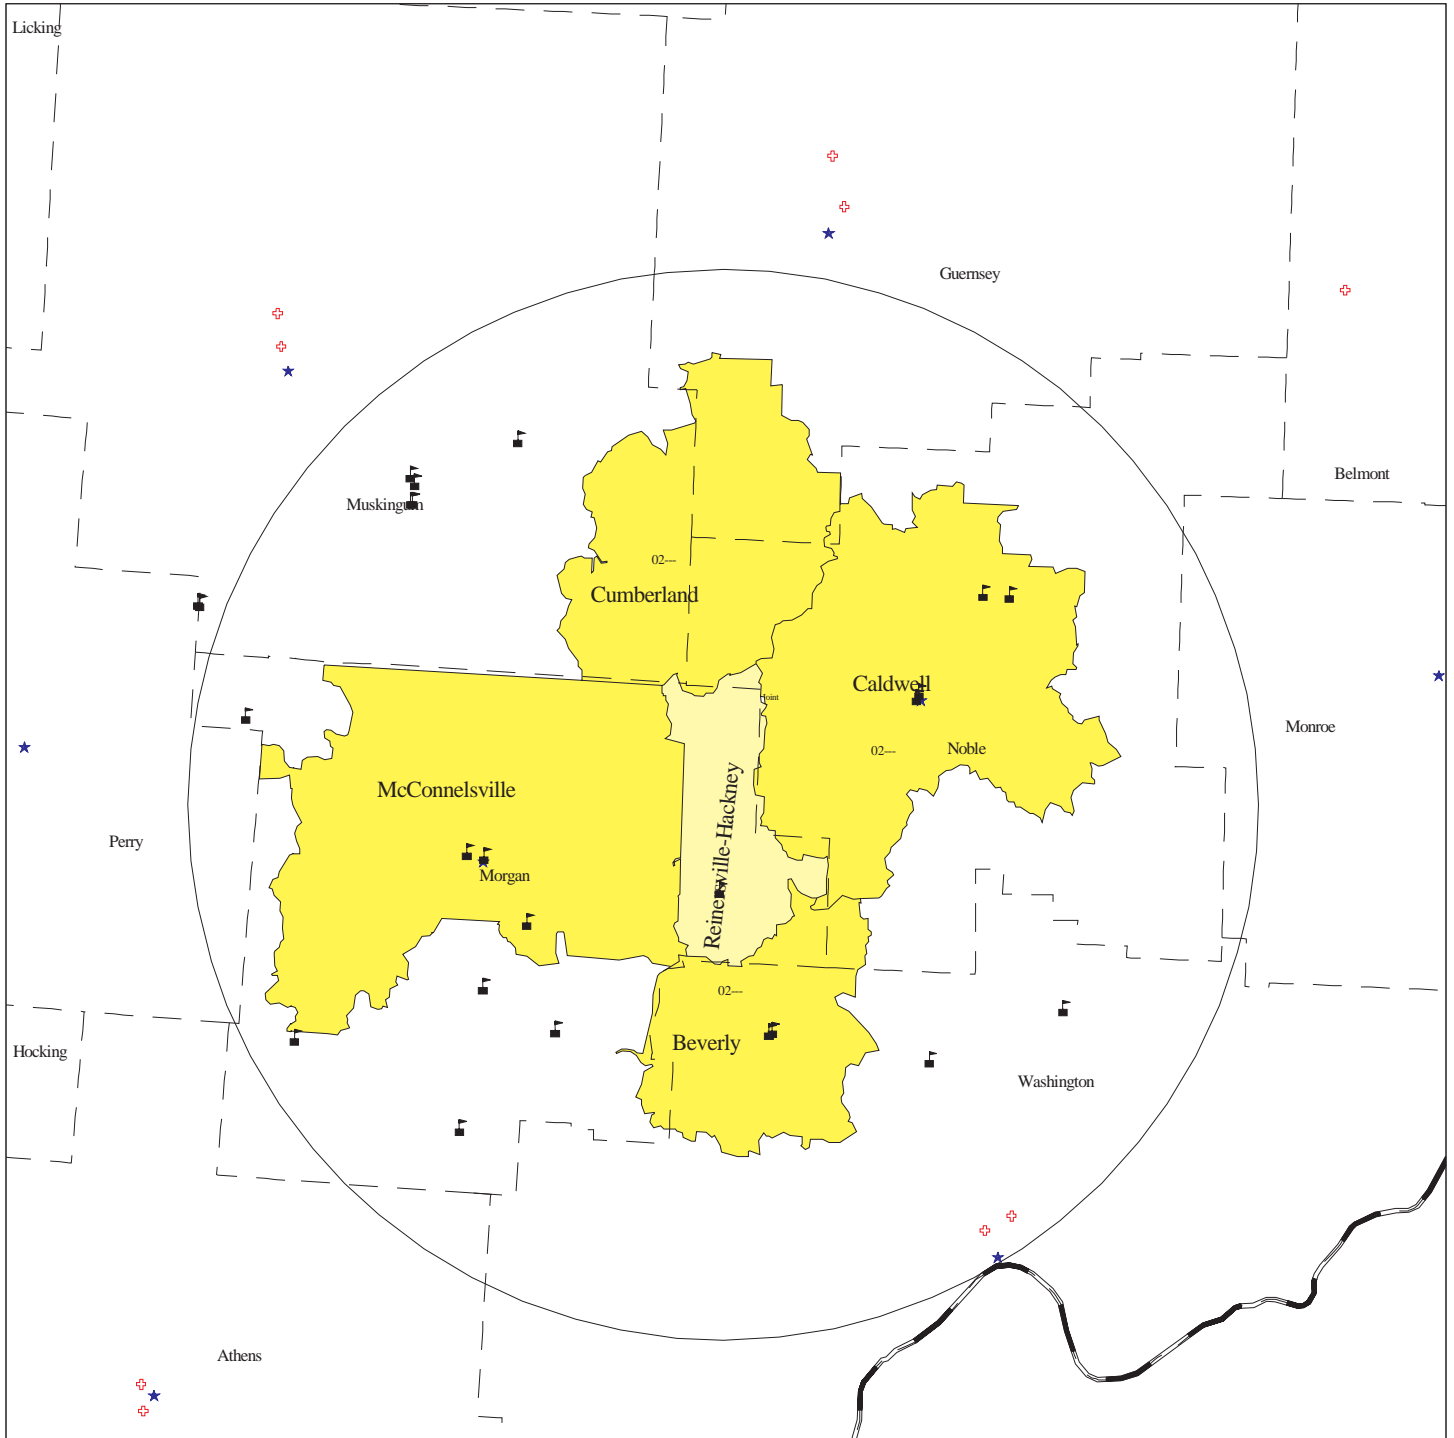

REINERSVILLE-HACKNEY

EXCHANGE OF UNITED TELEPHONE COMPANY

	Requesting exchange		Optional		Hospital
	Non-optional flat rate		EAS requested		County seat
	Measured rate EAS		County boundary		Public School
	Discounted toll		LATA boundary		

Circle is 22 miles from REINERSVILLE-HACK

SCALE: 1:500,000

COPYRIGHT

November 12, 2002

PUCO