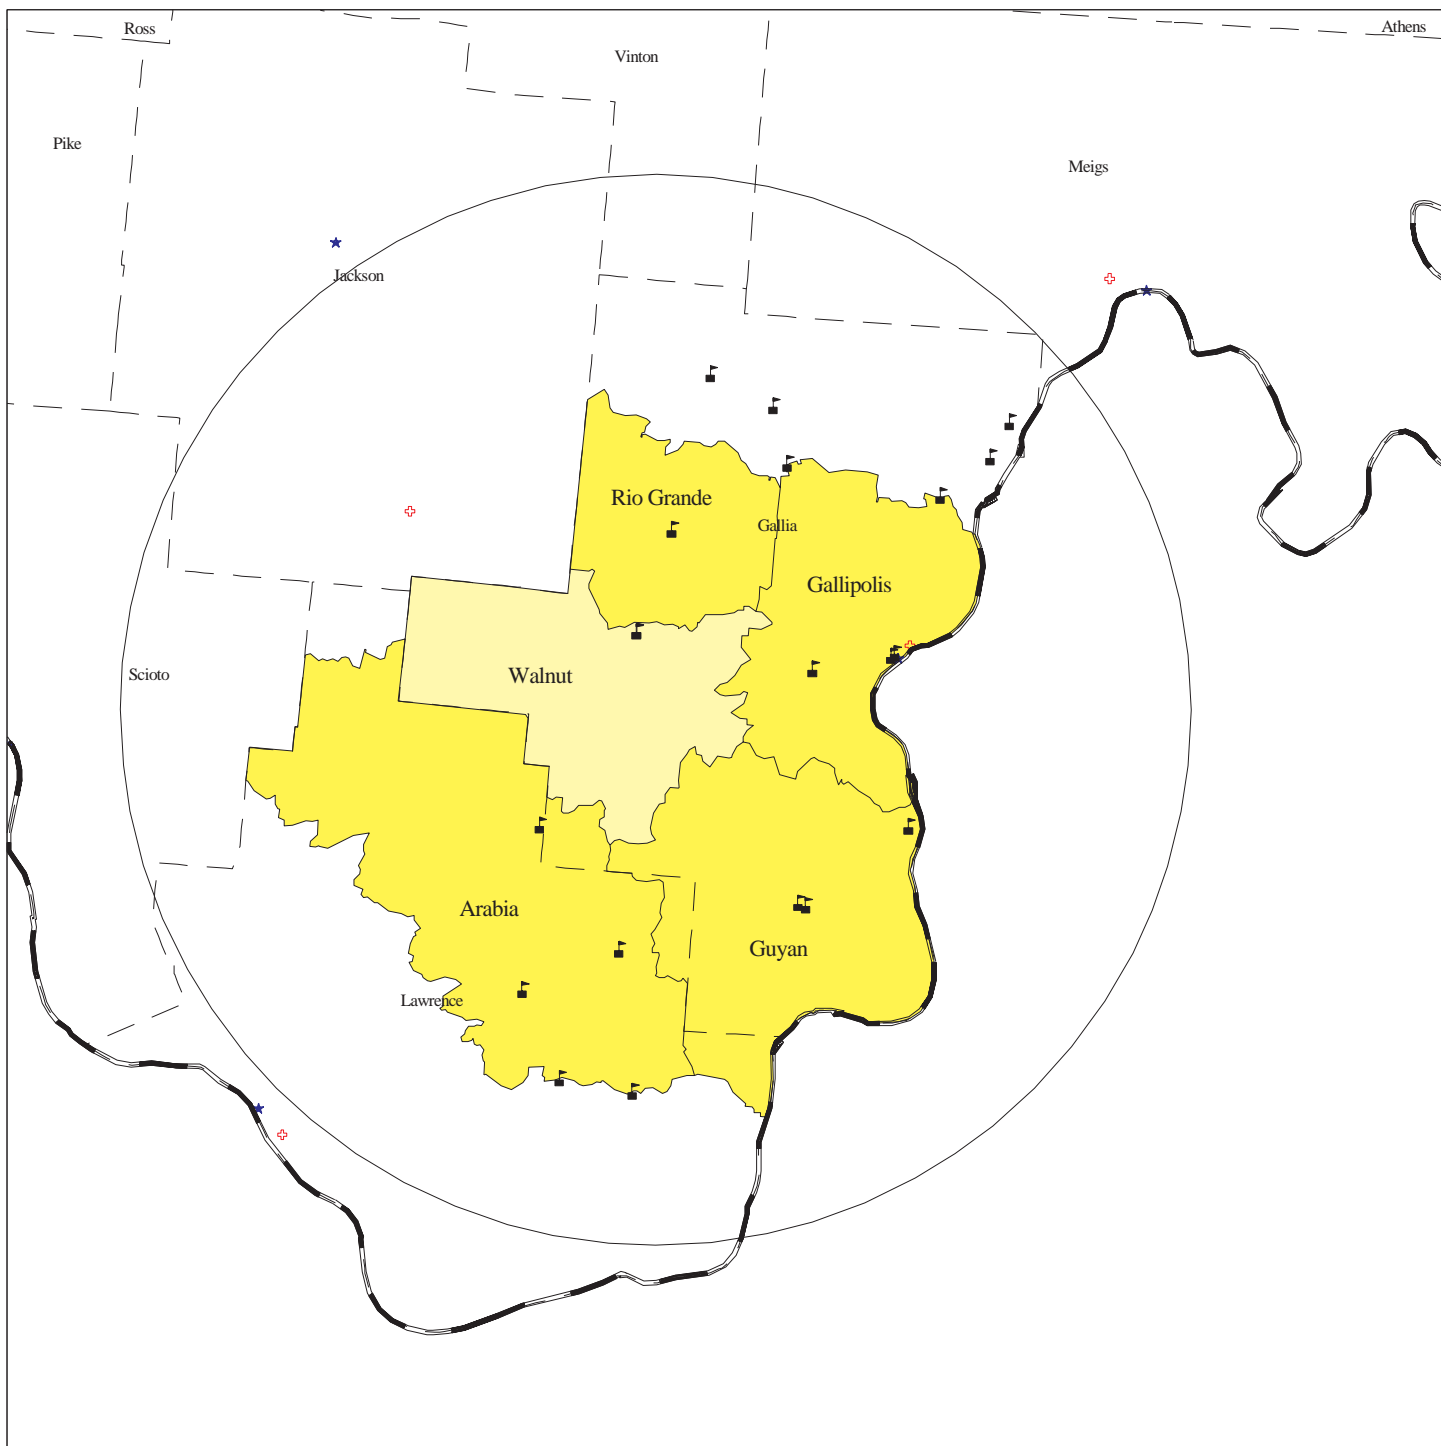

WALNUT EXCHANGE OF AMERITECH OHIO

	Requesting exchange		Optional		Hospital
	Non-optional flat rate		EAS requested		County seat
	Measured rate EAS		County boundary		Public School
	Discounted toll		LATA boundary		

Prepared by PUCO Computer Mapping Team
February 22, 1999

SCALE: 1:500,000

Circle is 22 miles from WALNUT
The Public Utilities Commission of Ohio is an
Equal Opportunity Employer and Service Provider

COPYRIGHT
1999
PUCO