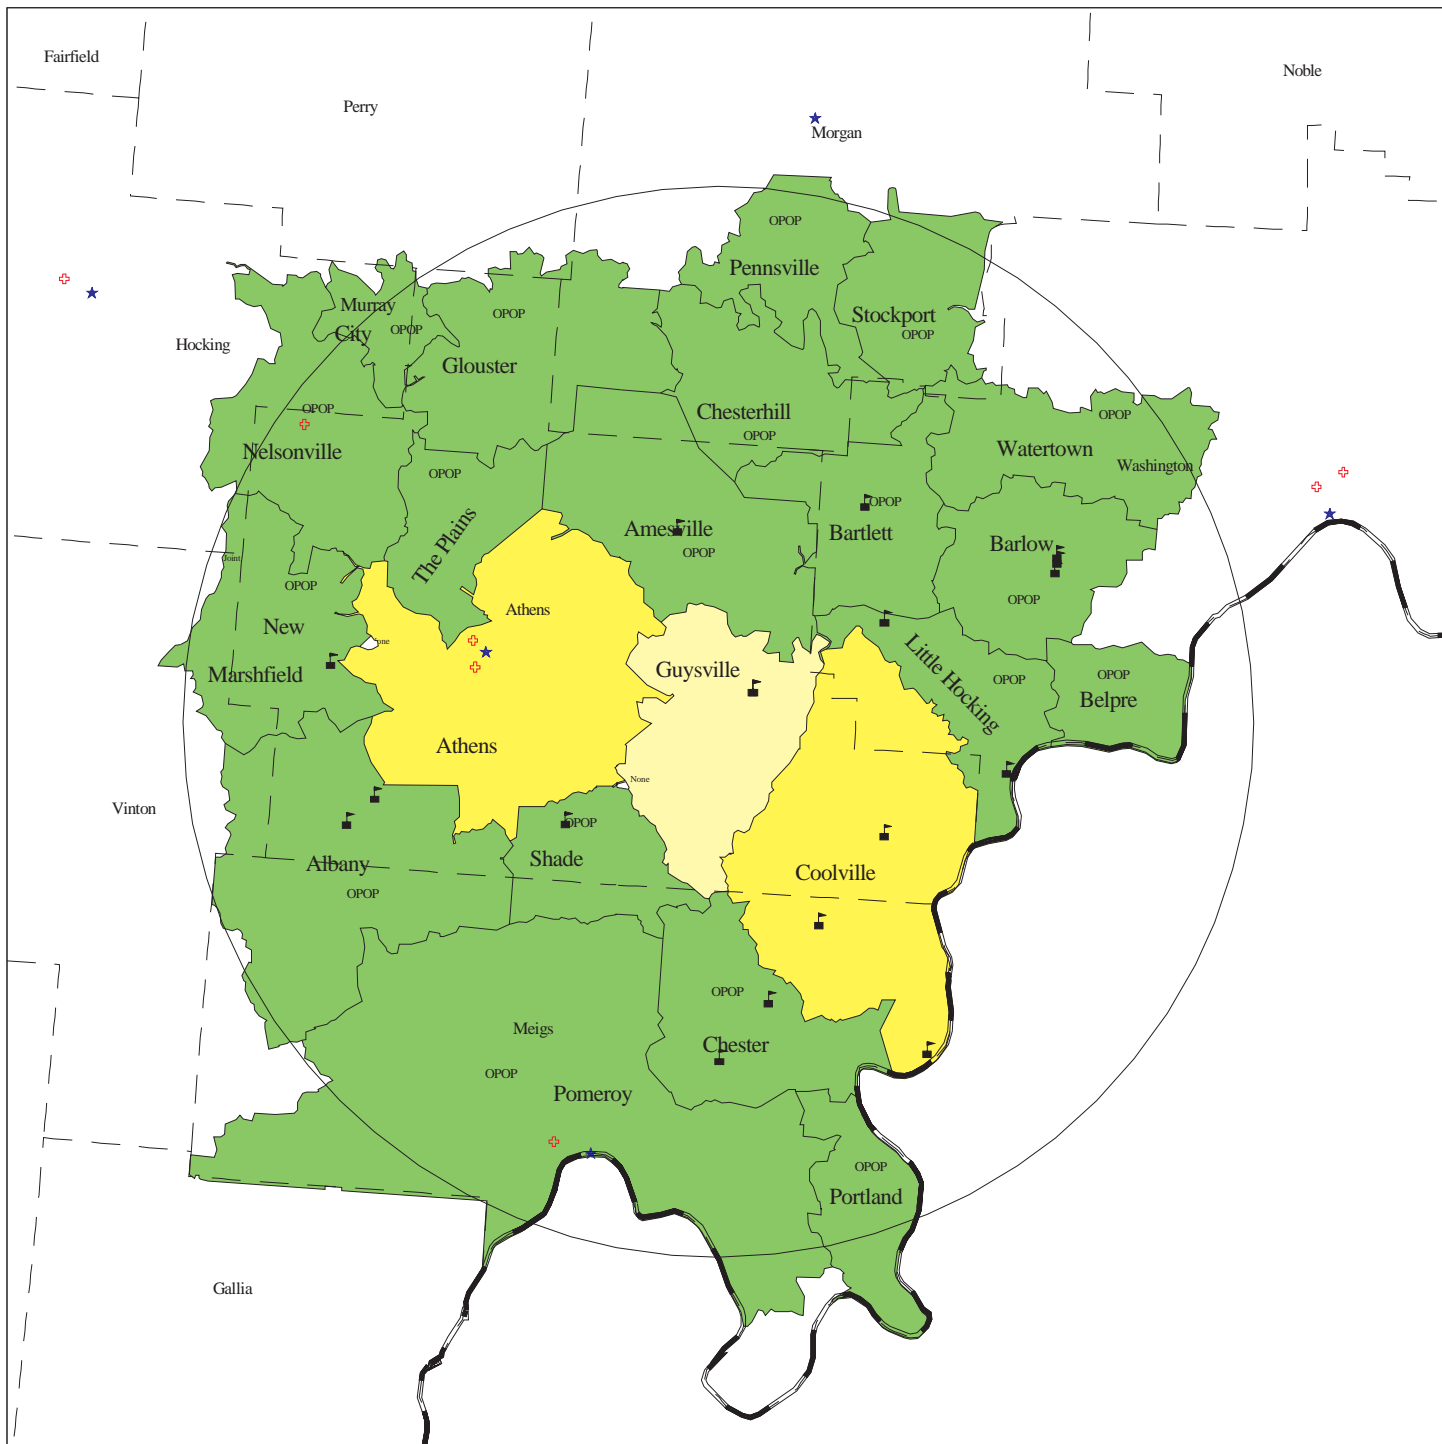

GUYSVILLE EXCHANGE OF GTE NORTH

	Requesting exchange		Optional		Hospital
	Non-optional flat rate		EAS requested		County seat
	Measured rate EAS		County boundary		Public School
	Discounted toll		LATA boundary		

LATA-WIDE OPTIONAL CALLING PLANS THAT ARE CURRENTLY AVAILABLE IN THIS EXCHANGE ARE NOT DISPLAYED BELOW

Circle is 22 miles from GUYSVILLE

SCALE: 1:500,000

COPYRIGHT

December 10, 2001

PUCO