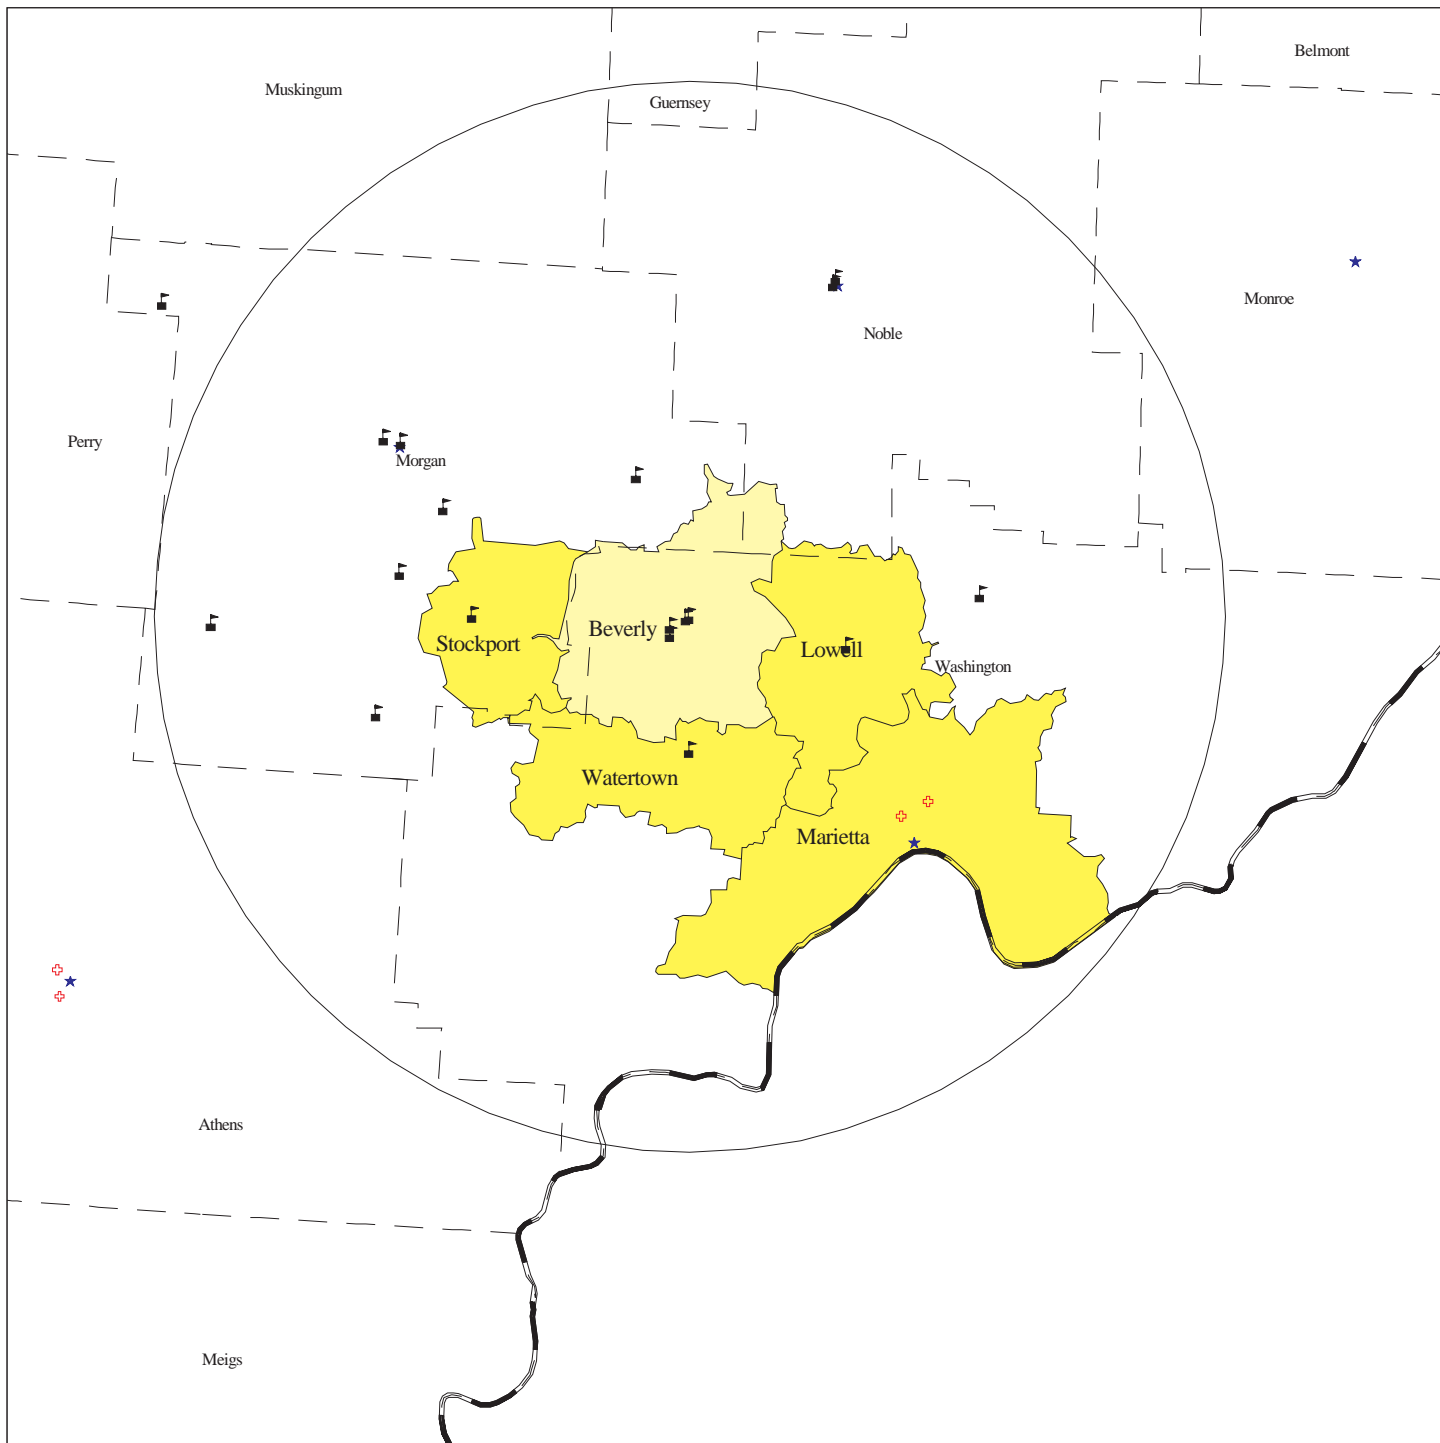

BEVERLY EXCHANGE OF GTE NORTH

	Requesting exchange		Optional		Hospital
	Non-optional flat rate		EAS requested		County seat
	Measured rate EAS		County boundary		Public School
	Discounted toll		LATA boundary		

LATA-WIDE OPTIONAL CALLING PLANS THAT ARE CURRENTLY AVAILABLE IN THIS EXCHANGE ARE NOT DISPLAYED BELOW

Circle is 22 miles from BEVERLY

SCALE: 1:500,000

COPYRIGHT

December 07, 2001

PUCO