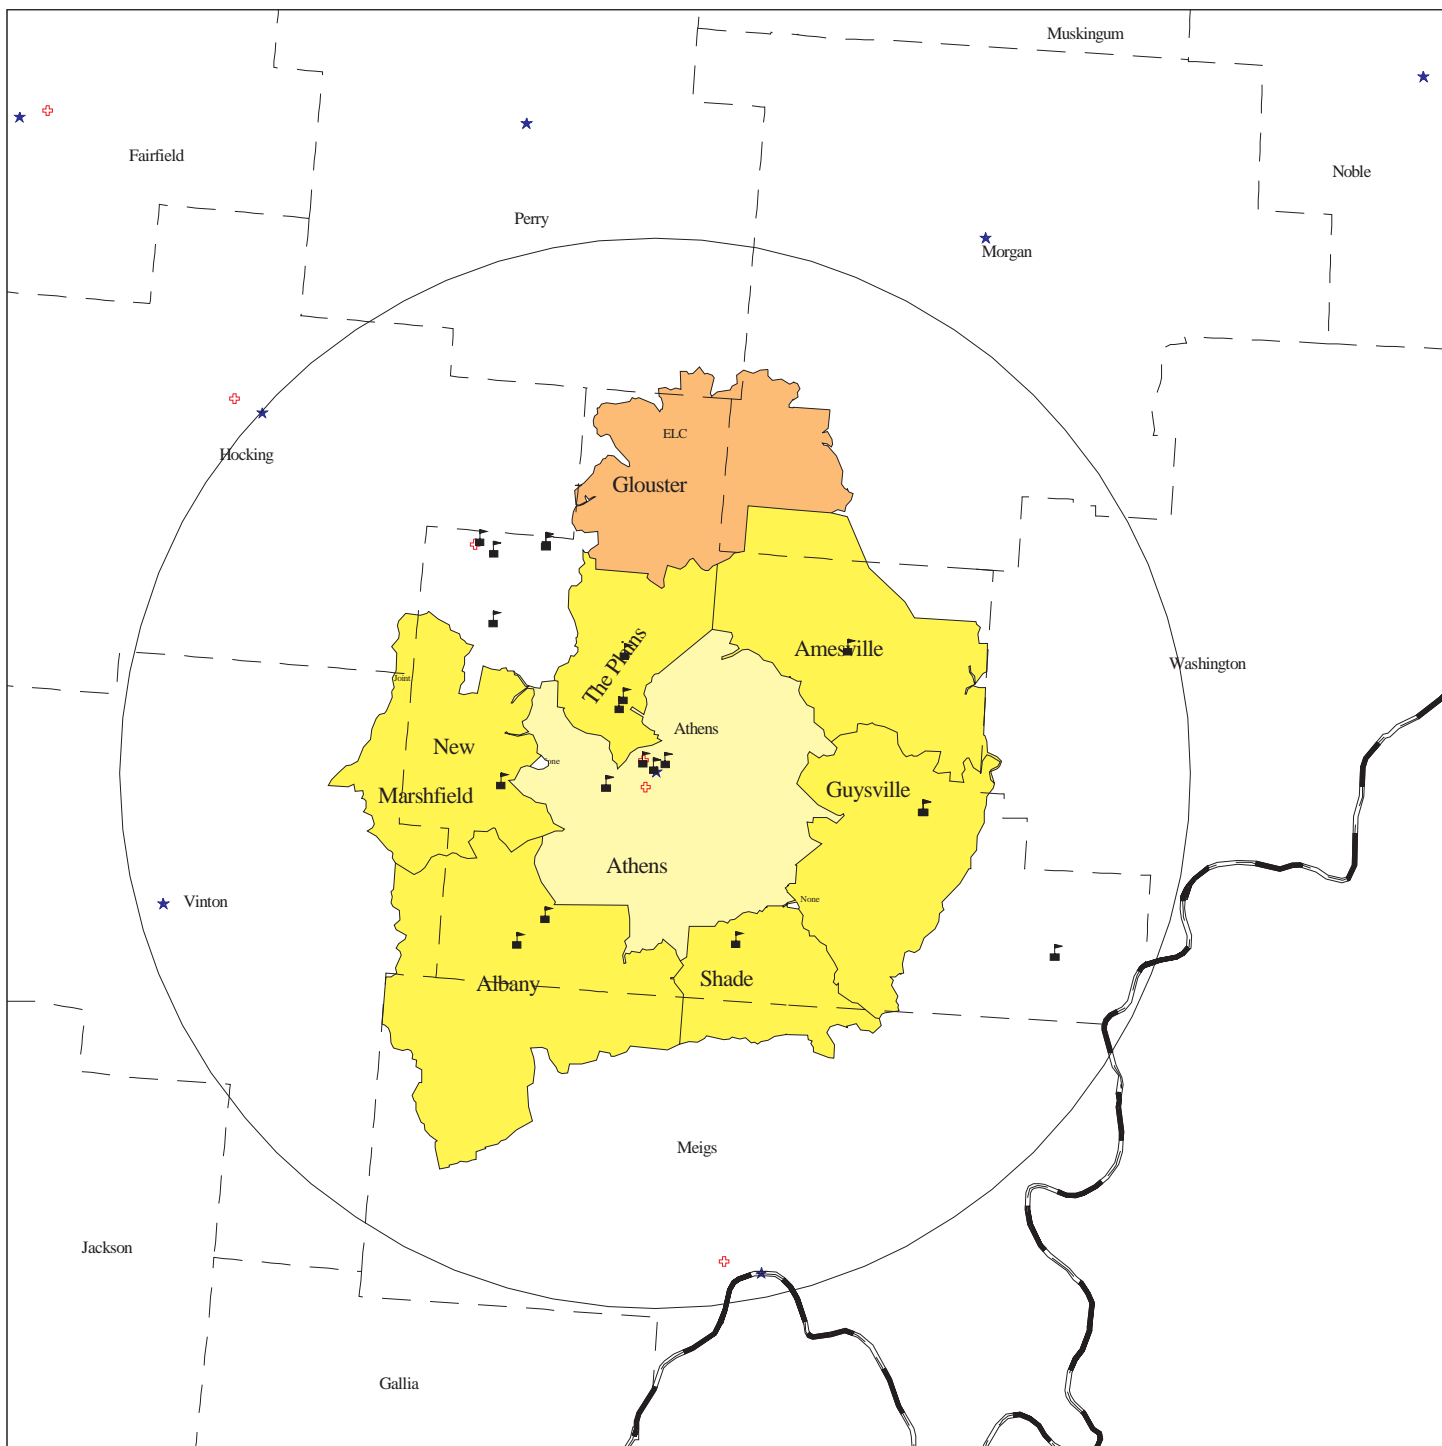

ATHENS EXCHANGE OF GTE NORTH

	Requesting exchange		Optional		Hospital
	Non-optional flat rate		EAS requested		County seat
	Measured rate EAS		County boundary		Public School
	Discounted toll		LATA boundary		

LATA-WIDE OPTIONAL CALLING PLANS THAT ARE CURRENTLY AVAILABLE IN THIS EXCHANGE ARE NOT DISPLAYED BELOW

Circle is 22 miles from ATHENS

SCALE: 1:500,000

COPYRIGHT

December 07, 2001

PUCO