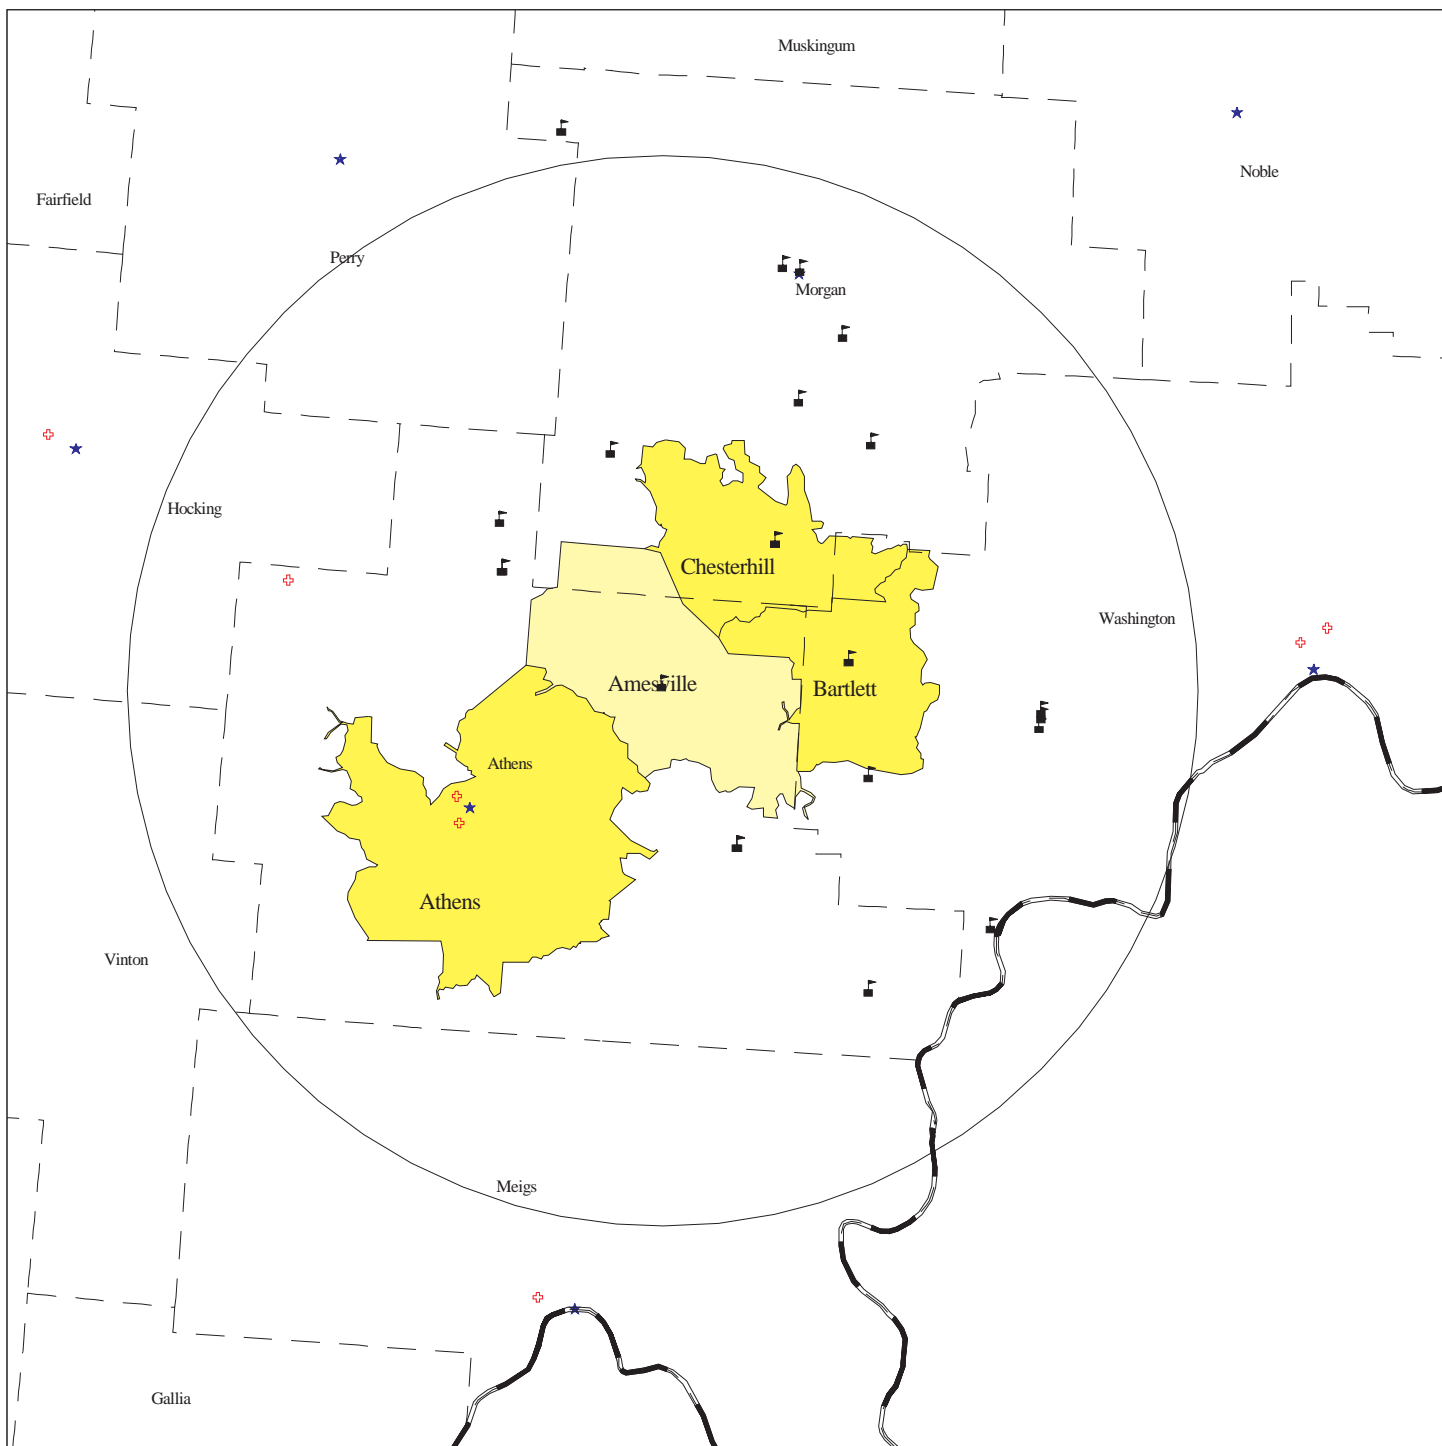

AMESVILLE EXCHANGE OF GTE NORTH

	Requesting exchange		Optional		Hospital
	Non-optional flat rate		EAS requested		County seat
	Measured rate EAS		County boundary		Public School
	Discounted toll		LATA boundary		

LATA-WIDE OPTIONAL CALLING PLANS THAT ARE CURRENTLY AVAILABLE IN THIS EXCHANGE ARE NOT DISPLAYED BELOW

Circle is 22 miles from AMESVILLE

SCALE: 1:500,000

COPYRIGHT

December 06, 2001
PUCO